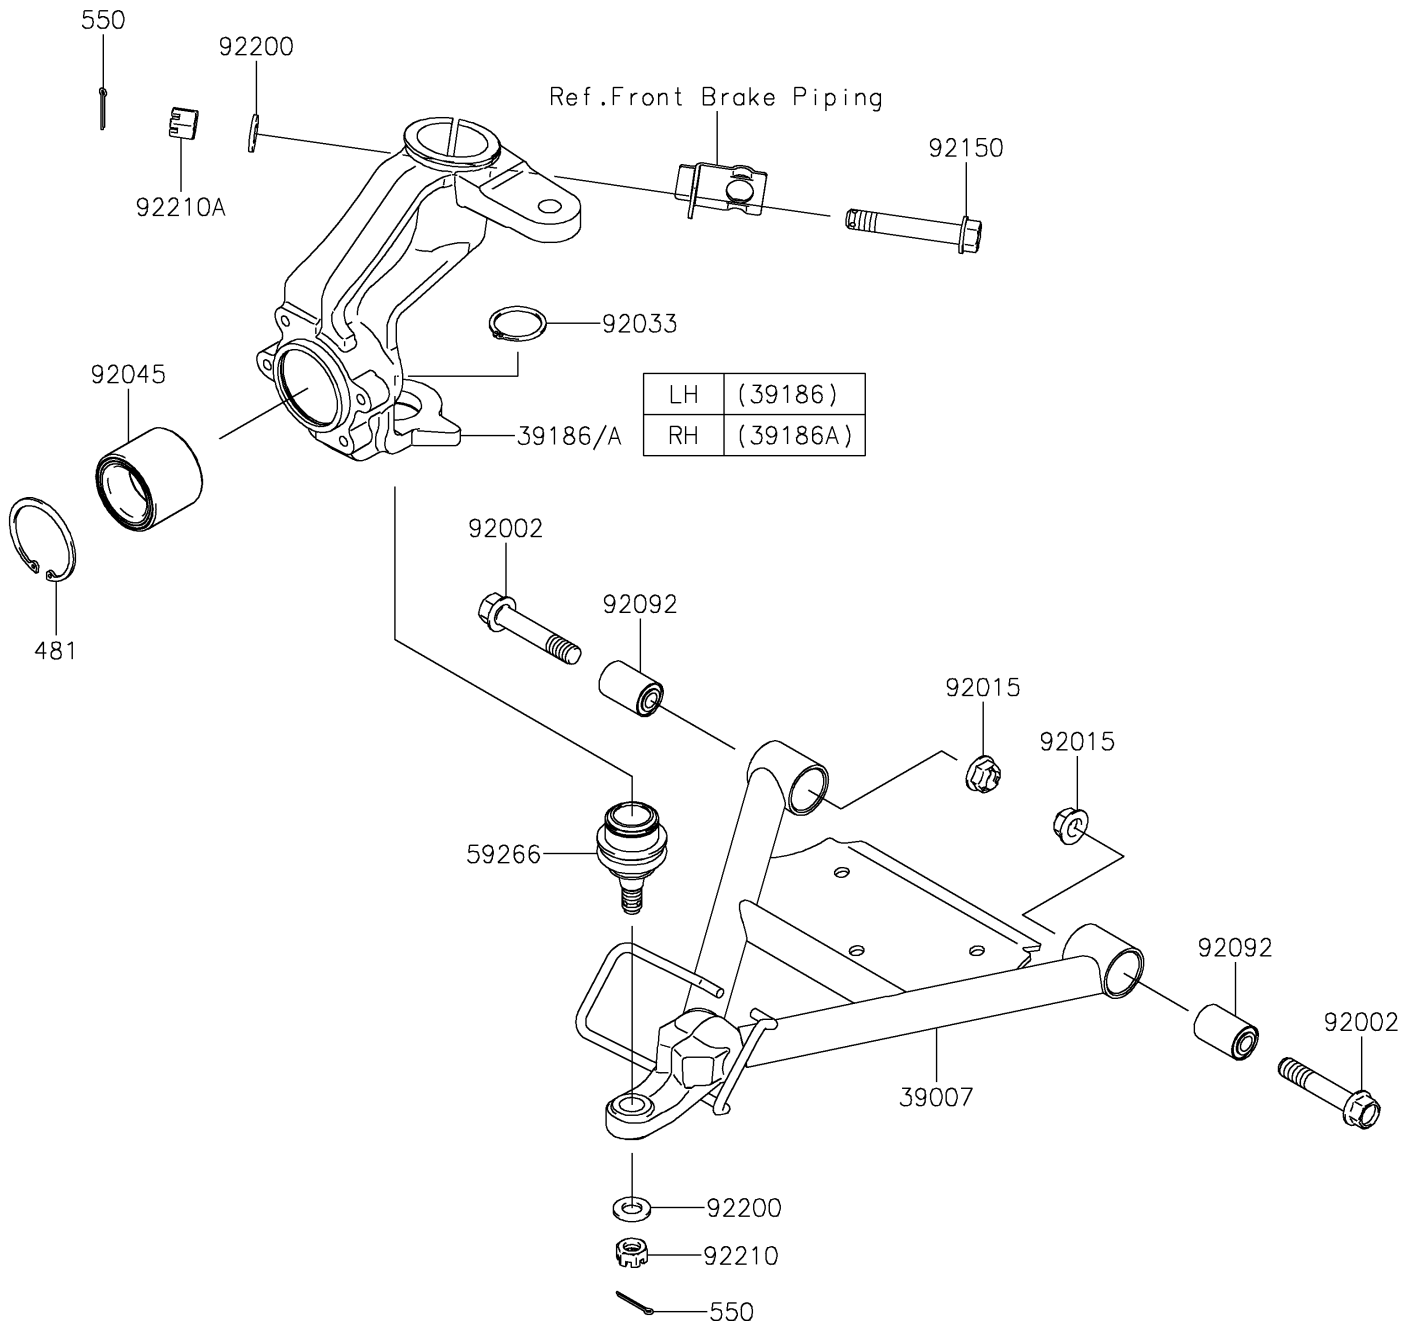

2022 MULE SX™

PARTS DIAGRAM

Suspension

F2150

2022 MULE SX™

PARTS LIST

Suspension

Kawasaki

Let the Good Times Roll®

ITEM NAME

PART NUMBER

QUANTITY
