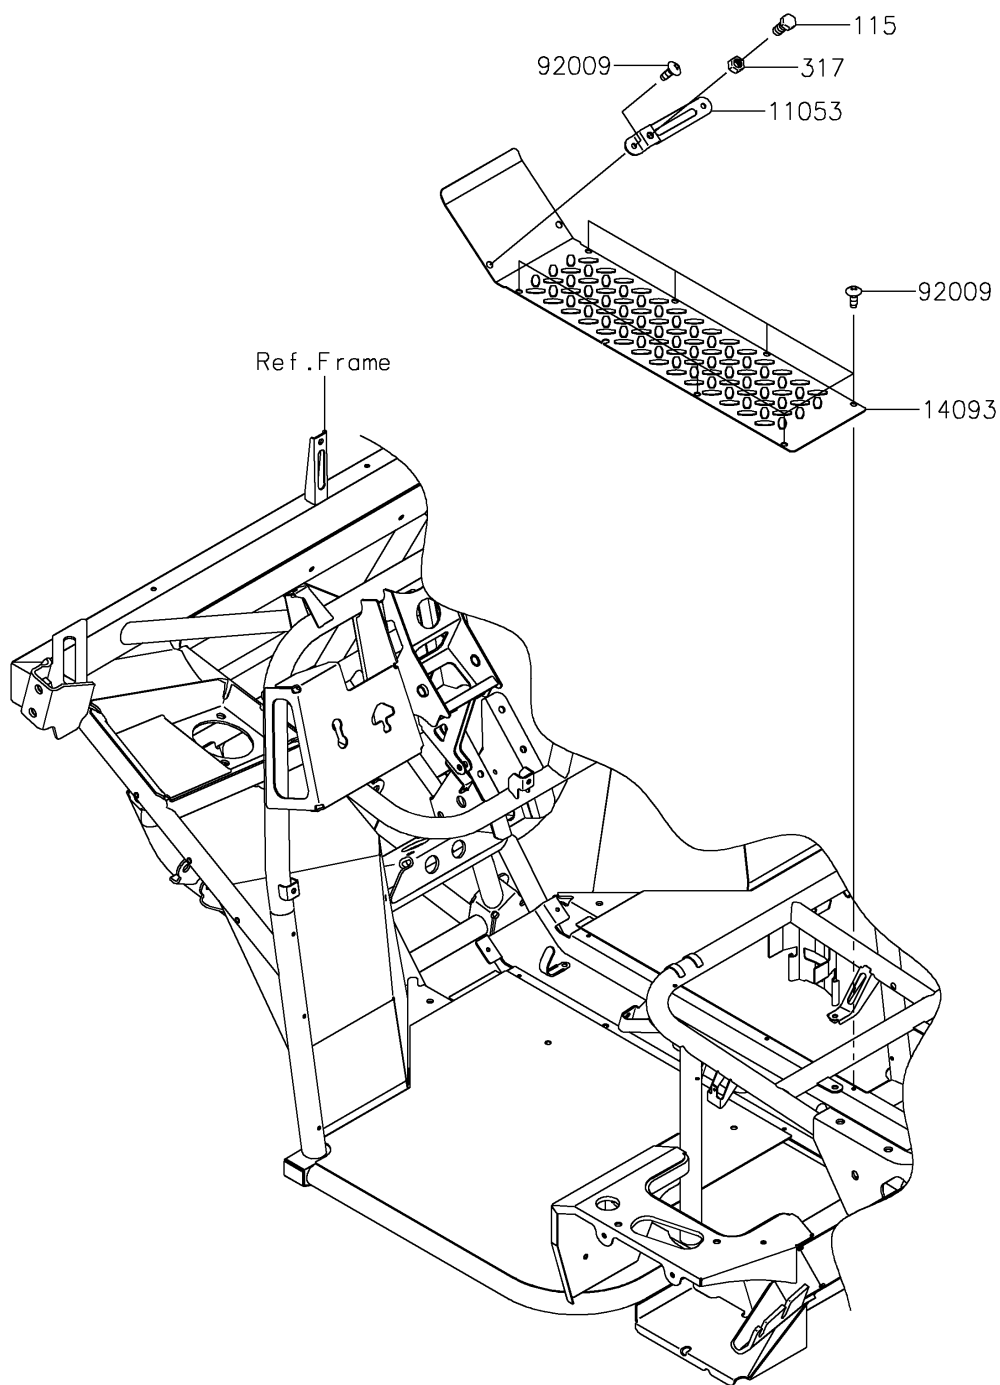

2022 MULE SX™

PARTS DIAGRAM

Engine Mount

F2122

2022 MULE SX™

PARTS LIST

Engine Mount

Kawasaki

Let the Good Times Roll®

ITEM NAME

PART NUMBER

QUANTITY
