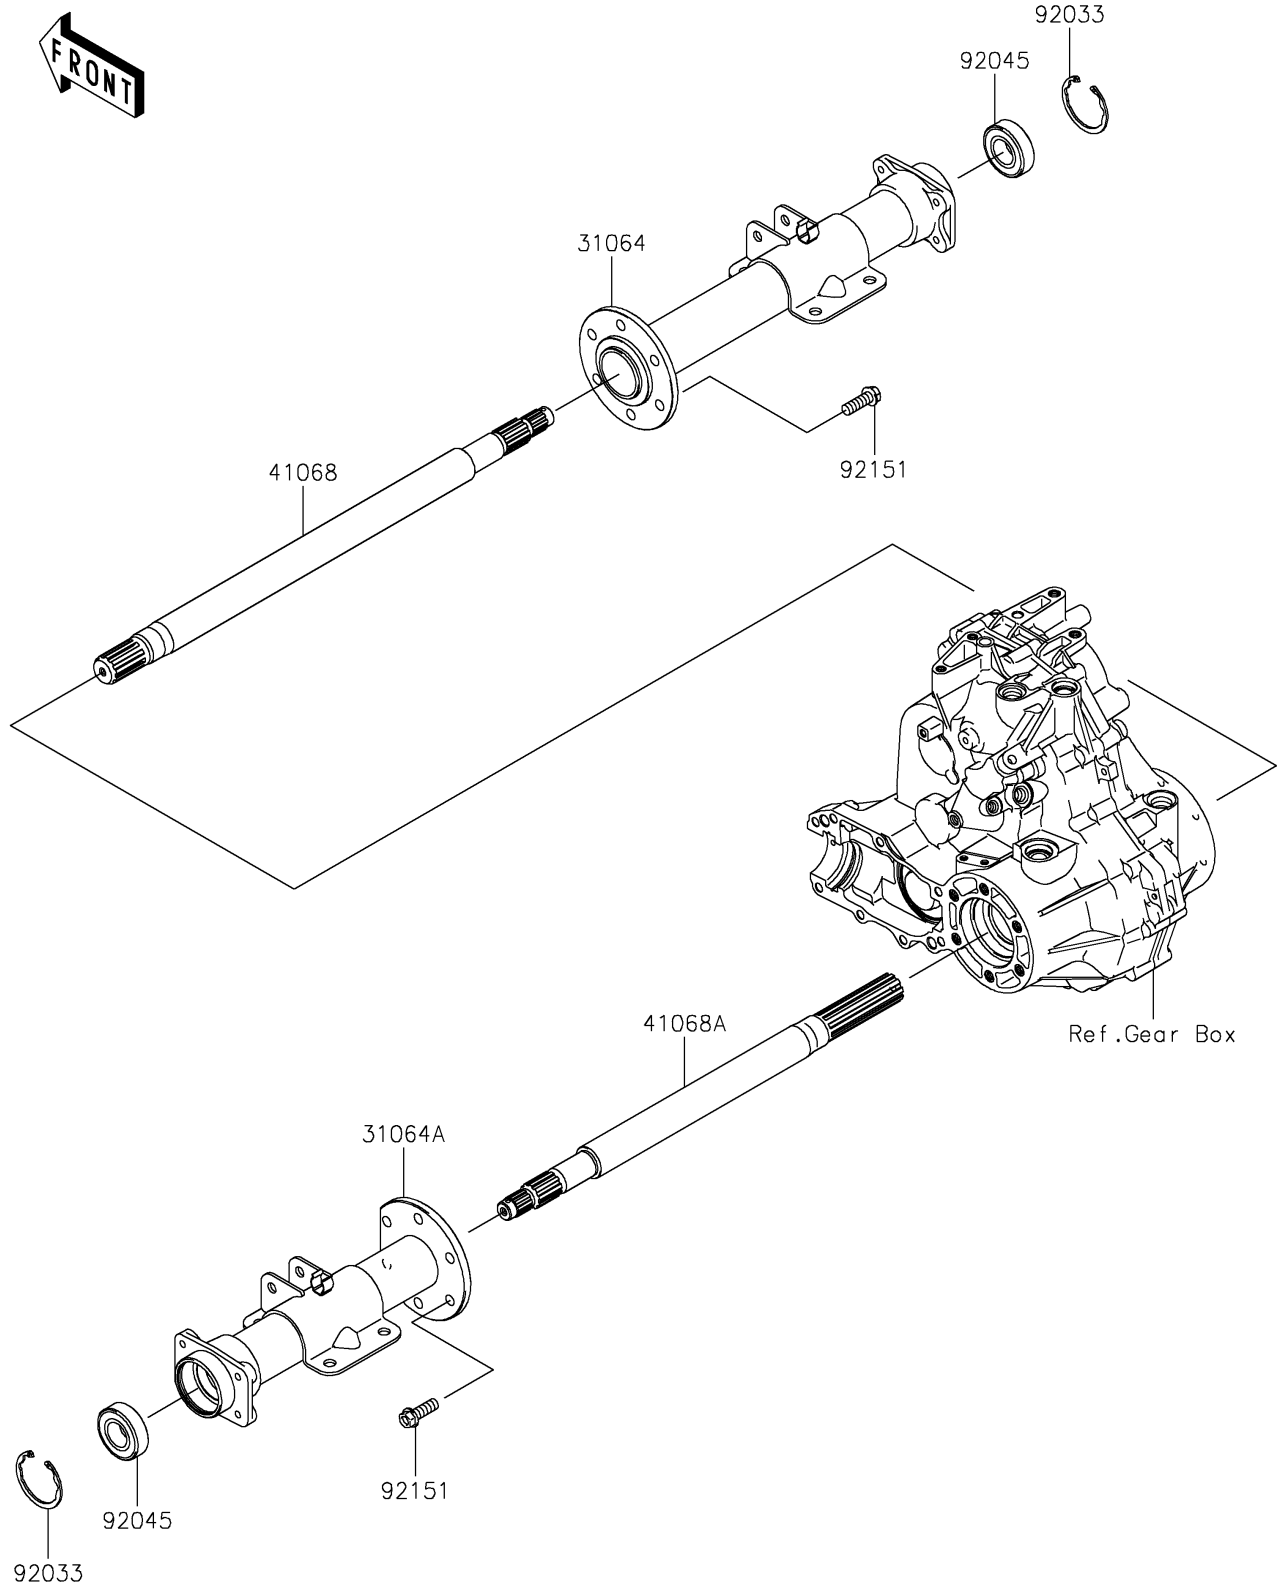

## PARTS DIAGRAM

### Rear Axle

E3133

## PARTS LIST

### Rear Axle

ITEM NAME	PART NUMBER	QUANTITY
PIPE-COMP,RH (Ref # 31064)	31064-0709	1
PIPE-COMP,LH (Ref # 31064A)	31064-0710	1
AXLE,RH (Ref # 41068)	41068-0036	1
AXLE,LH (Ref # 41068A)	41068-0037	1
RING-SNAP (Ref # 92033)	92033-2149	2
BEARING-BALL,6205A26DDU2 (Ref # 92045)	92045-0044	2
BOLT,10X28 (Ref # 92151)	92151-2142	12