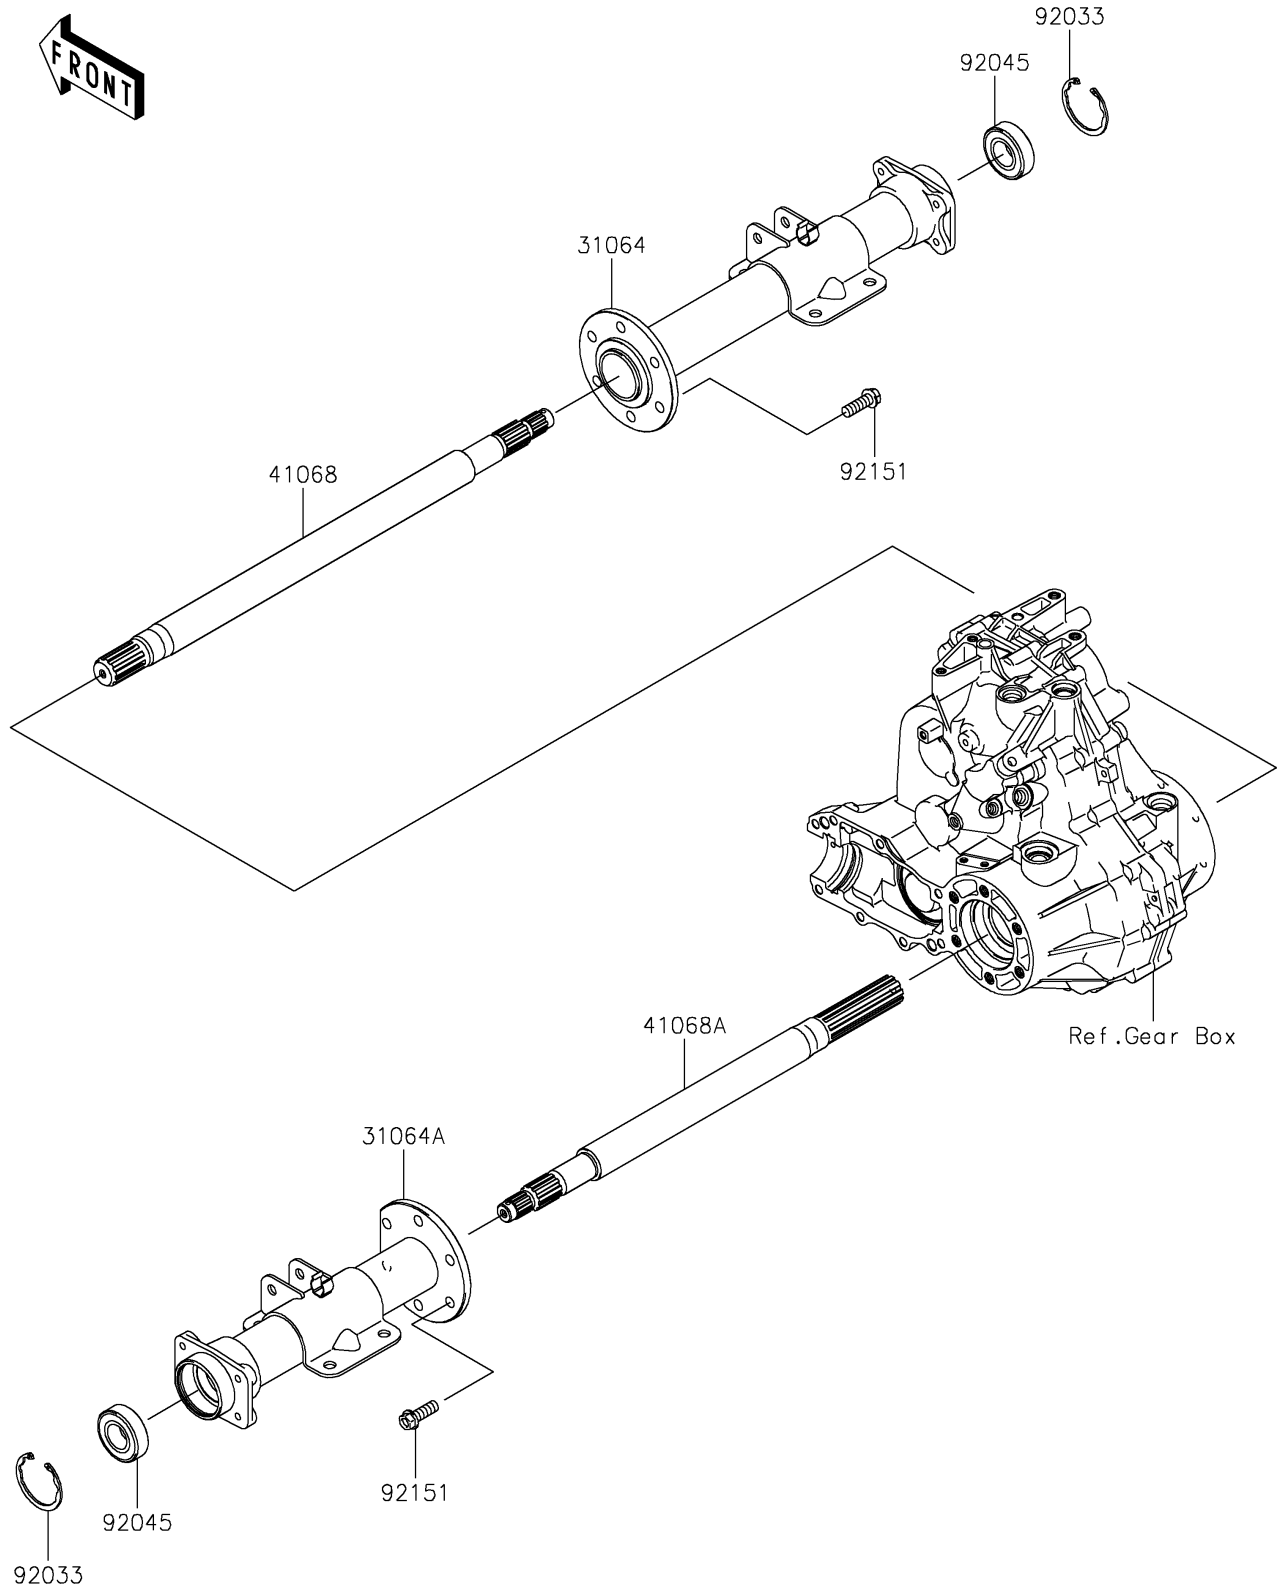

2021 MULE SX™

PARTS DIAGRAM

Rear Axle

E3133

2021 MULE SX™

PARTS LIST

Rear Axle

ITEM NAME

PART NUMBER

QUANTITY
