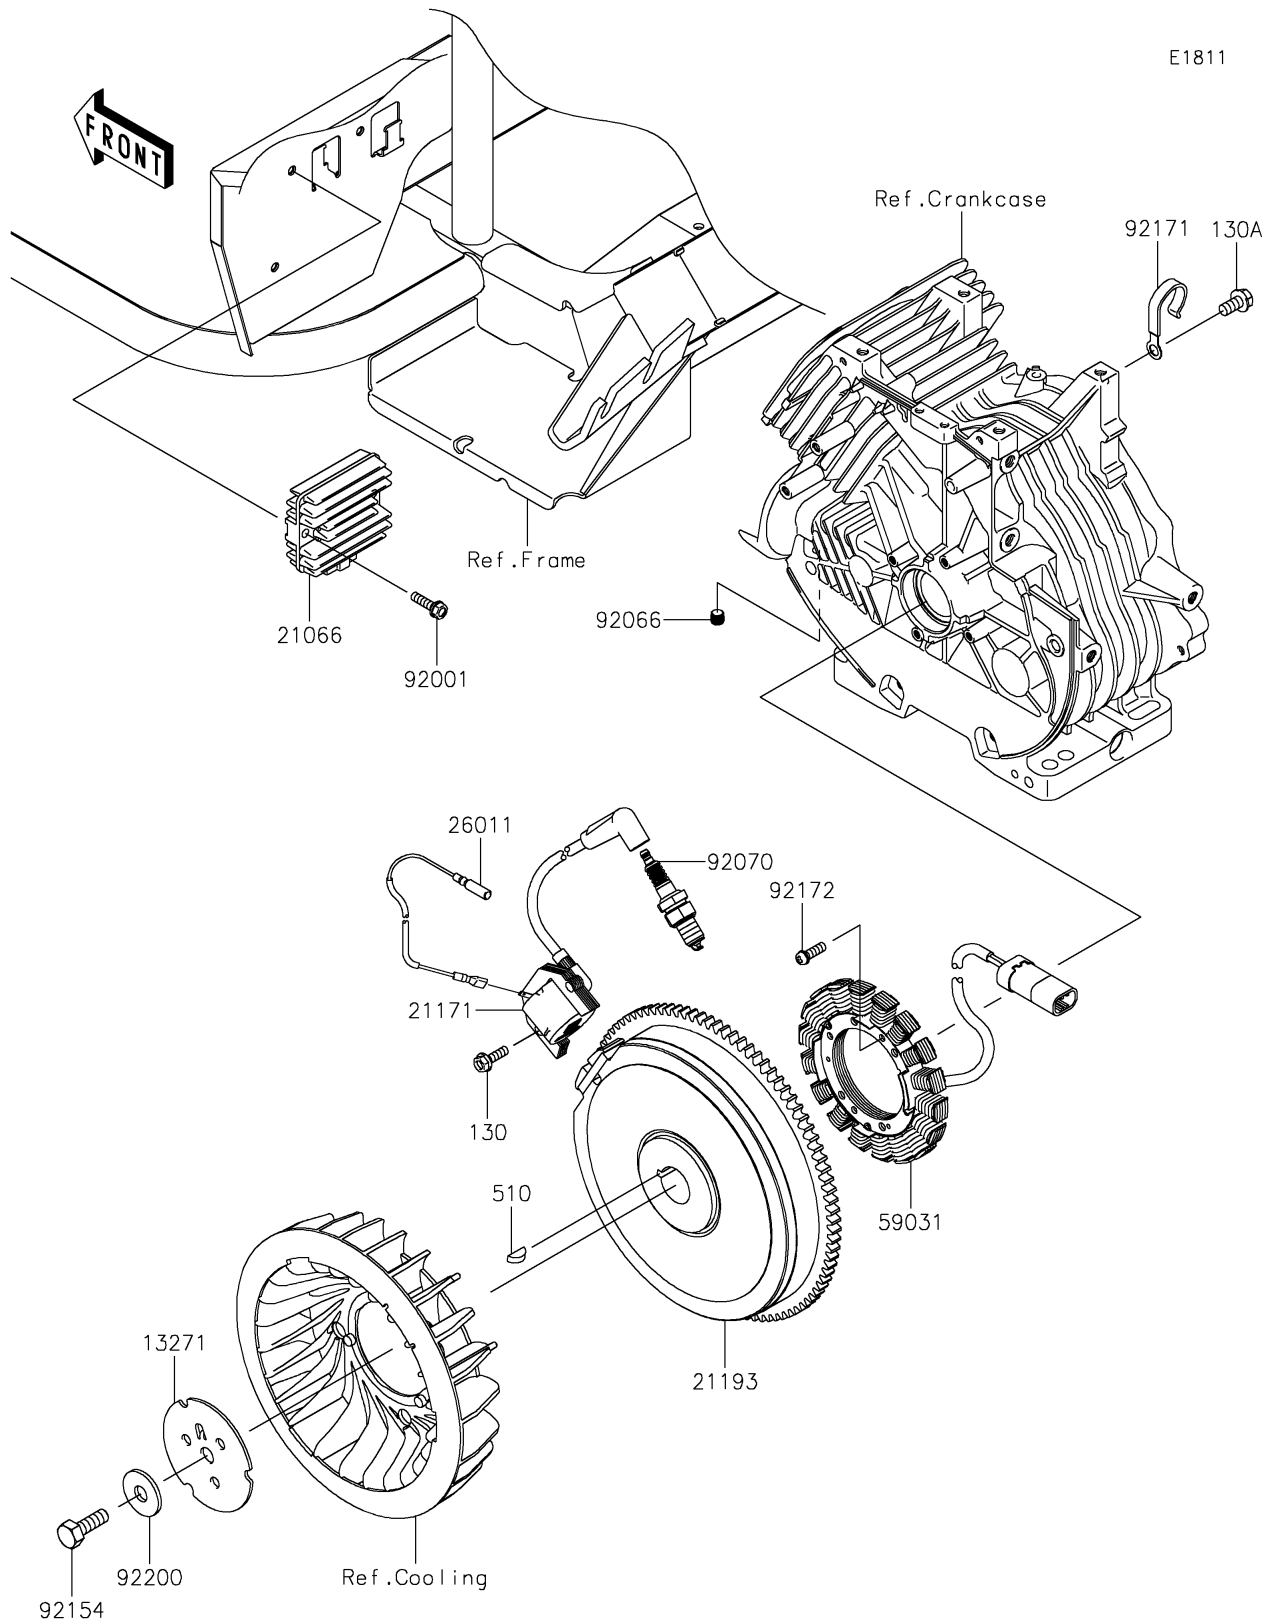

2023 MULE SX™

PARTS DIAGRAM

Generator/Ignition Coil

2023 MULE SX™

PARTS LIST

Generator/Ignition Coil

ITEM NAME	PART NUMBER	QUANTITY
PLATE,FAN (Ref # 13271)	13271-7029	1
REGULATOR-VOLTAGE (Ref # 21066)	21066-0039	1
COIL-ASSY-IGNITION (Ref # 21171)	21171-7035	1
FLYWHEEL-ASSY (Ref # 21193)	21193-0041	1
WIRE-LEAD (Ref # 26011)	26011-7014	1
COIL-CHARGING (Ref # 59031)	59031-2132	1
BOLT,FLANGED,6X22 (Ref # 92001)	92001-1352	2
PLUG (Ref # 92066)	92066-0881	1
PLUG-SPARK,BPR5ES(NGK),SOLID (Ref # 92070)	92070-2088	1
BOLT,12X30 (Ref # 92154)	92154-7003	1
CLAMP (Ref # 92171)	92171-7005	1
SCREW,5X20 (Ref # 92172)	92172-7018	4
WASHER (Ref # 92200)	92200-7002	1
BOLT-FLANGED,6X20 (Ref # 130)	130BA0620	2
BOLT-FLANGED,8X16 (Ref # 130A)	130BA0816	1
KEY-WOODRUFF (Ref # 510)	510A5100	1