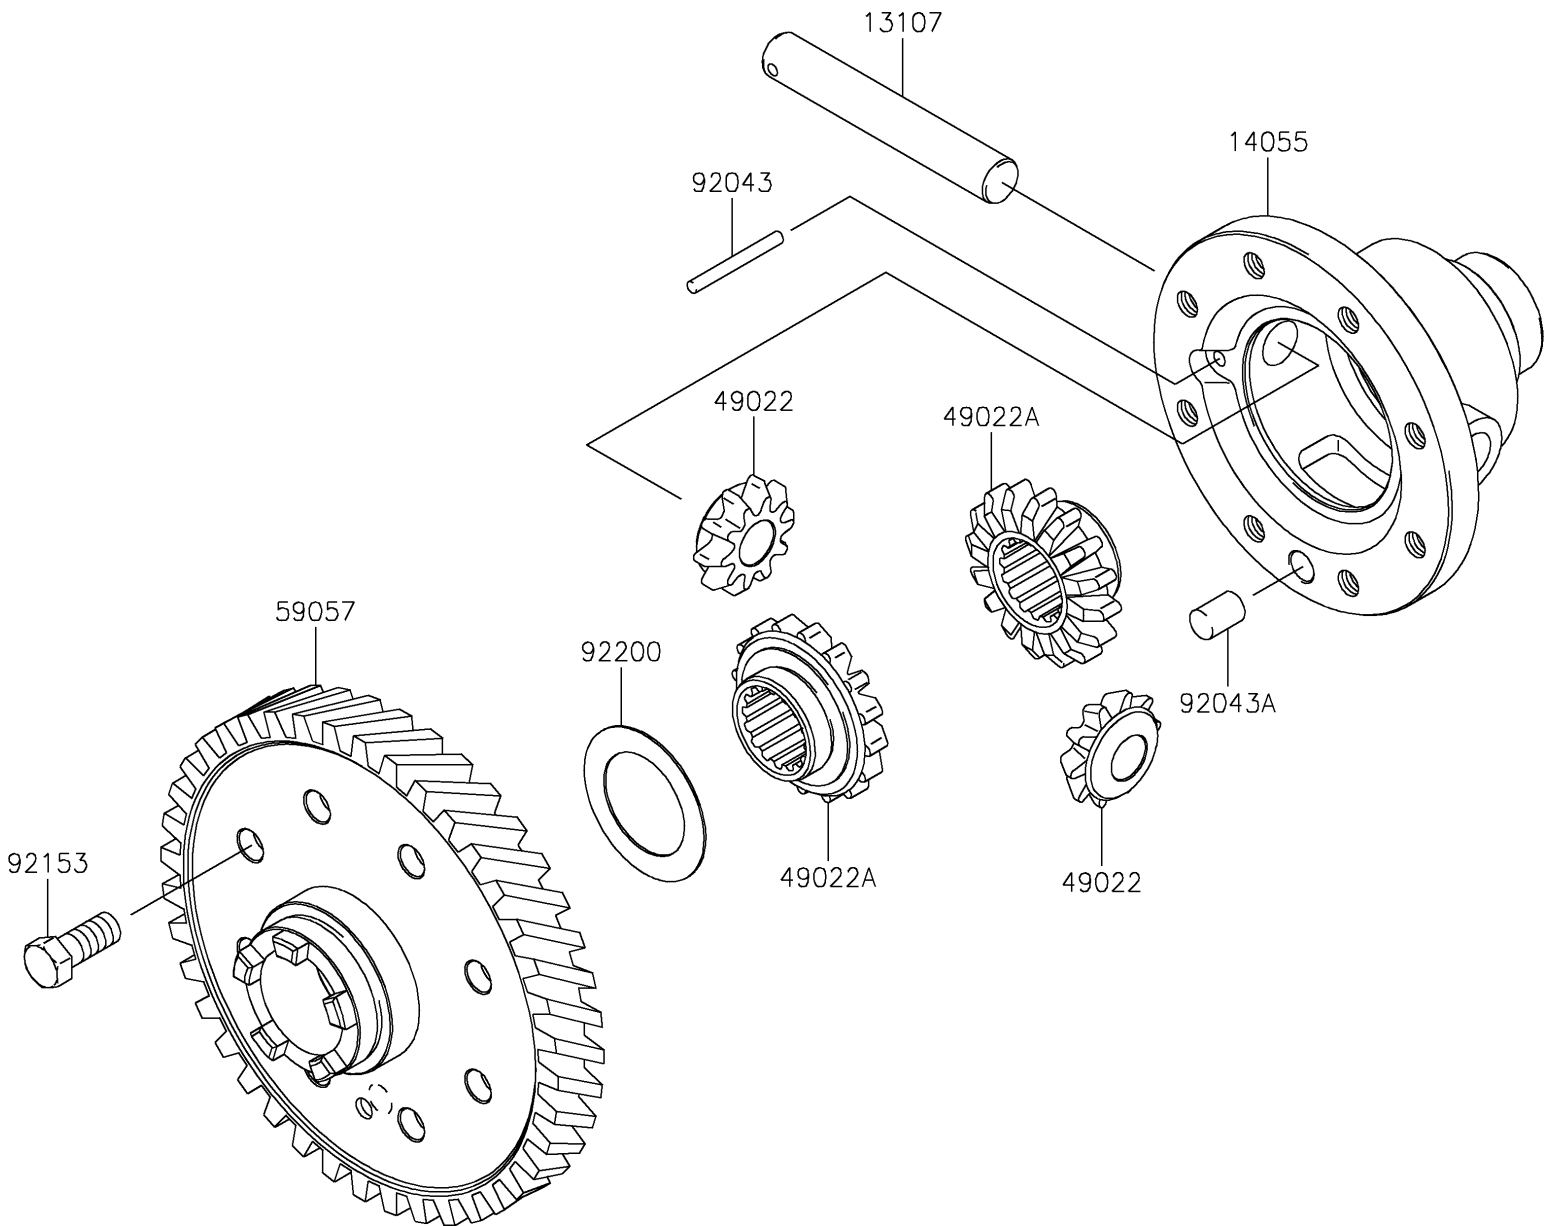

2022 MULE SX™

PARTS DIAGRAM

Differential

E1451

2022 MULE SX™

PARTS LIST

Differential

Kawasaki

Let the Good Times Roll®

ITEM NAME

PART NUMBER

QUANTITY
