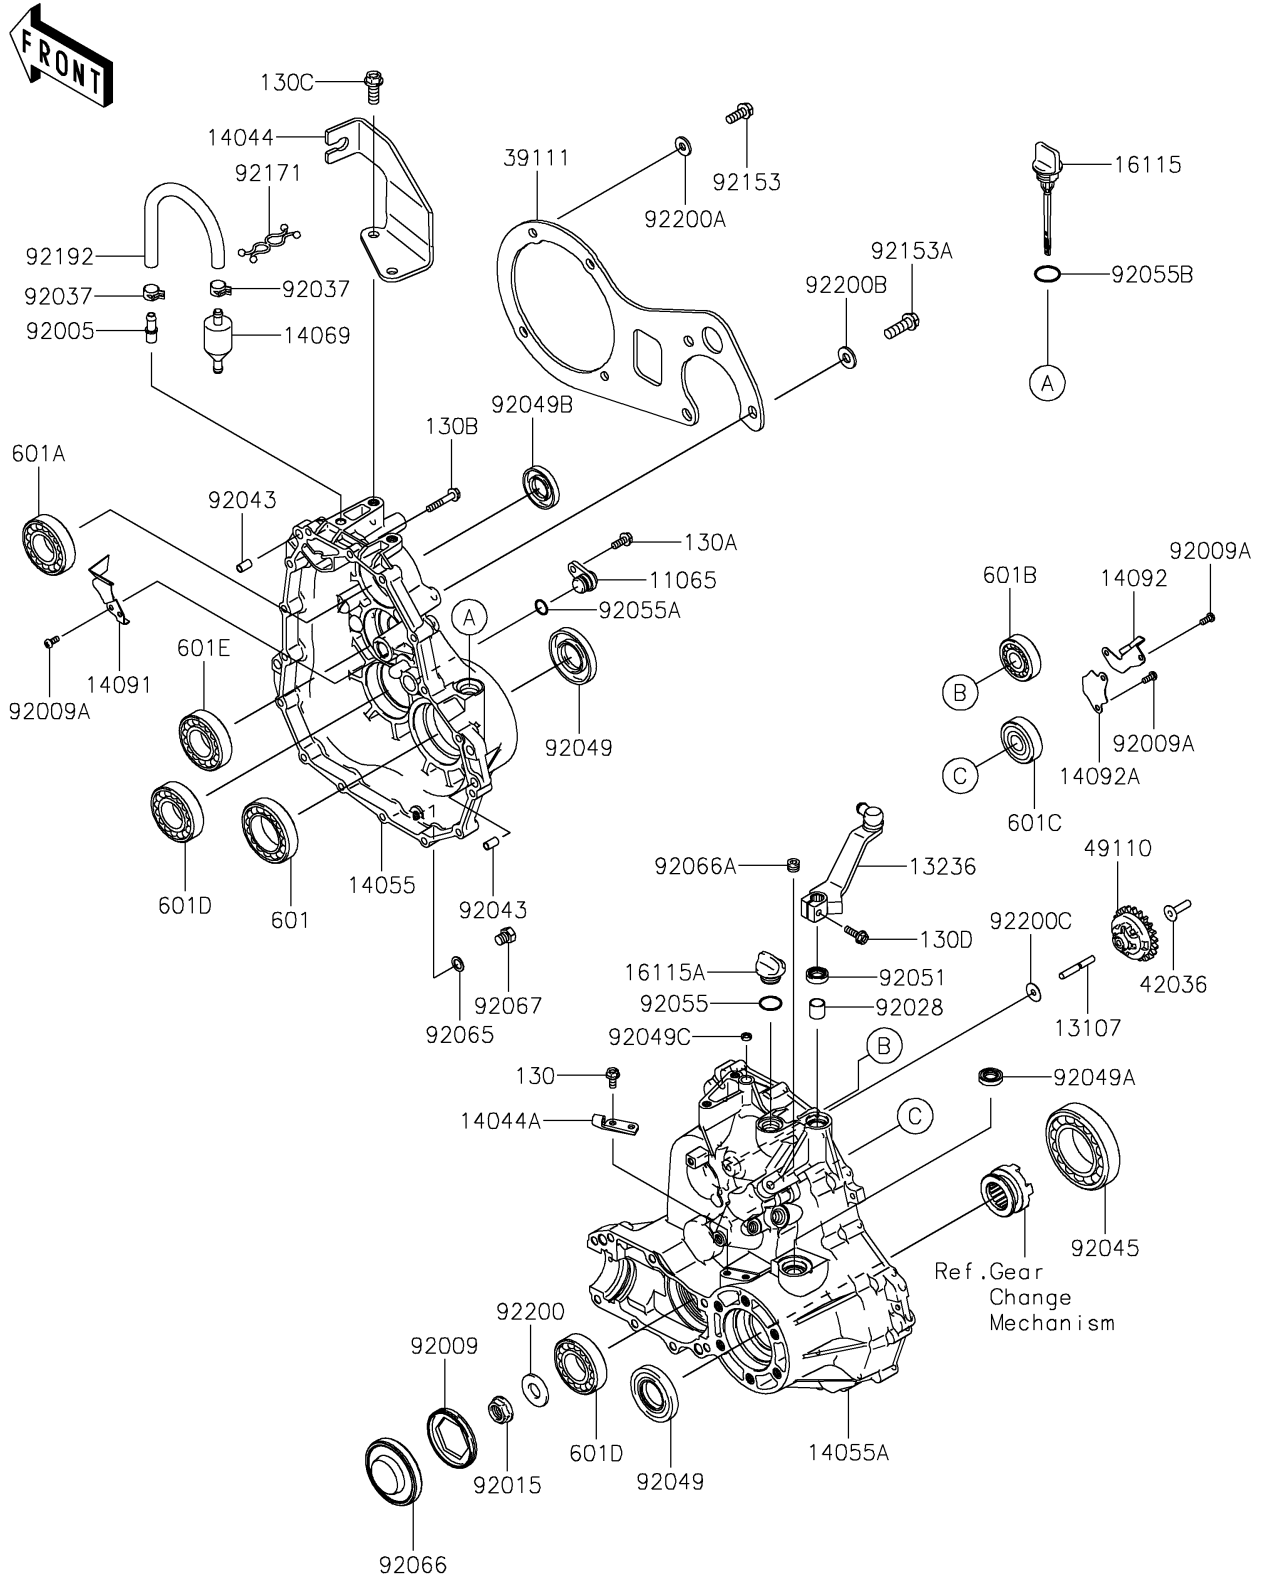

2023 MULE SX™

PARTS DIAGRAM

Gear Box

E1450