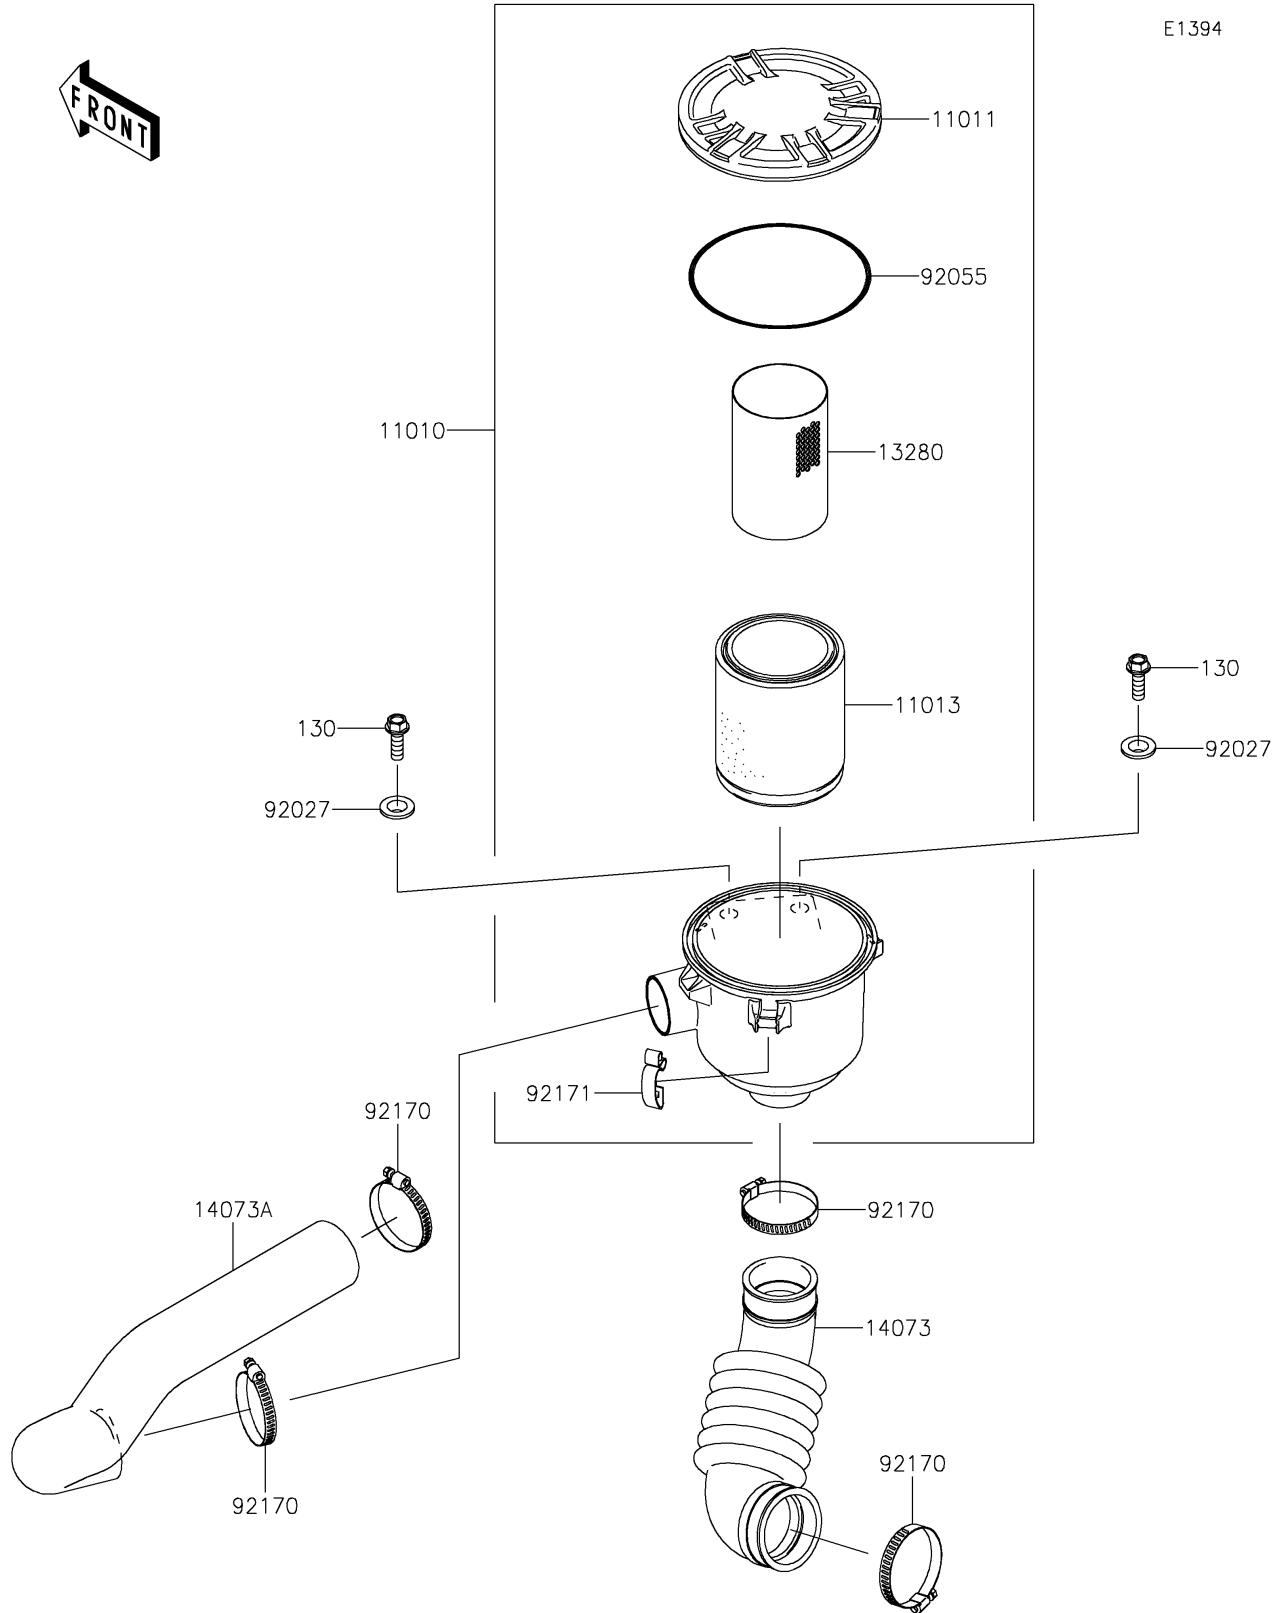

2021 MULE SX™

PARTS DIAGRAM

Air Cleaner-Belt Converter

2021 MULE SX™

PARTS LIST

Air Cleaner-Belt Converter

ITEM NAME

PART NUMBER

QUANTITY
