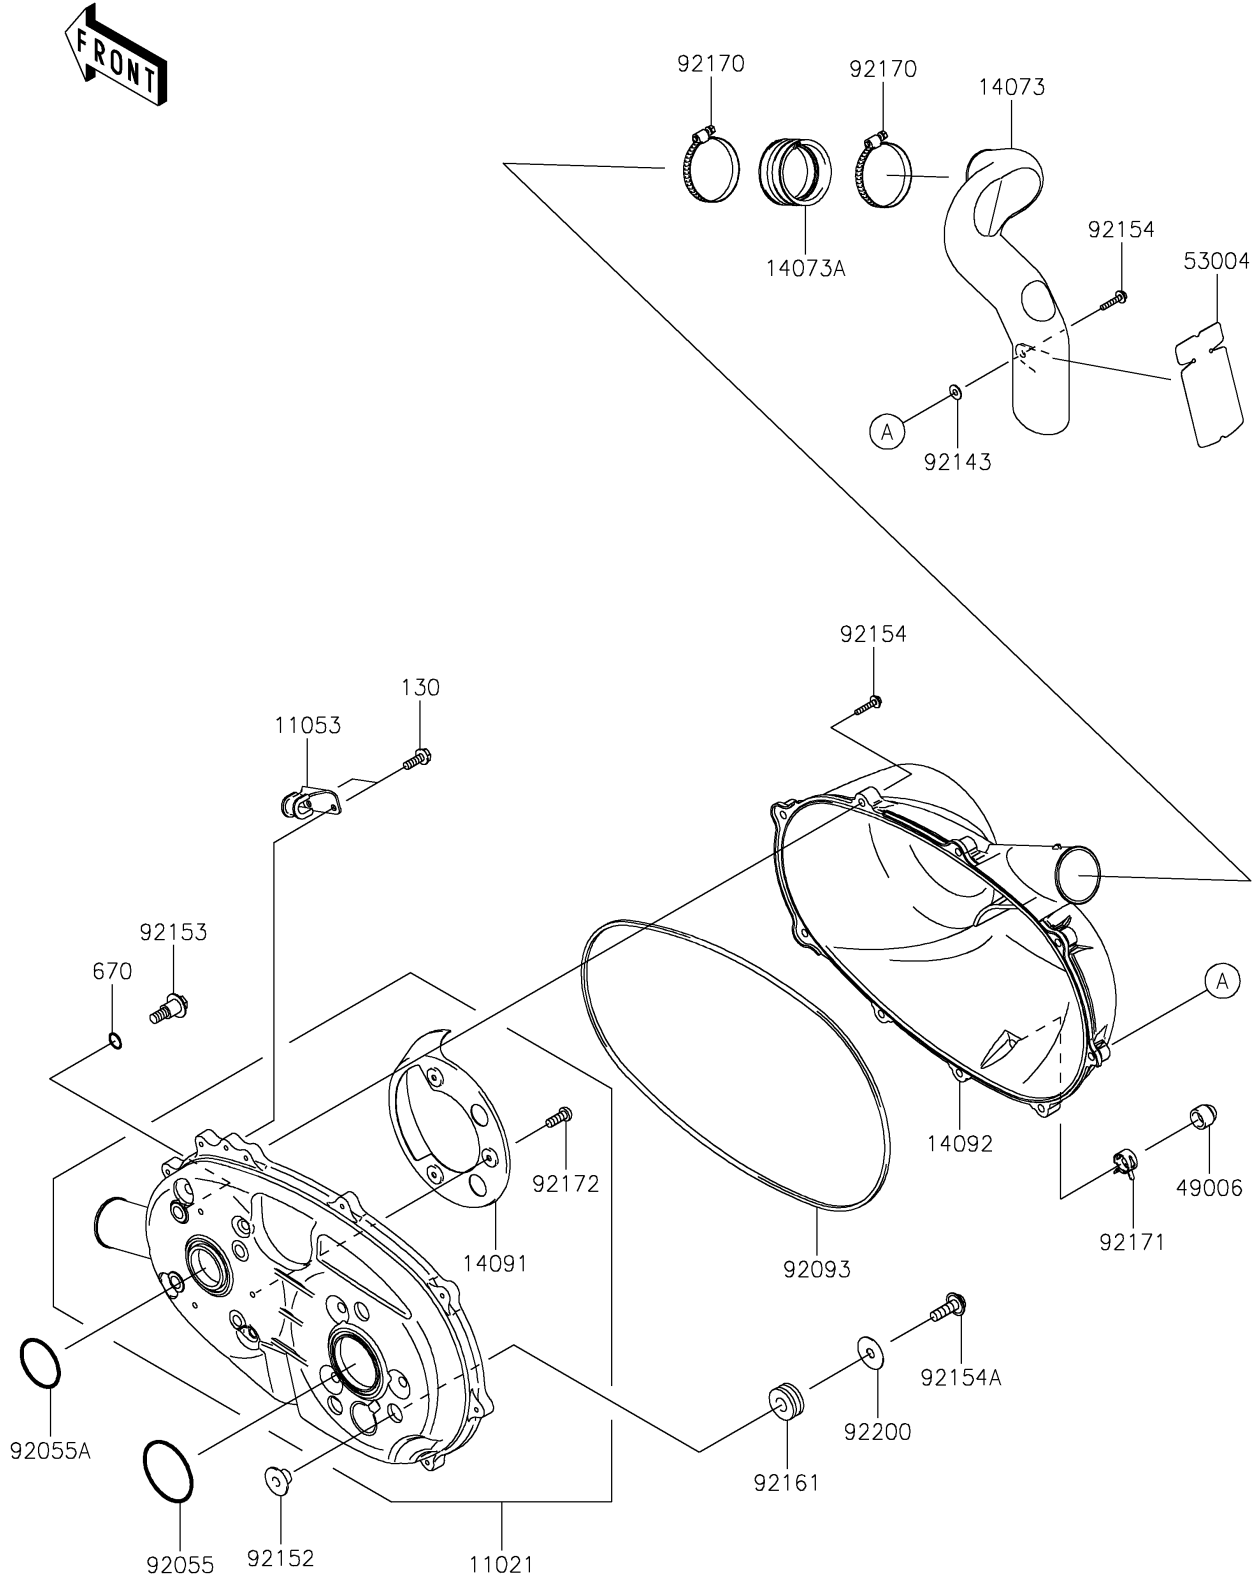

2022 MULE SX™

PARTS DIAGRAM

Converter Cover

E1393

2022 MULE SX™

PARTS LIST

Converter Cover

Kawasaki

Let the Good Times Roll®

ITEM NAME

PART NUMBER

QUANTITY
