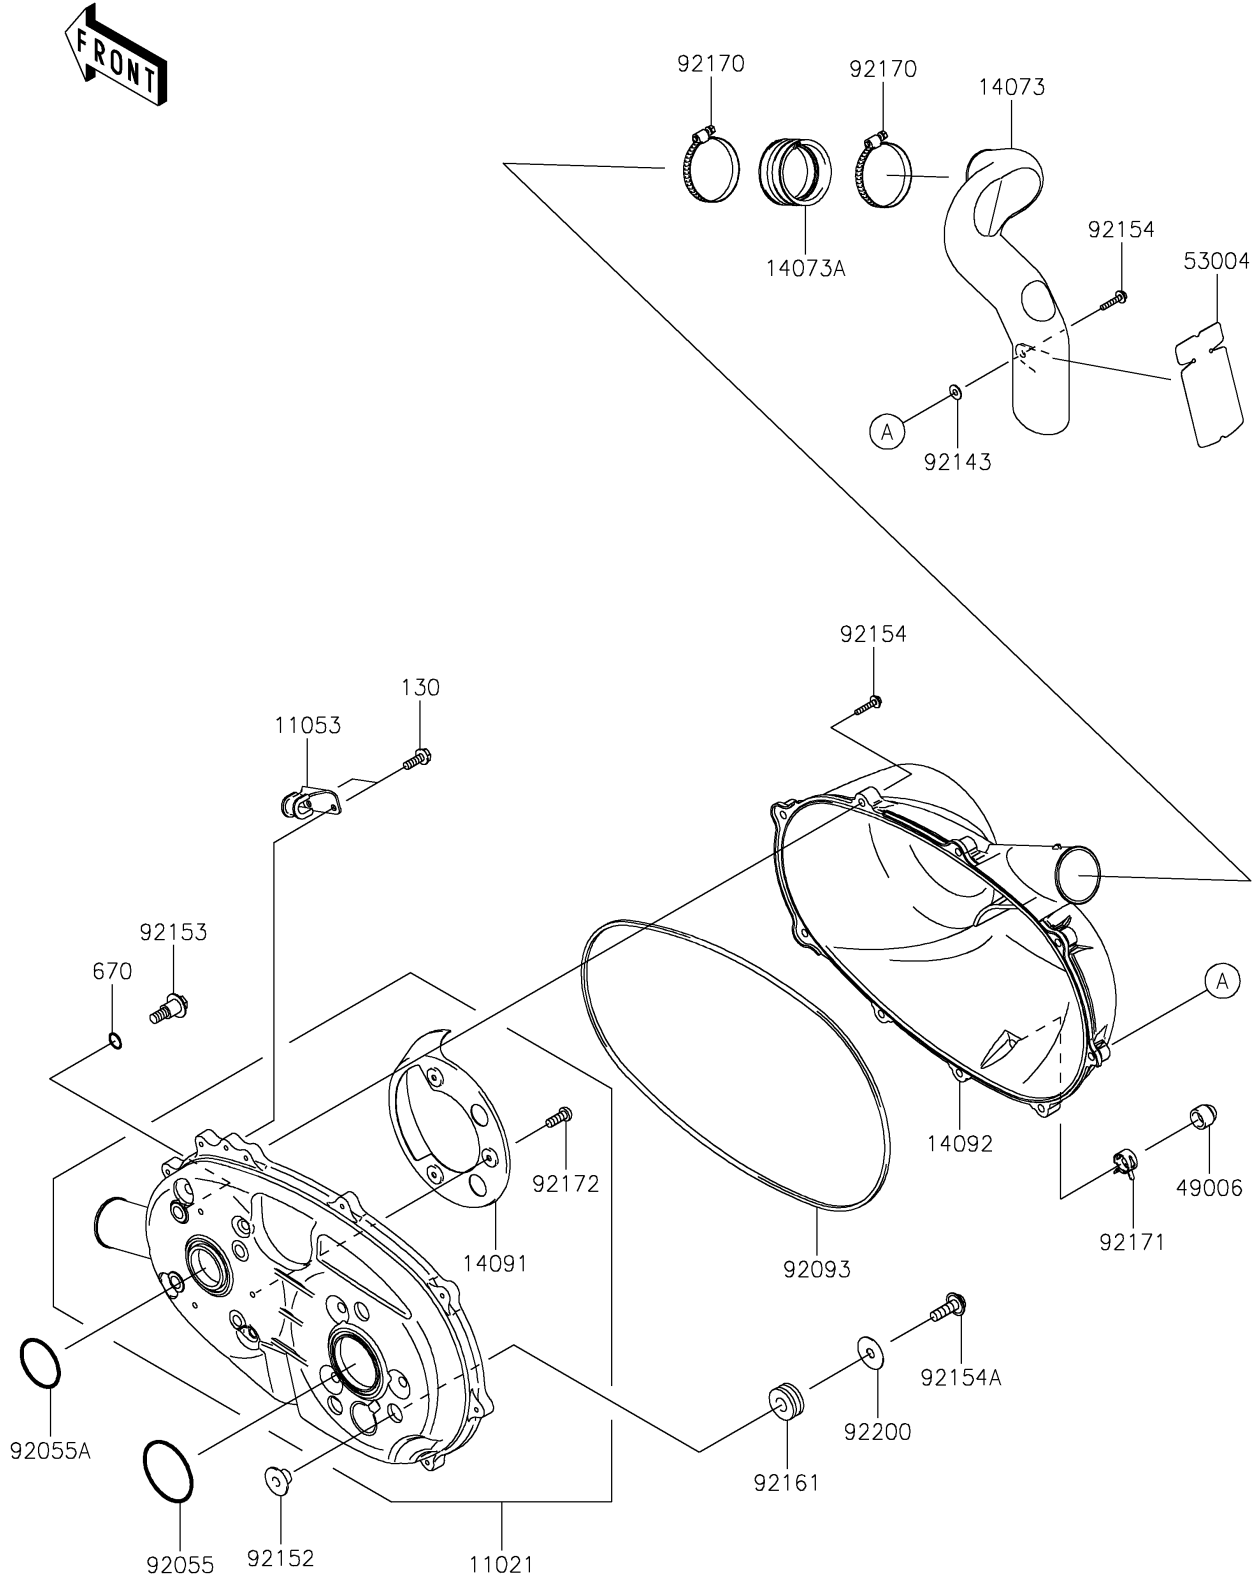

2021 MULE SX™

PARTS DIAGRAM

Converter Cover

E1393

2021 MULE SX™

PARTS LIST

Converter Cover

ITEM NAME

PART NUMBER

QUANTITY
