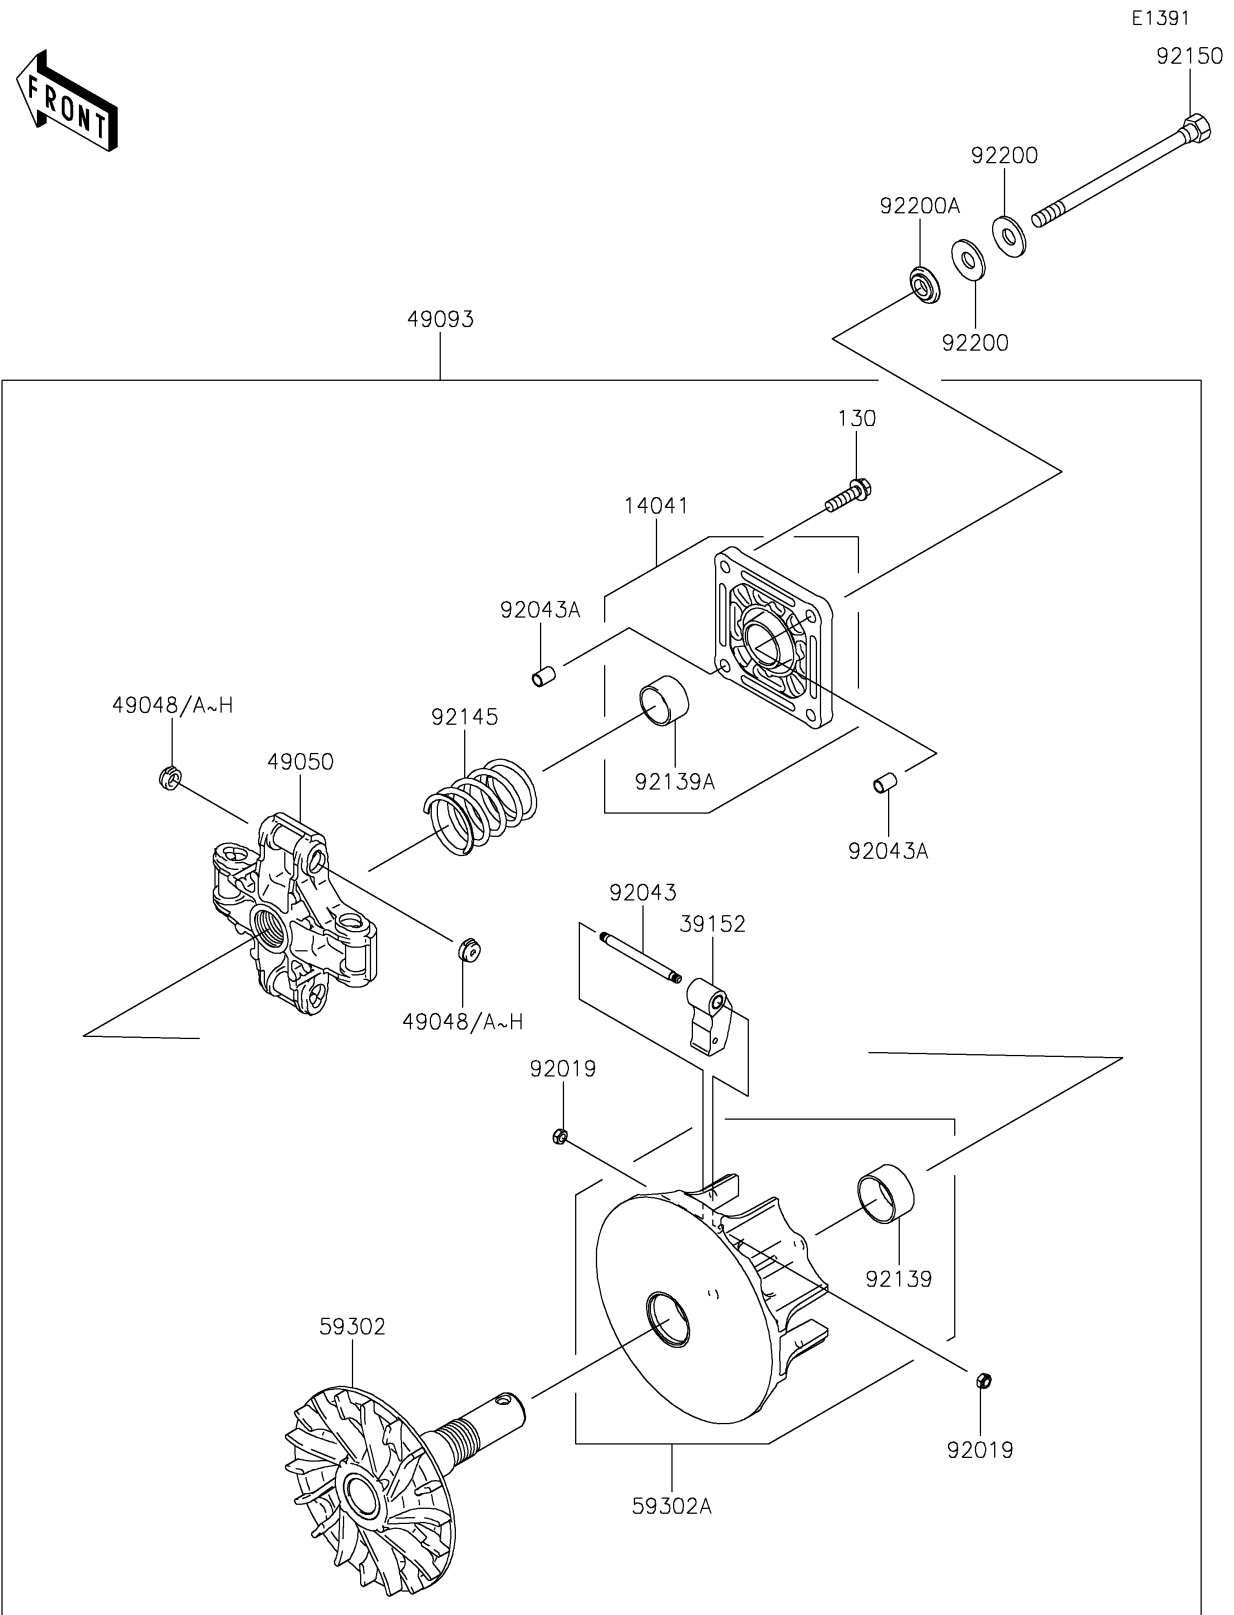

2022 MULE SX™

PARTS DIAGRAM

Drive Converter

2022 MULE SX™

PARTS LIST

Drive Converter

Kawasaki

Let the Good Times Roll®

ITEM NAME

PART NUMBER

QUANTITY
