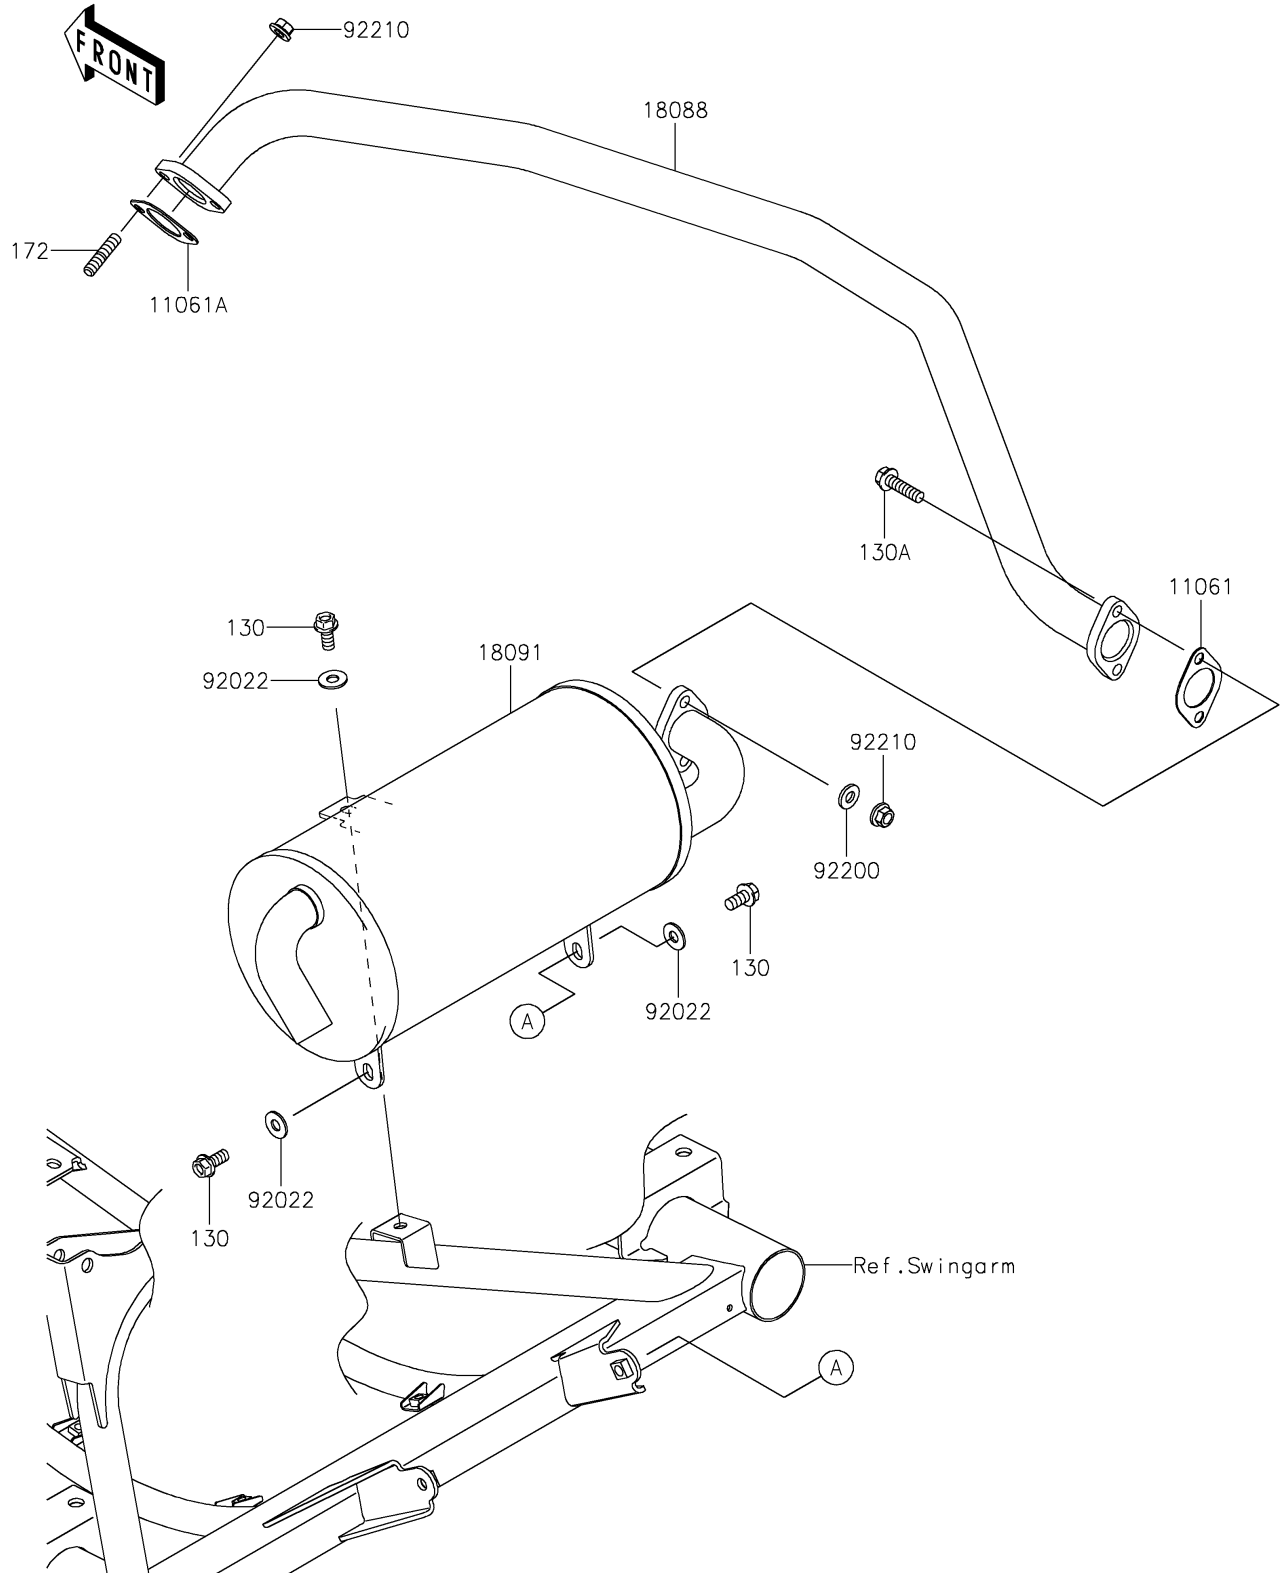

2021 MULE SX™

PARTS DIAGRAM

Muffler(s)

E1140

2021 MULE SX™

PARTS LIST

Muffler(s)

Kawasaki

Let the Good Times Roll®

ITEM NAME

PART NUMBER

QUANTITY
