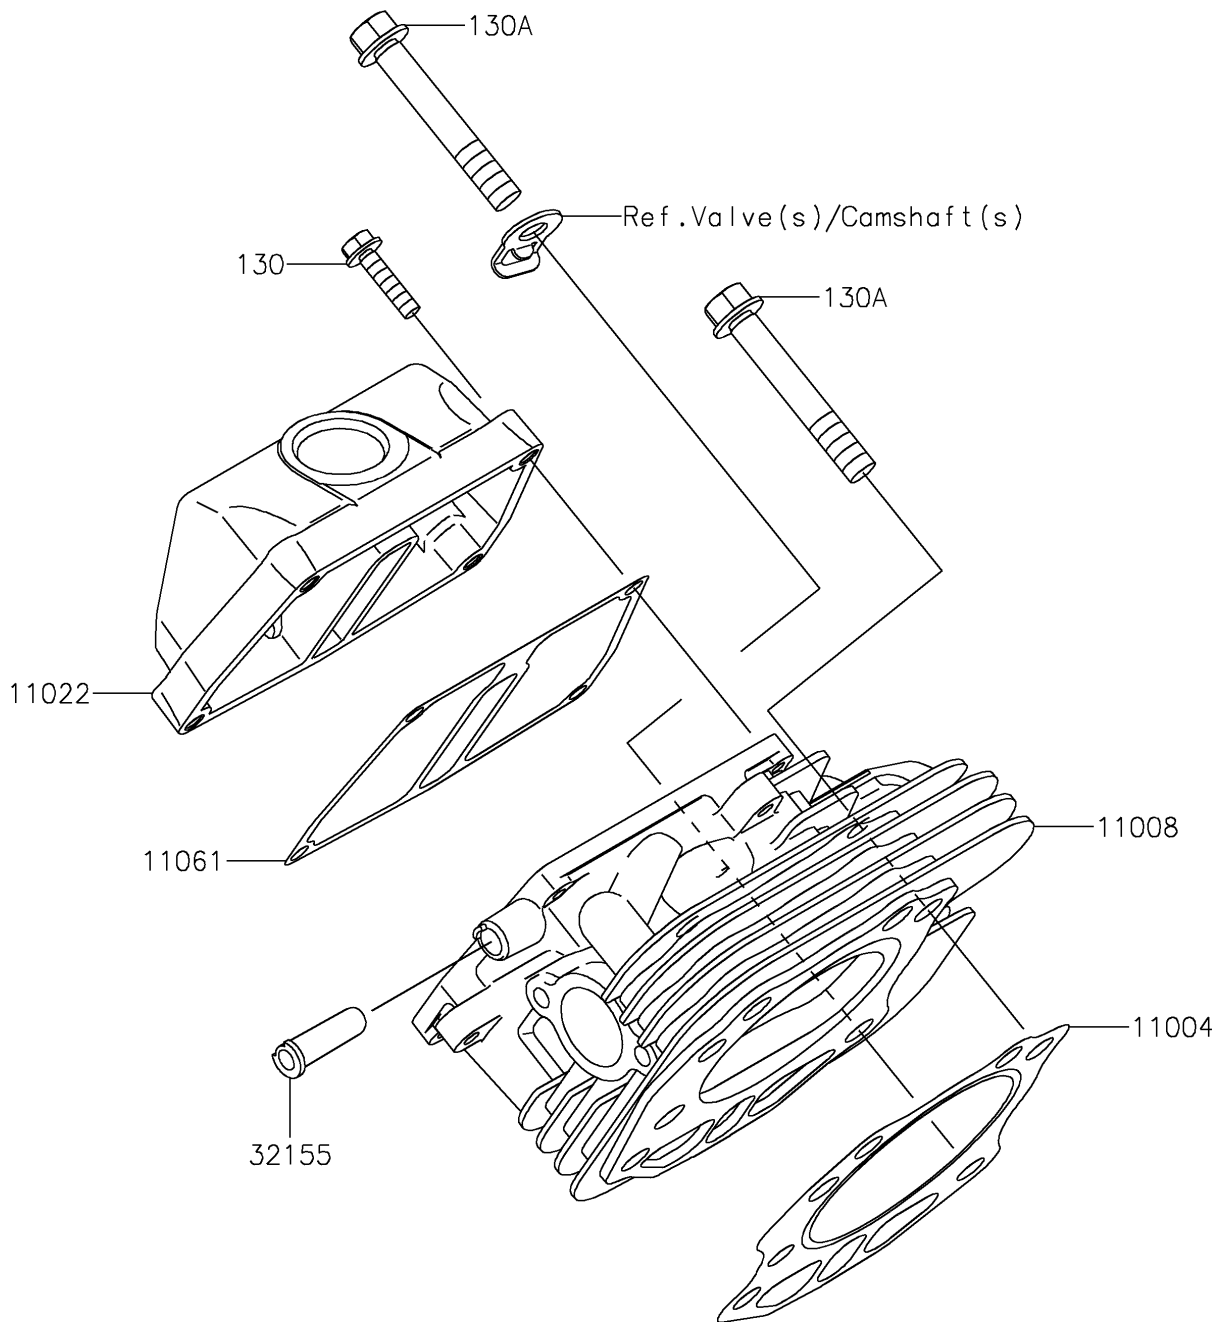

2022 MULE SX™

PARTS DIAGRAM

Cylinder Head

E1111

2022 MULE SX™

PARTS LIST

Cylinder Head

Kawasaki

Let the Good Times Roll®

ITEM NAME

PART NUMBER

QUANTITY
