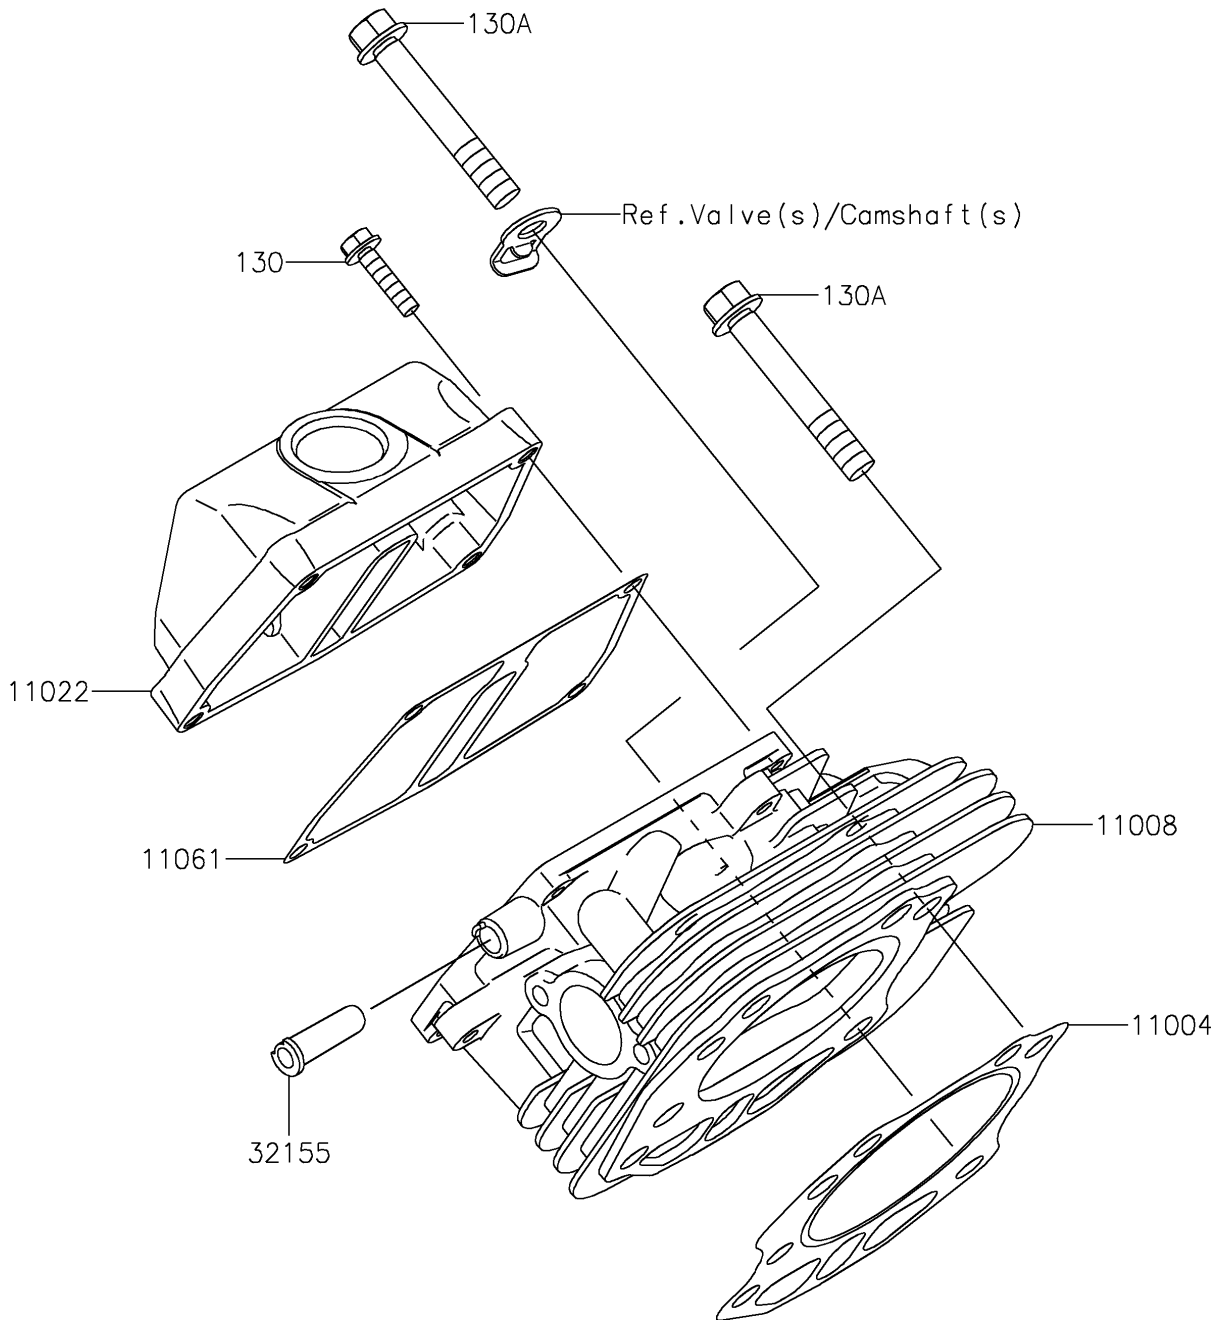

2021 MULE SX™

PARTS DIAGRAM

Cylinder Head

E1111

2021 MULE SX™

PARTS LIST

Cylinder Head

ITEM NAME

PART NUMBER

QUANTITY
