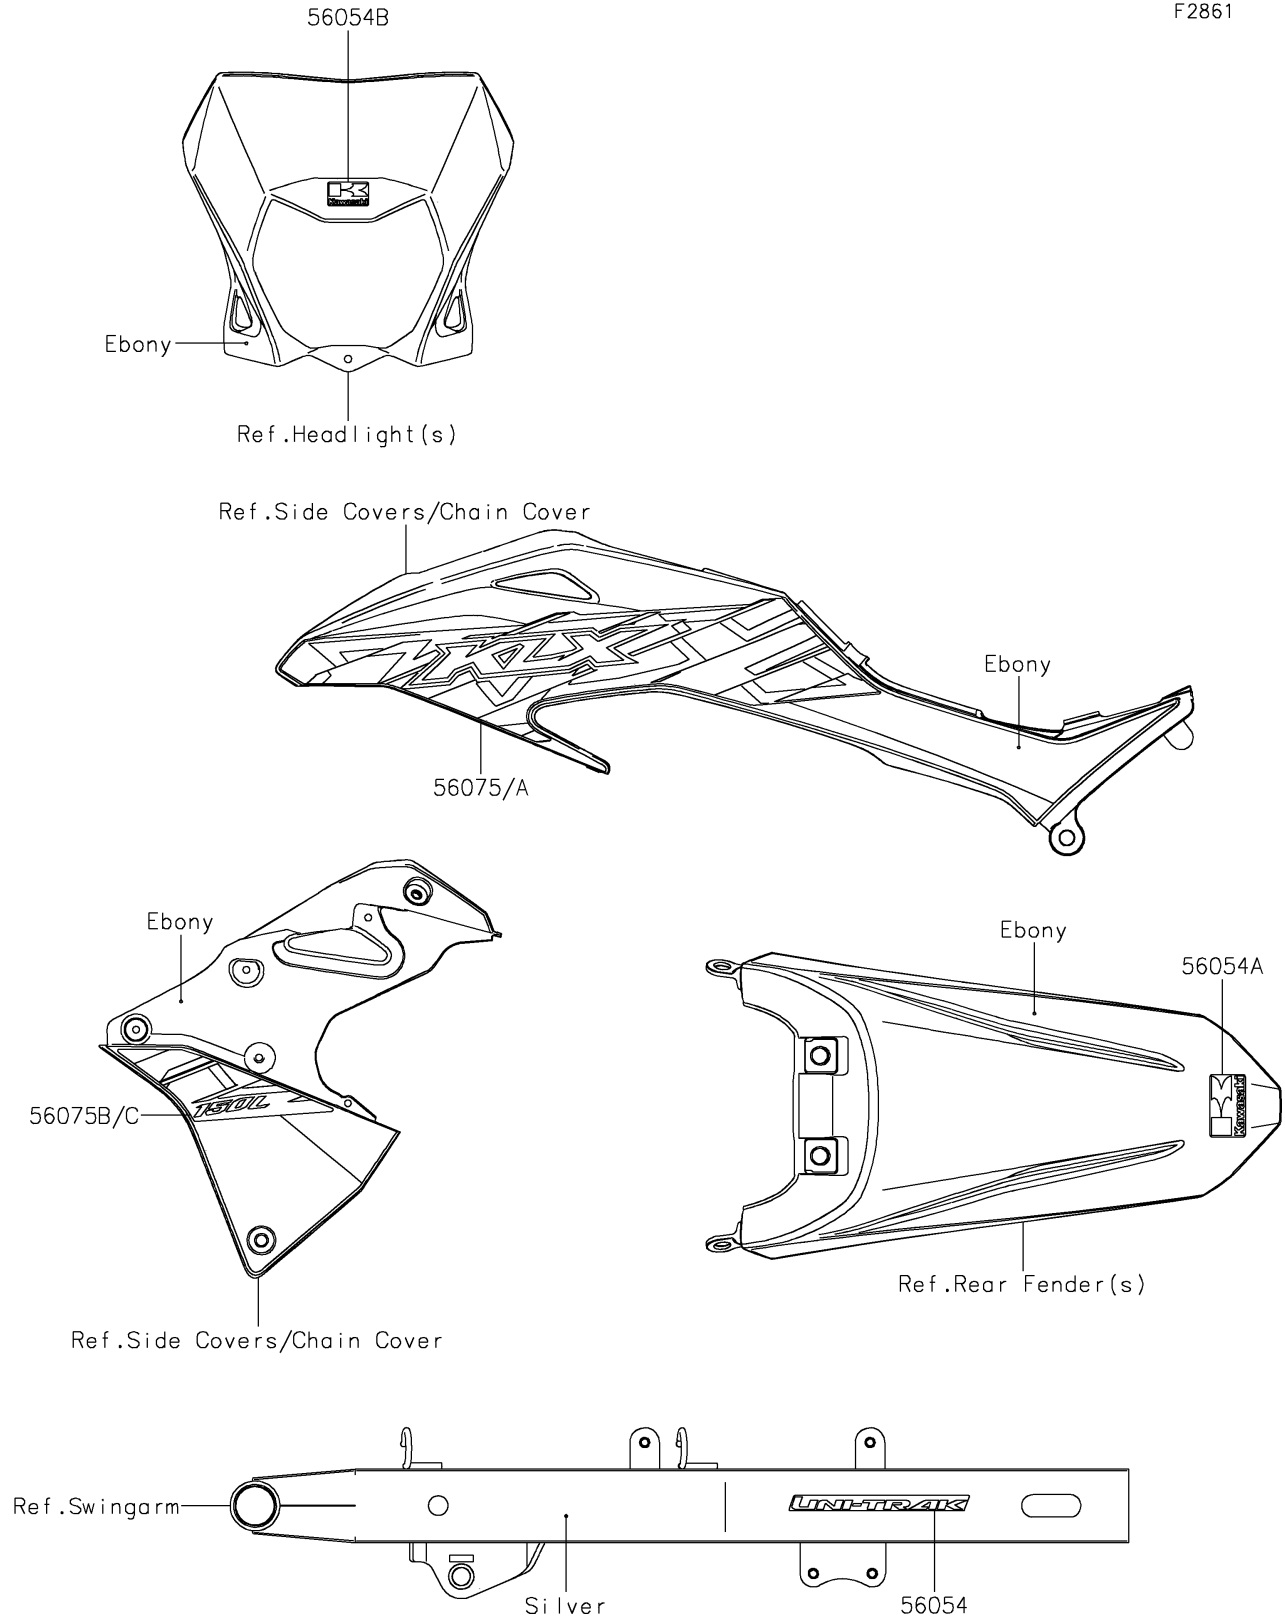

2018 KLX[®]150L

PARTS DIAGRAM

Decals(Ebony)(JJF)

F2861

2018 KLX[®]150L

PARTS LIST

Decals(Ebony)(JJF)

Kawasaki

Let the Good Times Roll[®]

ITEM NAME

PART NUMBER

QUANTITY
