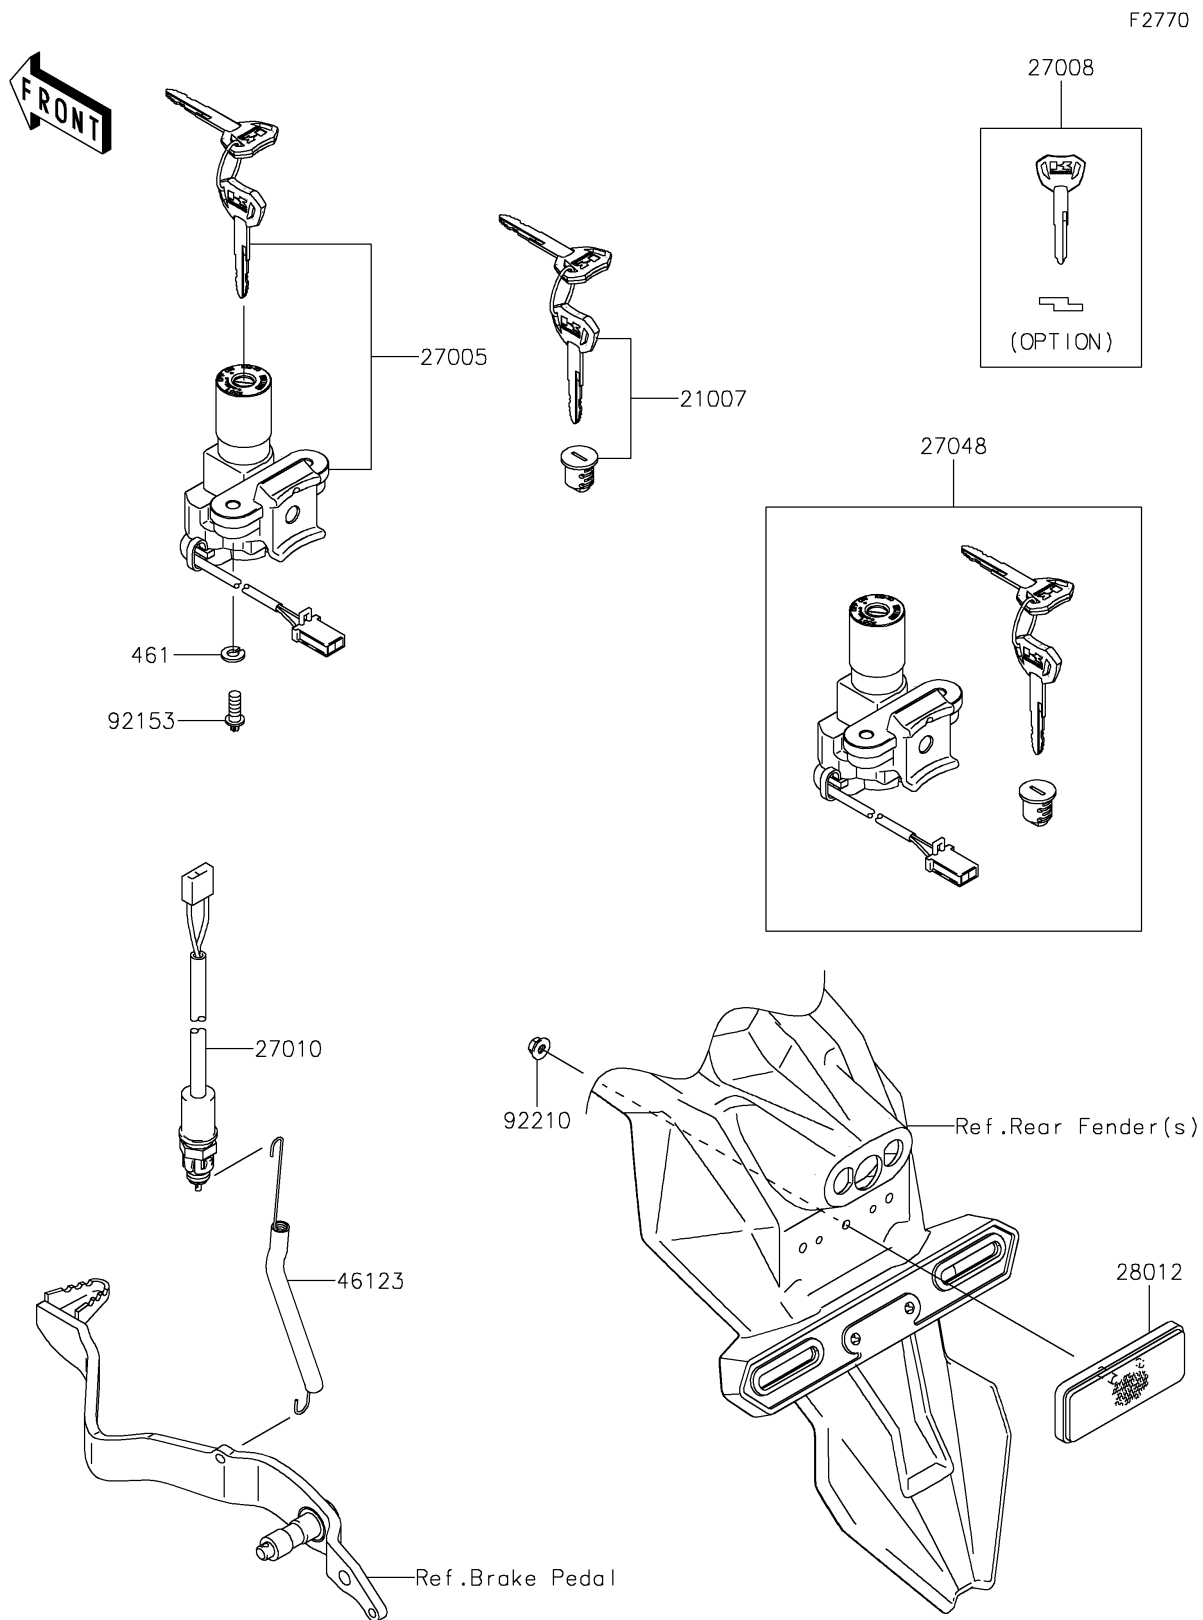

2018 KLX[®]150L

PARTS DIAGRAM

Ignition Switch

2018 KLX[®]150L

PARTS LIST

Ignition Switch

Kawasaki

Let the Good Times Roll[®]

ITEM NAME

PART NUMBER

QUANTITY
