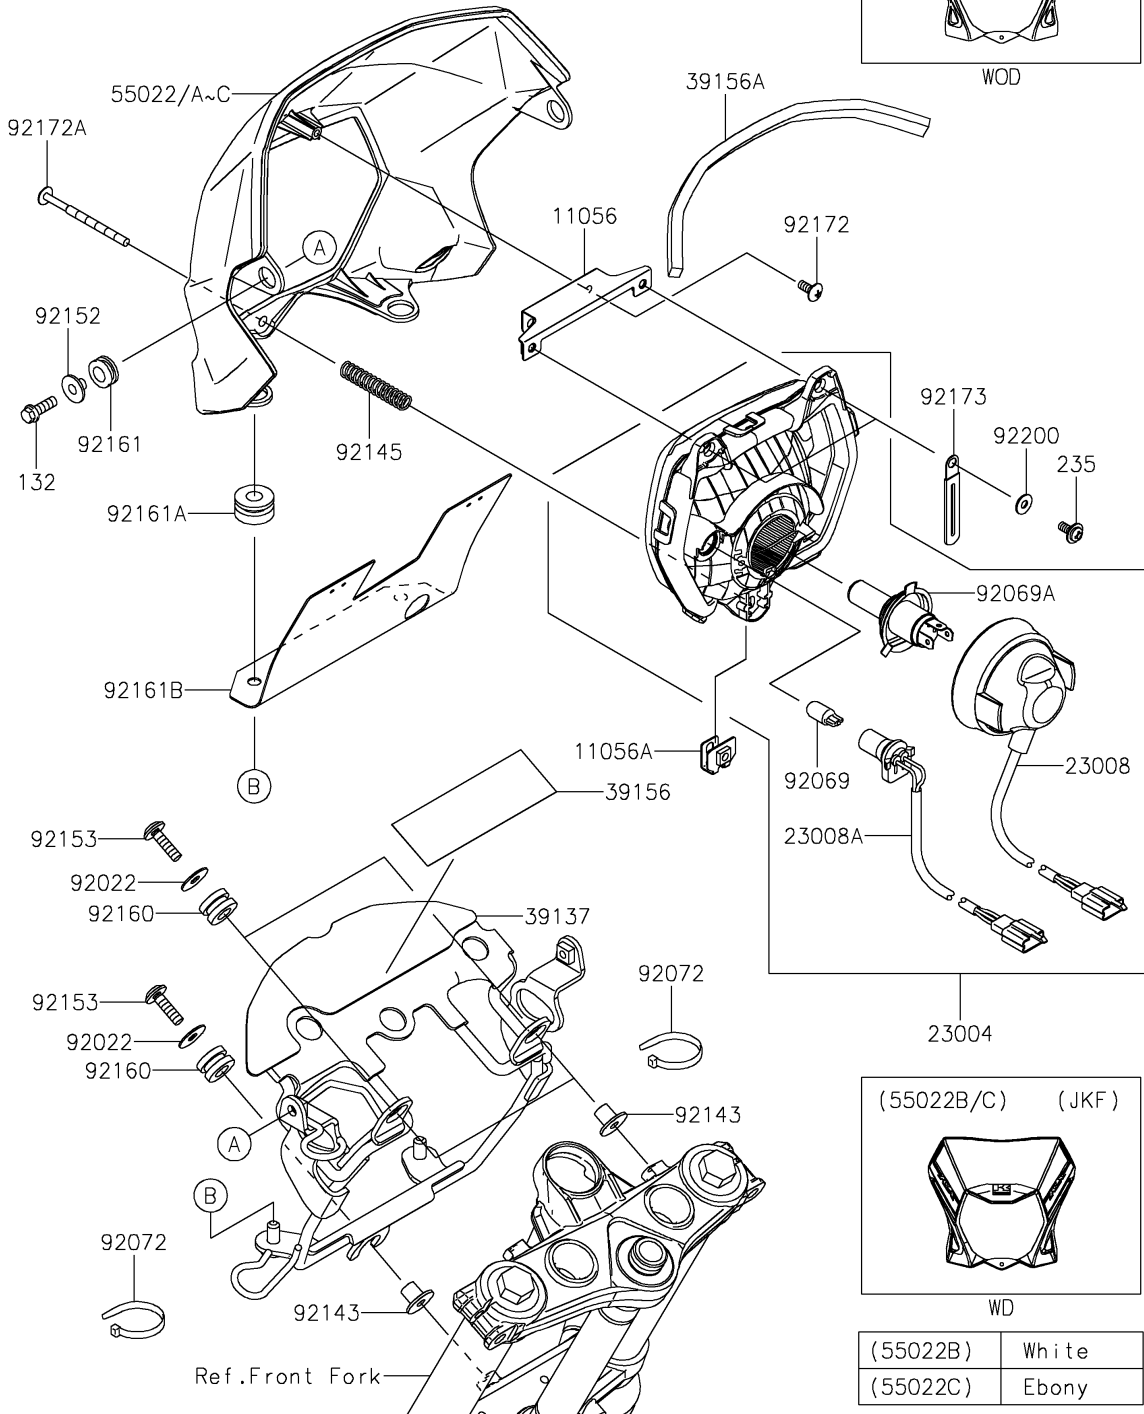

2018 KLX[®]150L

PARTS DIAGRAM

Headlight(s)

F2710

(55022B)	White
(55022C)	Ebony

2018 KLX[®]150L

PARTS LIST

Headlight(s)

Kawasaki

Let the Good Times Roll[®]

ITEM NAME

PART NUMBER

QUANTITY
