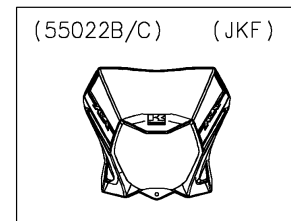

2018 KLX[®]150L

PARTS DIAGRAM

Headlight(s)

F2710

(55022B)	White
(55022C)	Ebony

2018 KLX[®]150L

PARTS LIST

Headlight(s)

Kawasaki

Let the Good Times Roll[®]

ITEM NAME

PART NUMBER

QUANTITY
