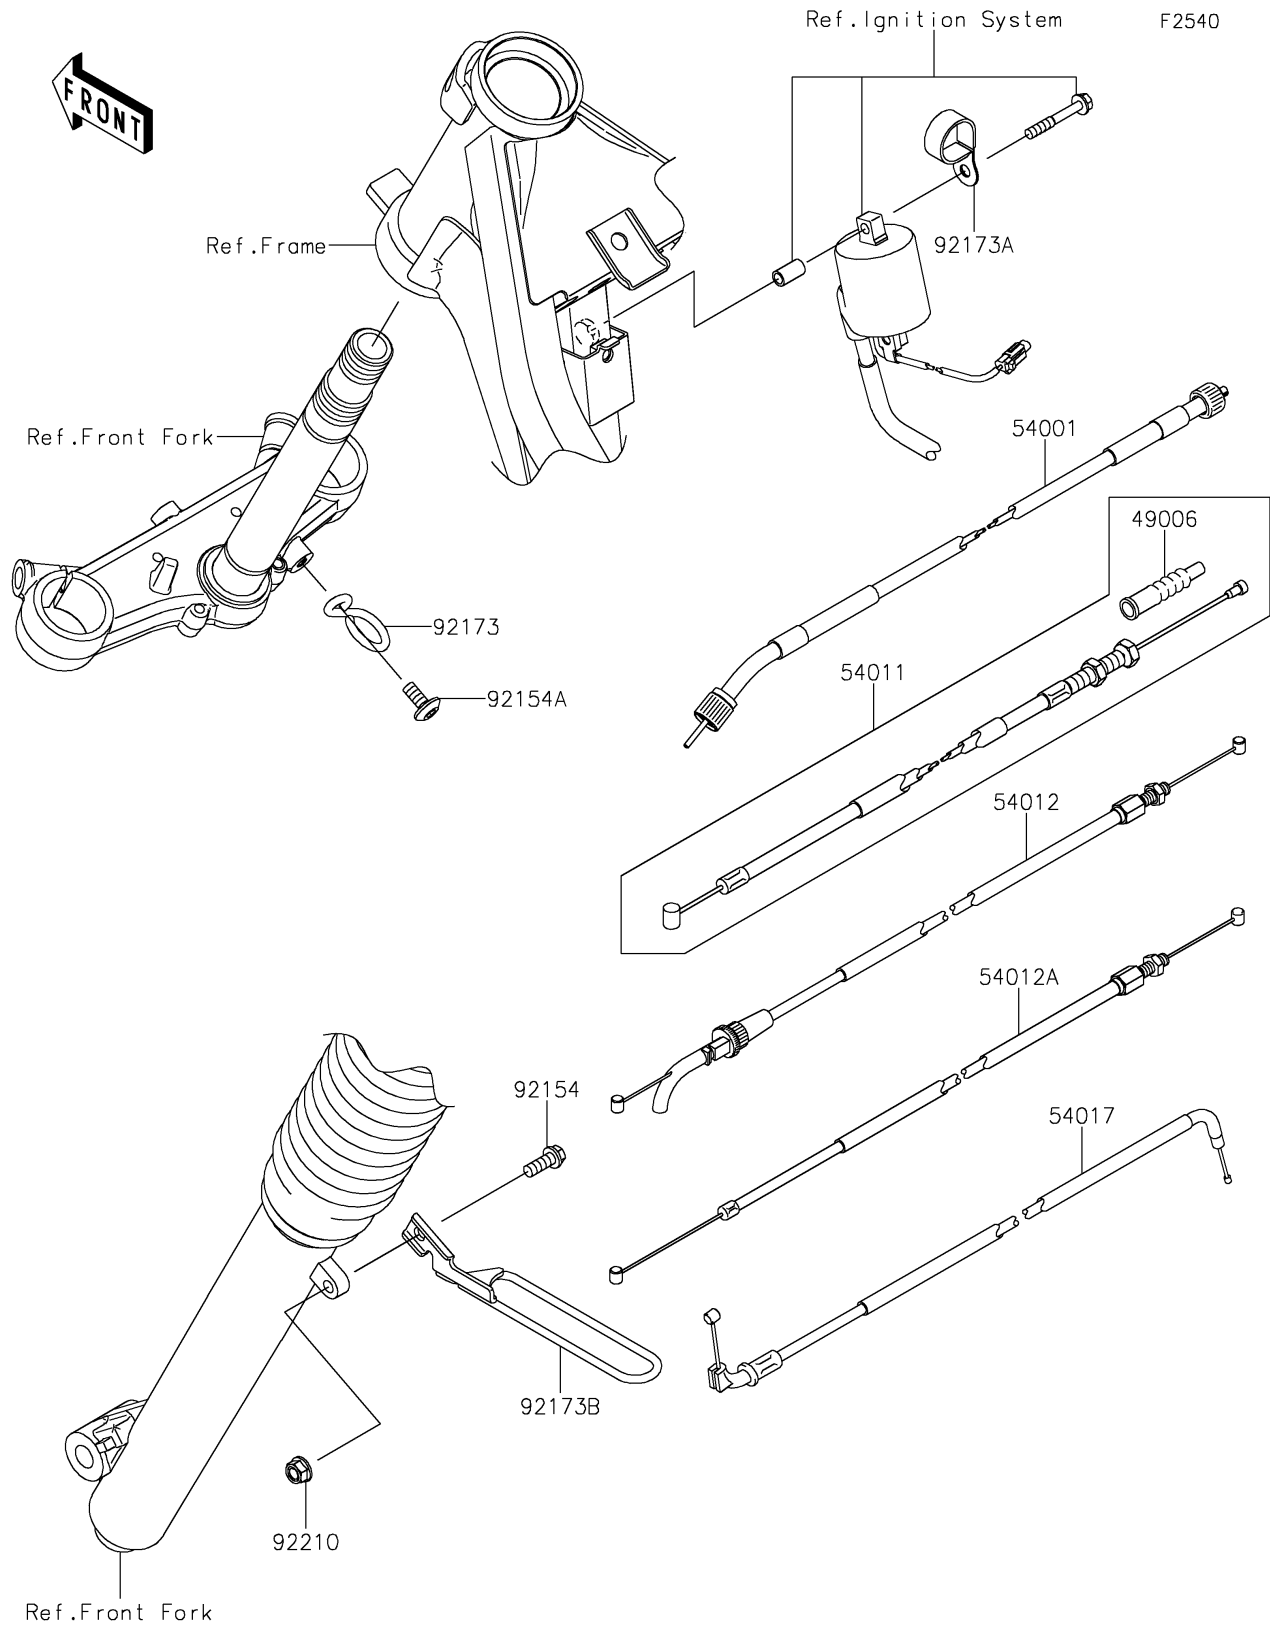

2018 KLX[®]150L

PARTS DIAGRAM

Cables

2018 KLX[®]150L

PARTS LIST

Cables

ITEM NAME

PART NUMBER

QUANTITY
