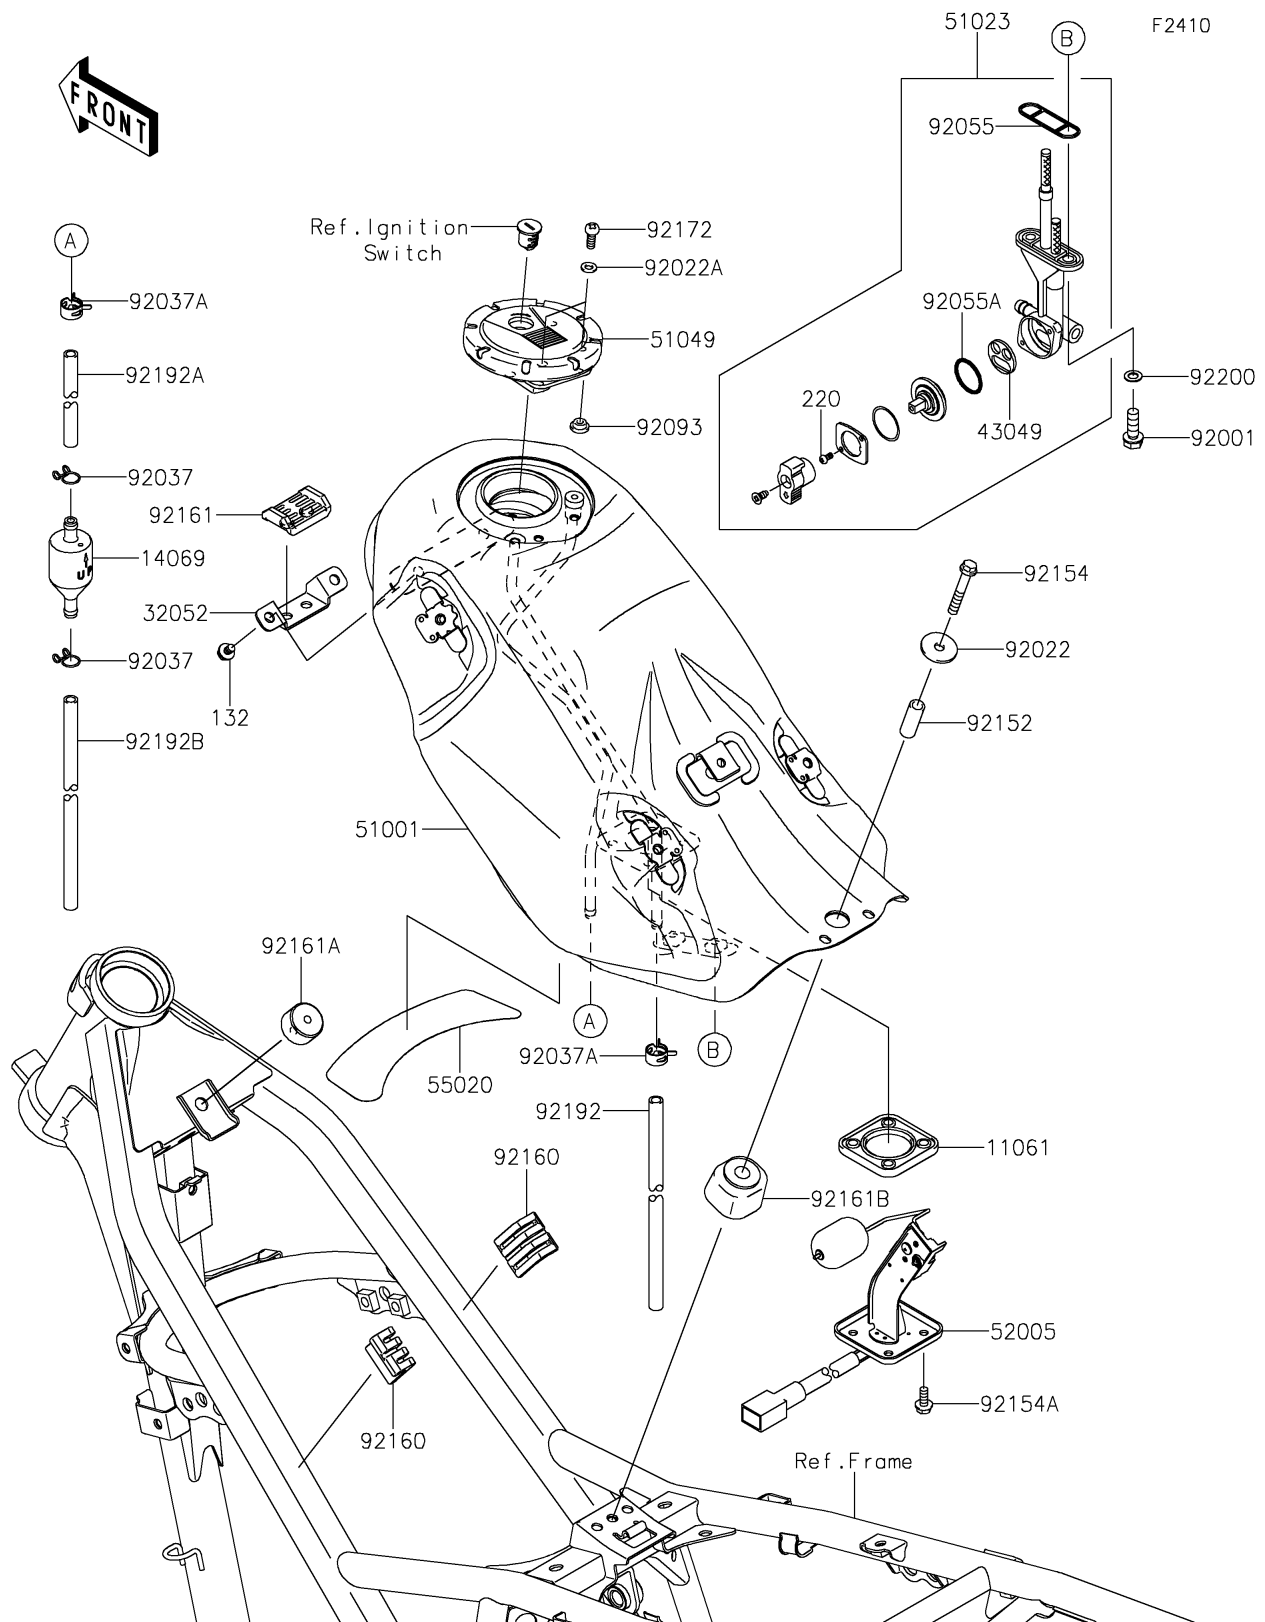

2018 KLX[®]150L

PARTS DIAGRAM

Fuel Tank

2018 KLX[®]150L

PARTS LIST

Fuel Tank

ITEM NAME

PART NUMBER

QUANTITY
