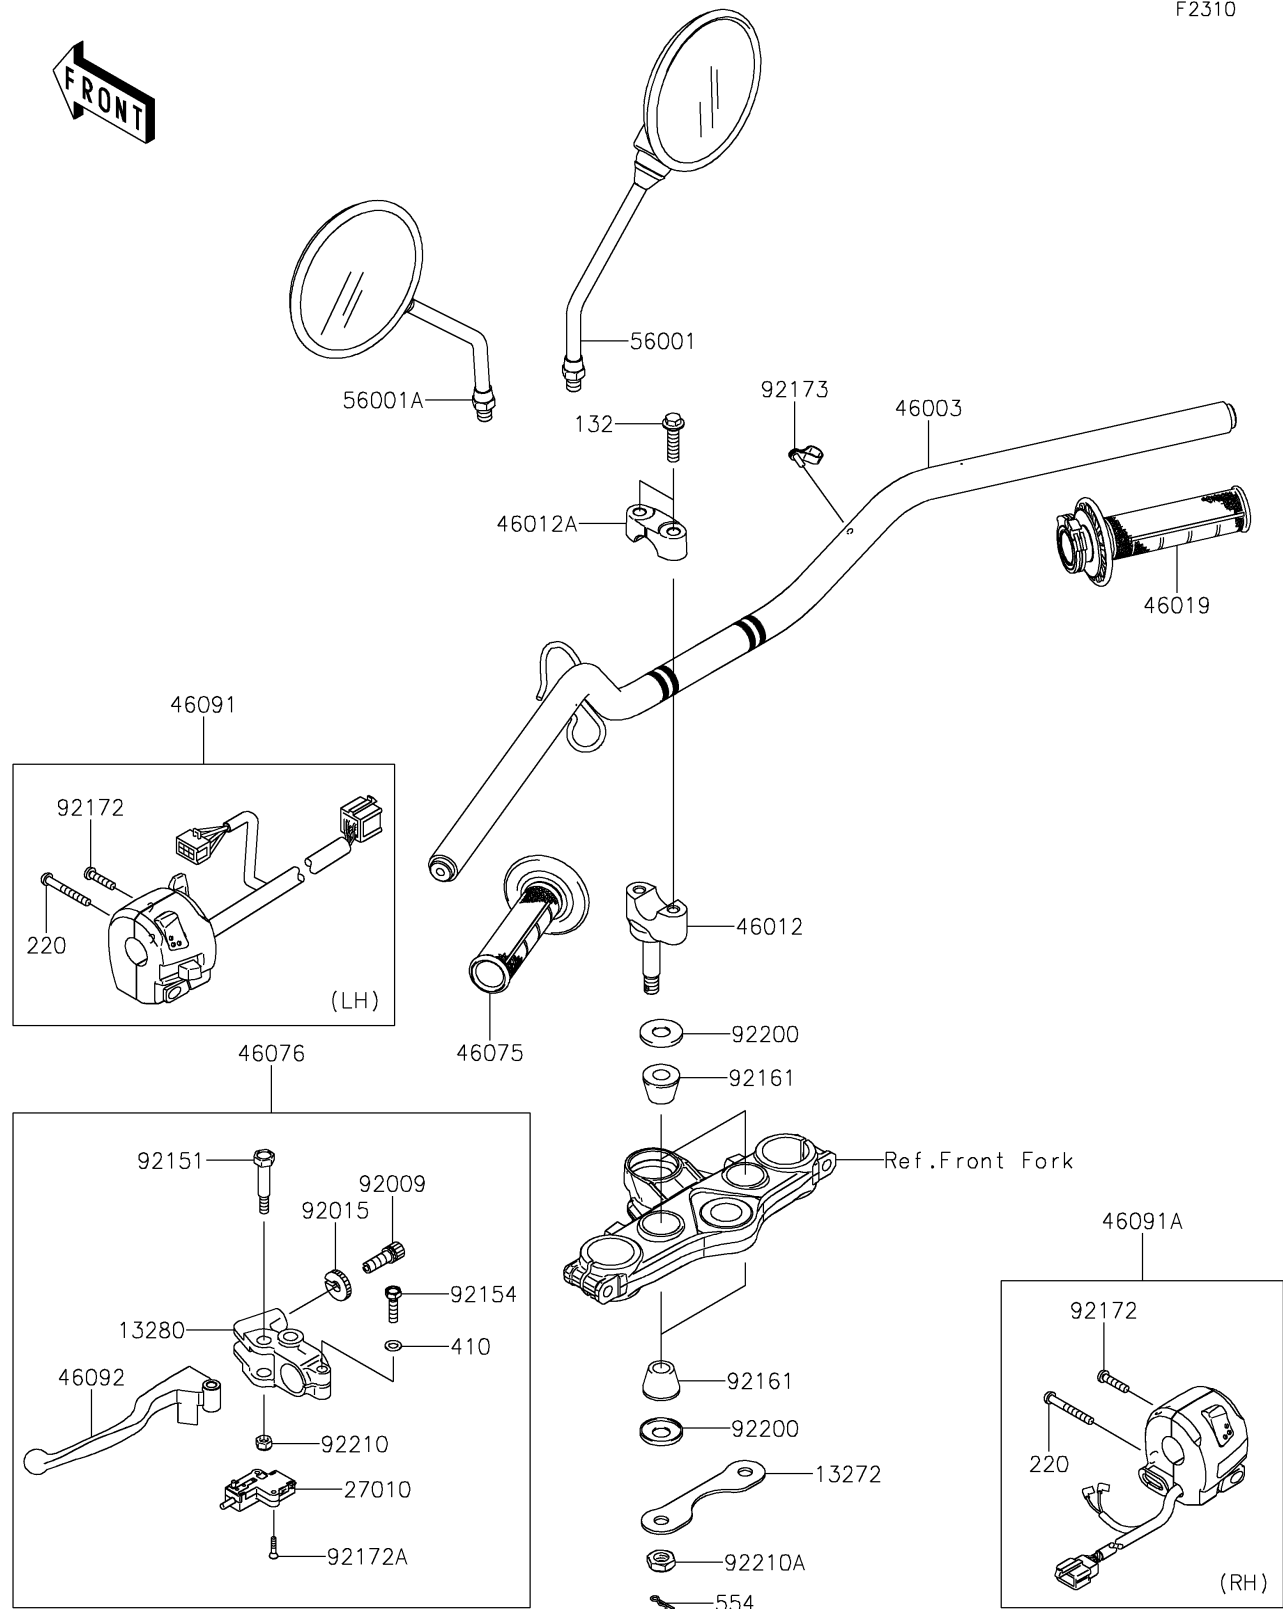

2018 KLX[®]150L

PARTS DIAGRAM

Handlebar

F2310

2018 KLX[®]150L

PARTS LIST

Handlebar

Kawasaki

Let the Good Times Roll[®]

ITEM NAME

PART NUMBER

QUANTITY
