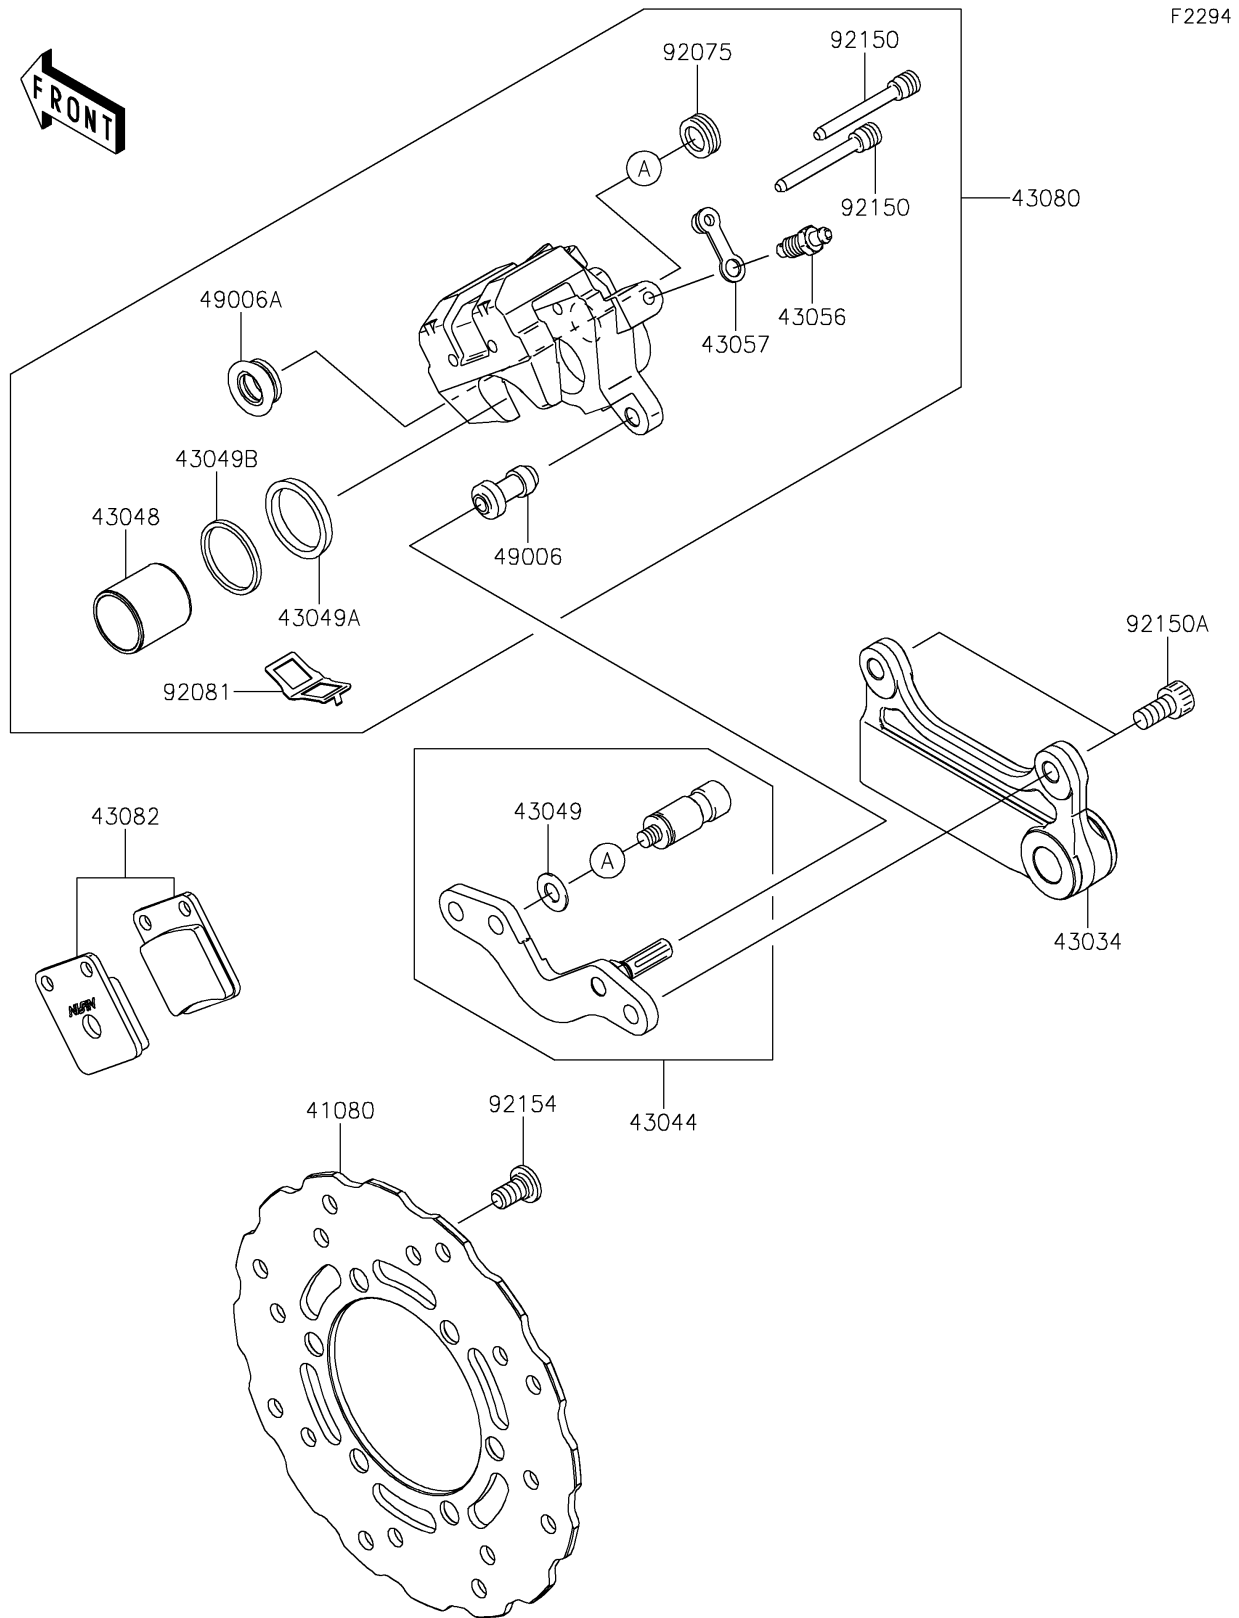

2018 KLX[®]150L

PARTS DIAGRAM

Rear Brake

2018 KLX[®]150L

PARTS LIST

Rear Brake

ITEM NAME

PART NUMBER

QUANTITY
