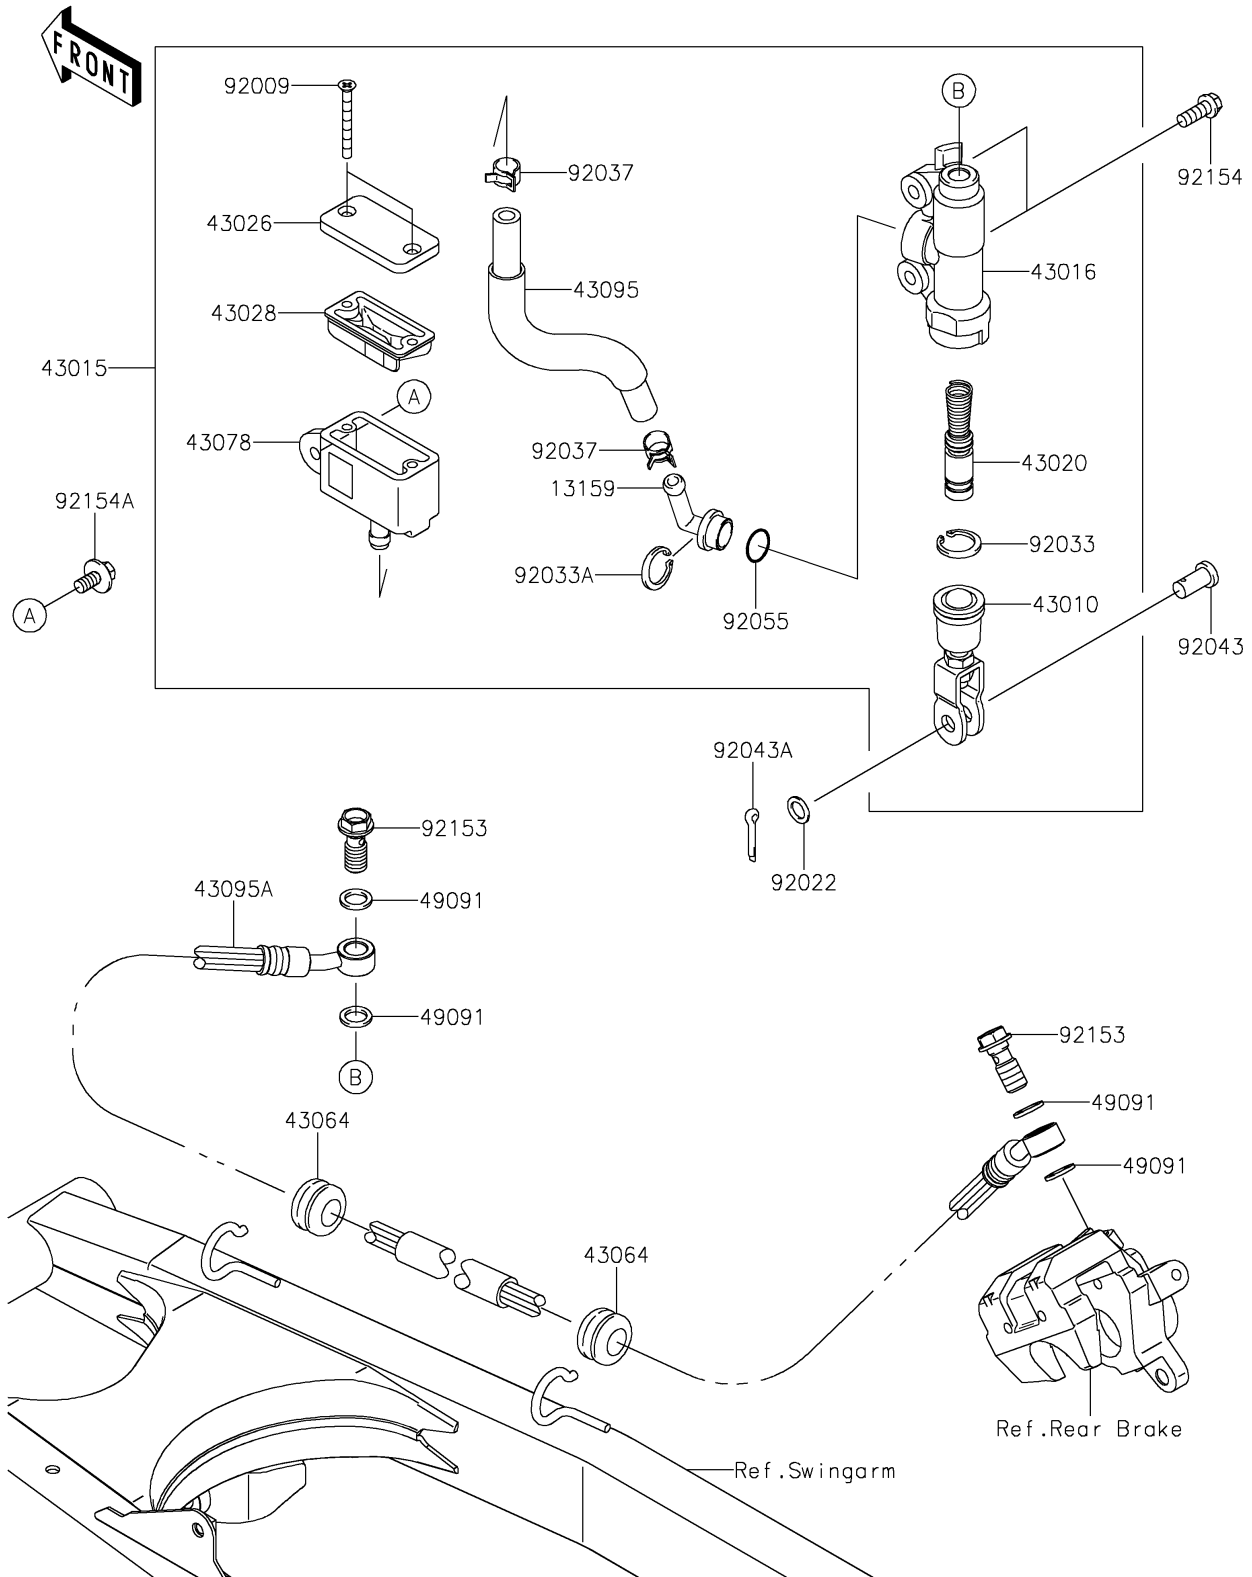

## PARTS DIAGRAM

### Rear Master Cylinder

F2293

## PARTS LIST

### Rear Master Cylinder

**ITEM NAME**

**PART NUMBER**

**QUANTITY**

---