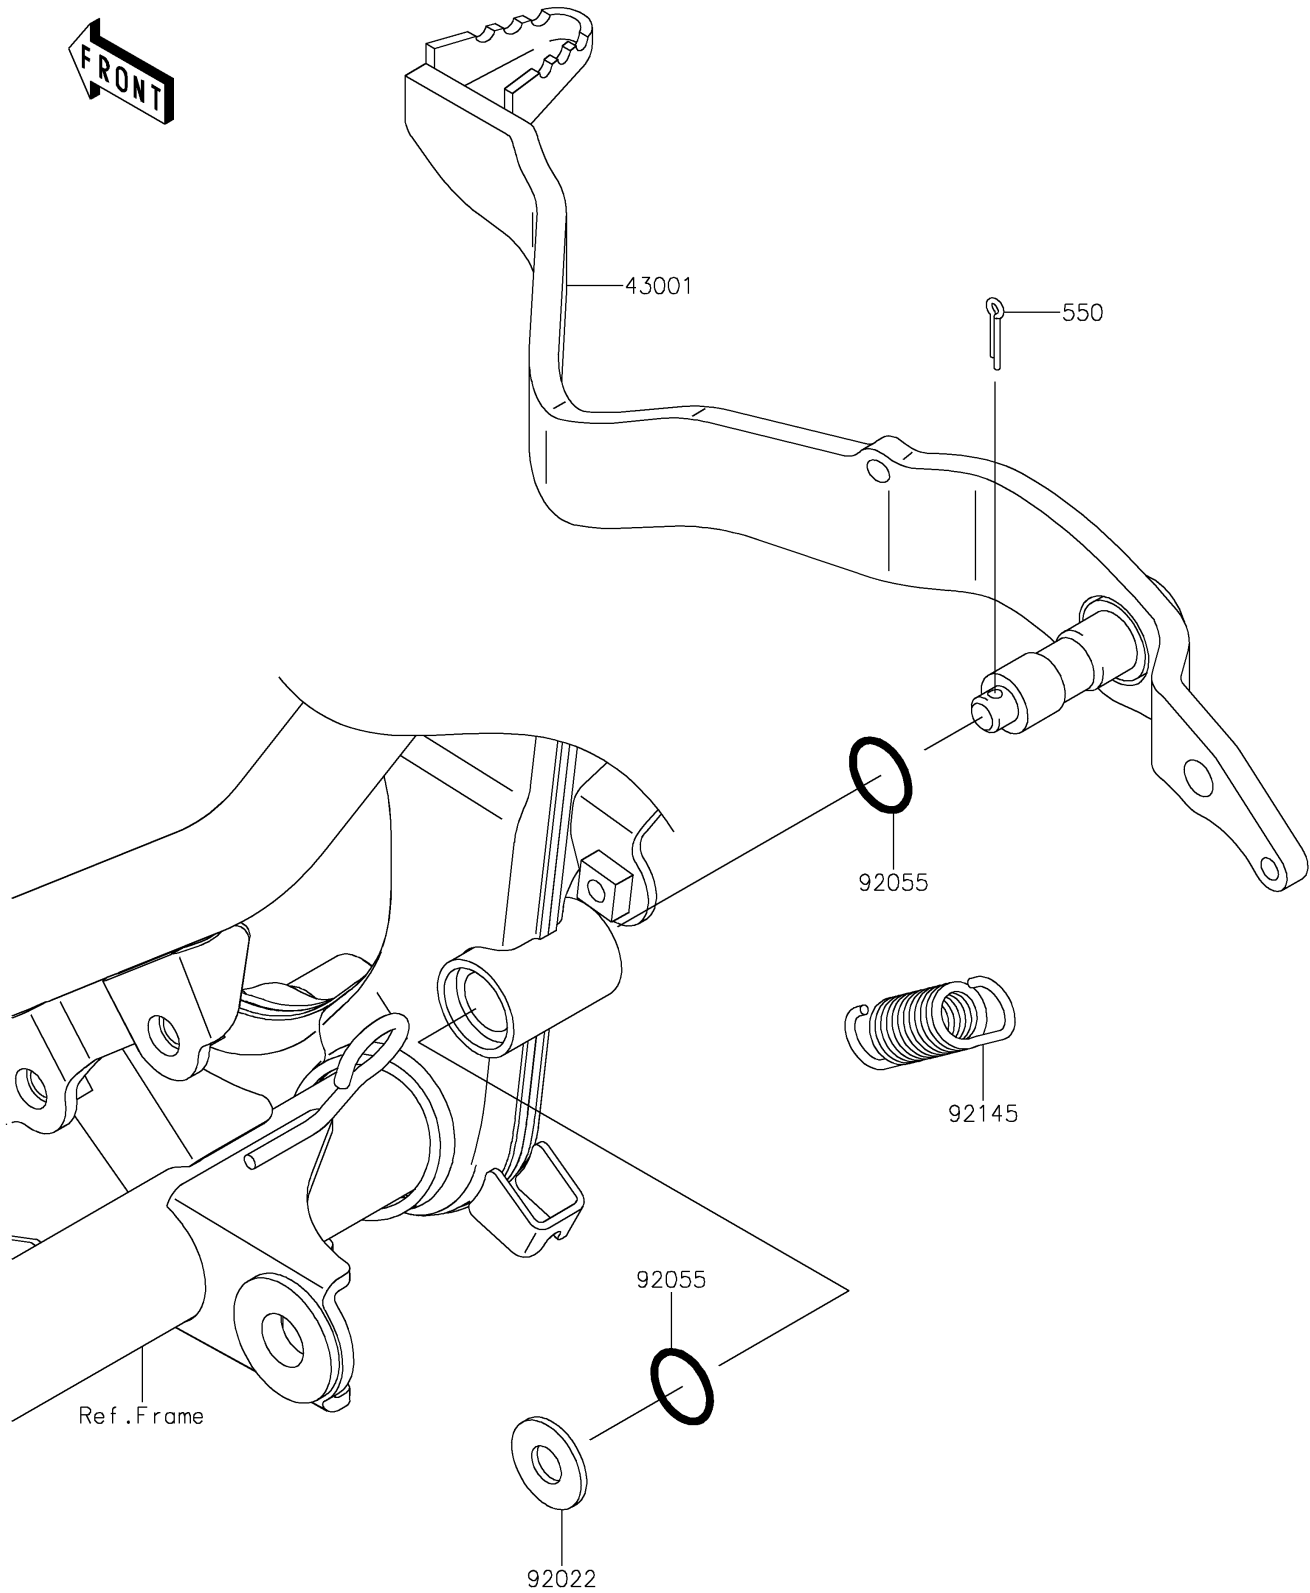

2018 KLX[®]150L

PARTS DIAGRAM

Brake Pedal

F2260

2018 KLX[®]150L

PARTS LIST

Brake Pedal

Kawasaki

Let the Good Times Roll[®]

ITEM NAME

PART NUMBER

QUANTITY
