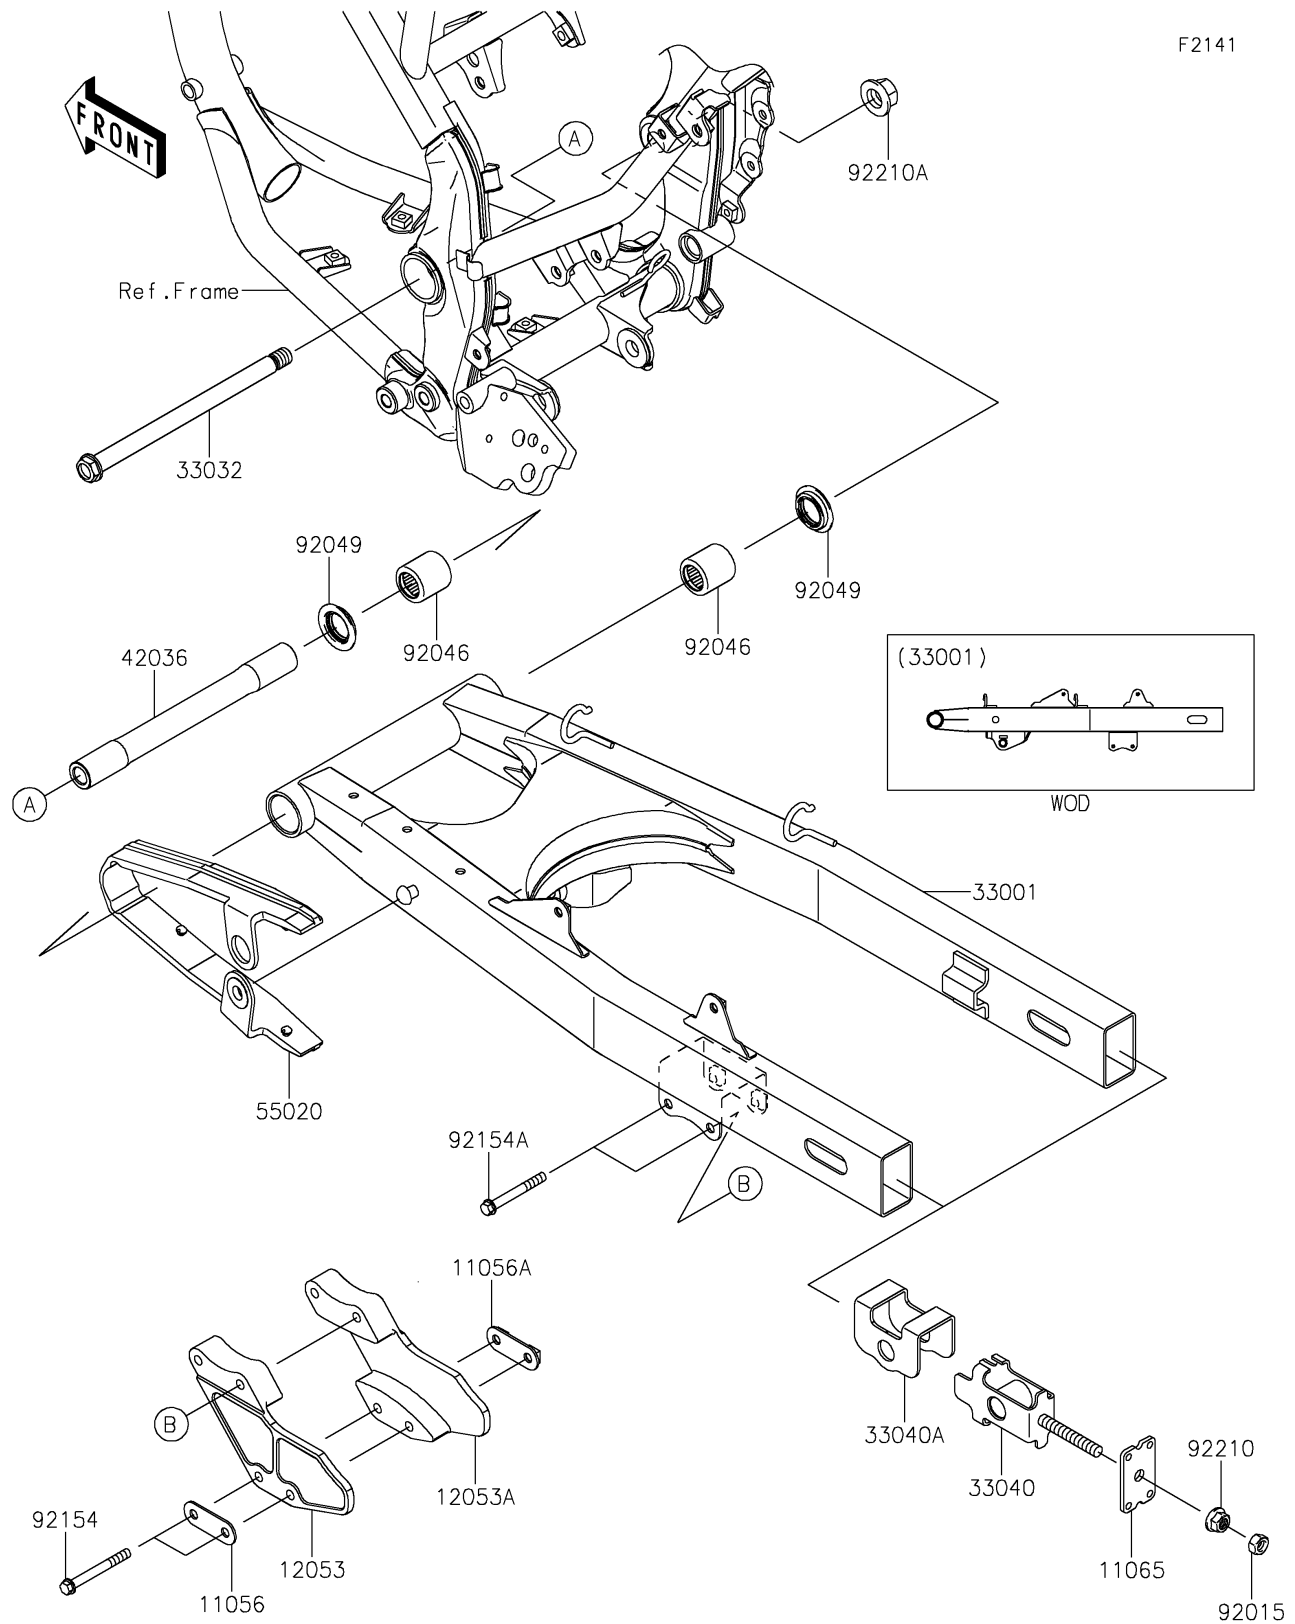

2018 KLX[®]150L

PARTS DIAGRAM

Swingarm

2018 KLX[®]150L

PARTS LIST

Swingarm

ITEM NAME

PART NUMBER

QUANTITY
