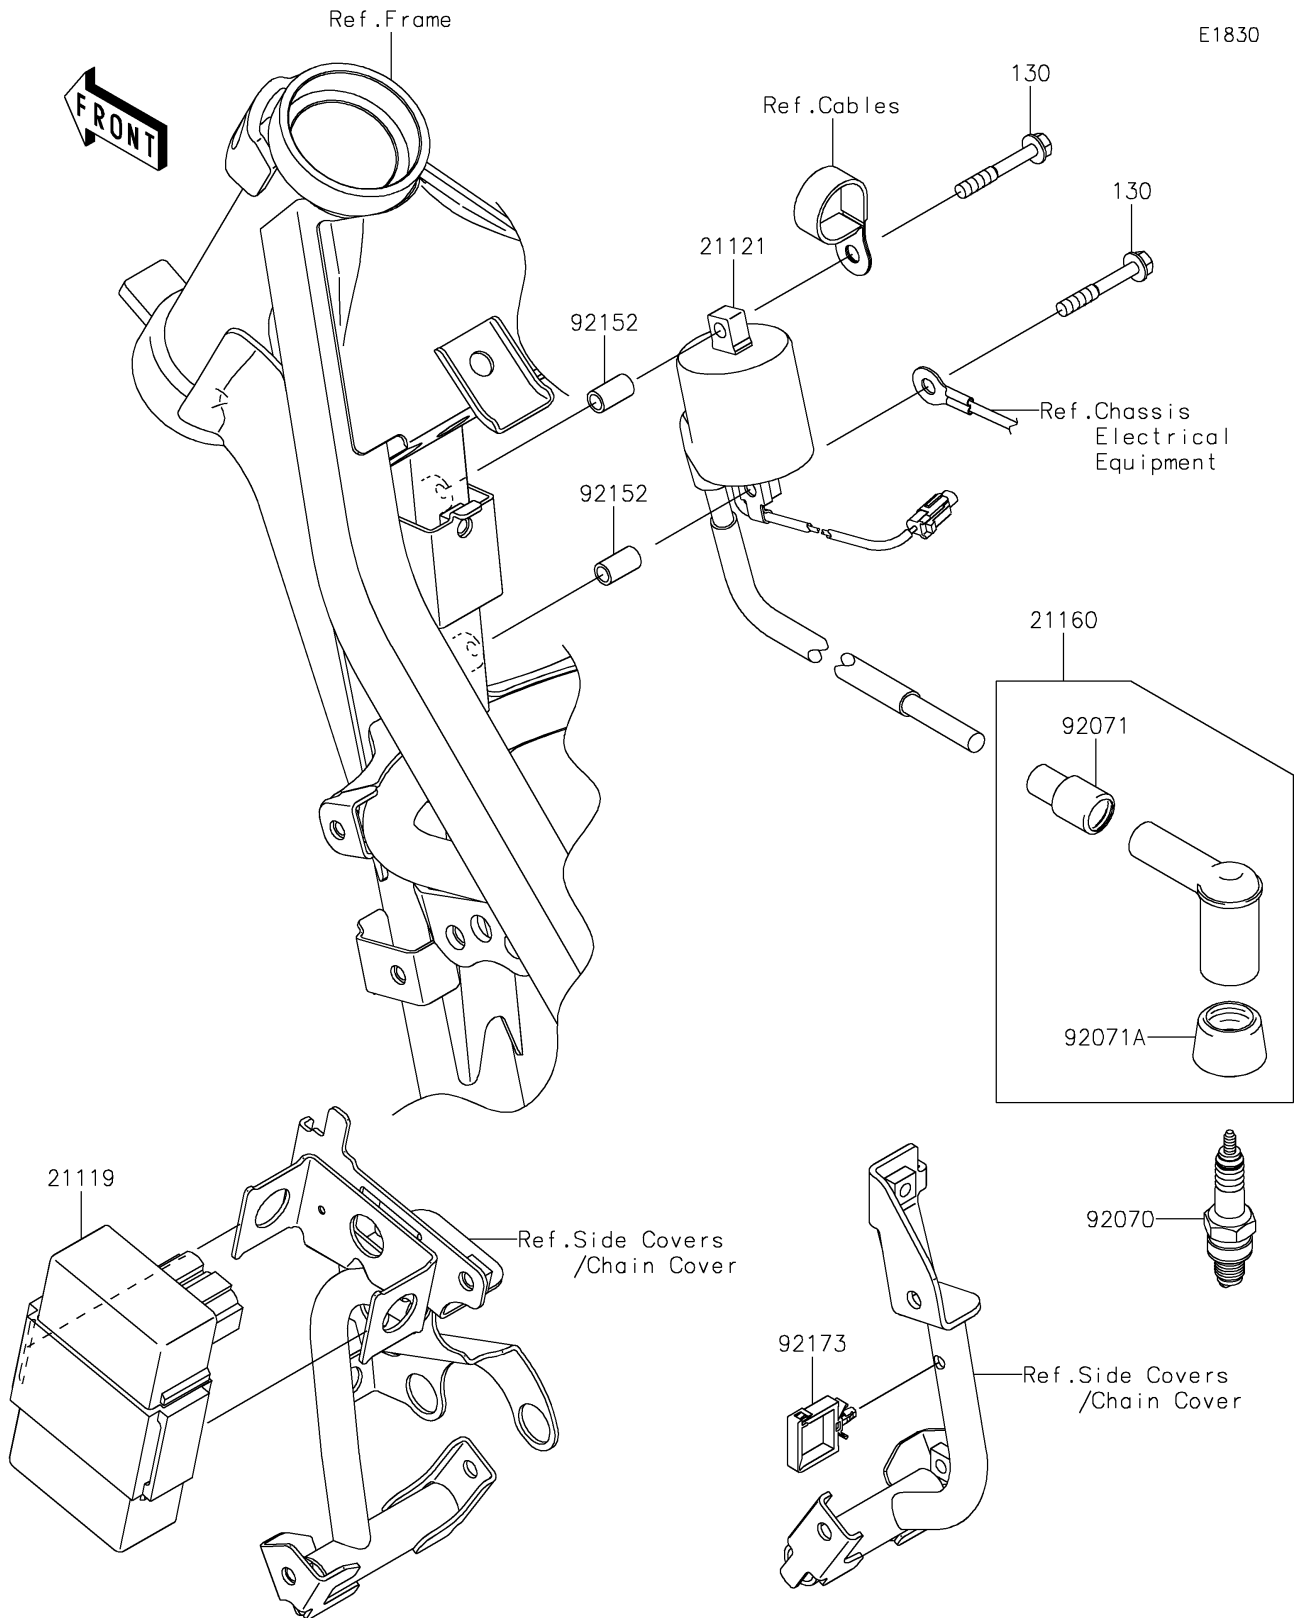

2018 KLX[®]150L

PARTS DIAGRAM

Ignition System

2018 KLX[®]150L

PARTS LIST

Ignition System

Kawasaki

Let the Good Times Roll[®]

ITEM NAME

PART NUMBER

QUANTITY
