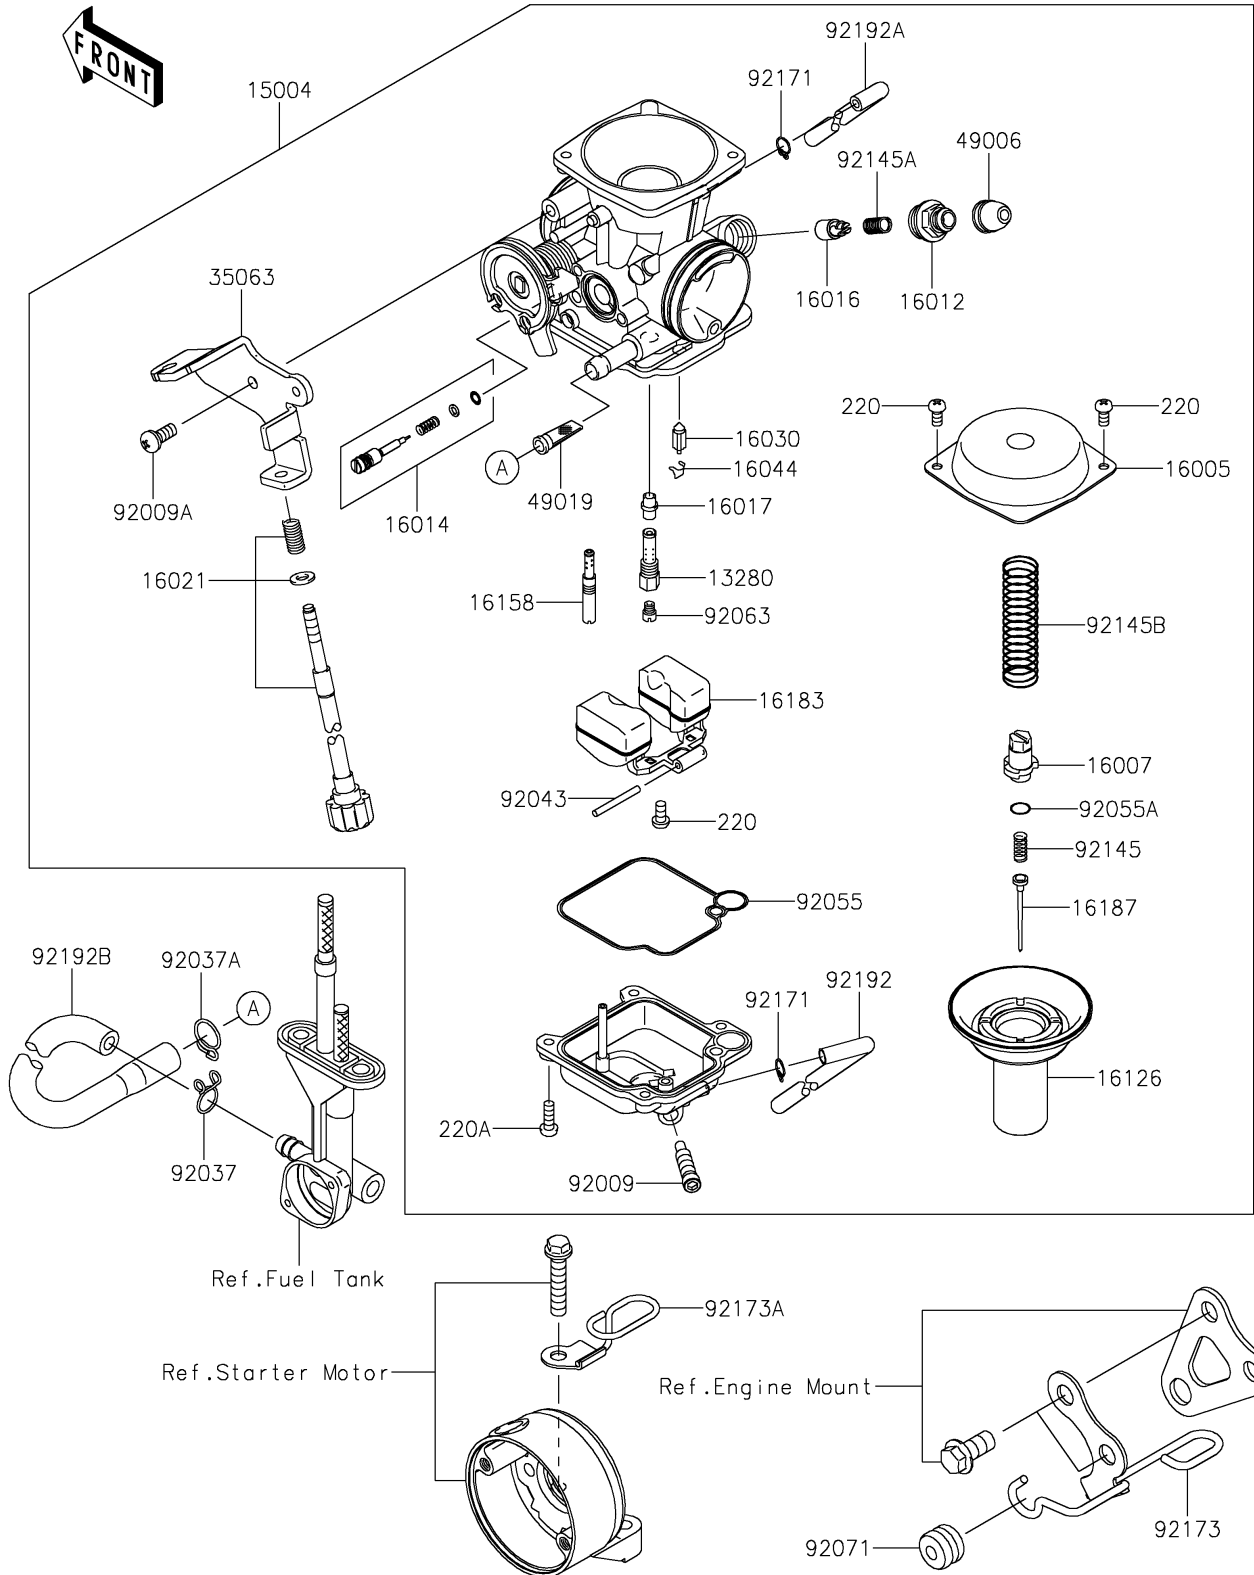

2018 KLX[®]150L

PARTS DIAGRAM

Carburetor

E1611

2018 KLX[®]150L

PARTS LIST

Carburetor

Kawasaki

Let the Good Times Roll[®]

ITEM NAME

PART NUMBER

QUANTITY
