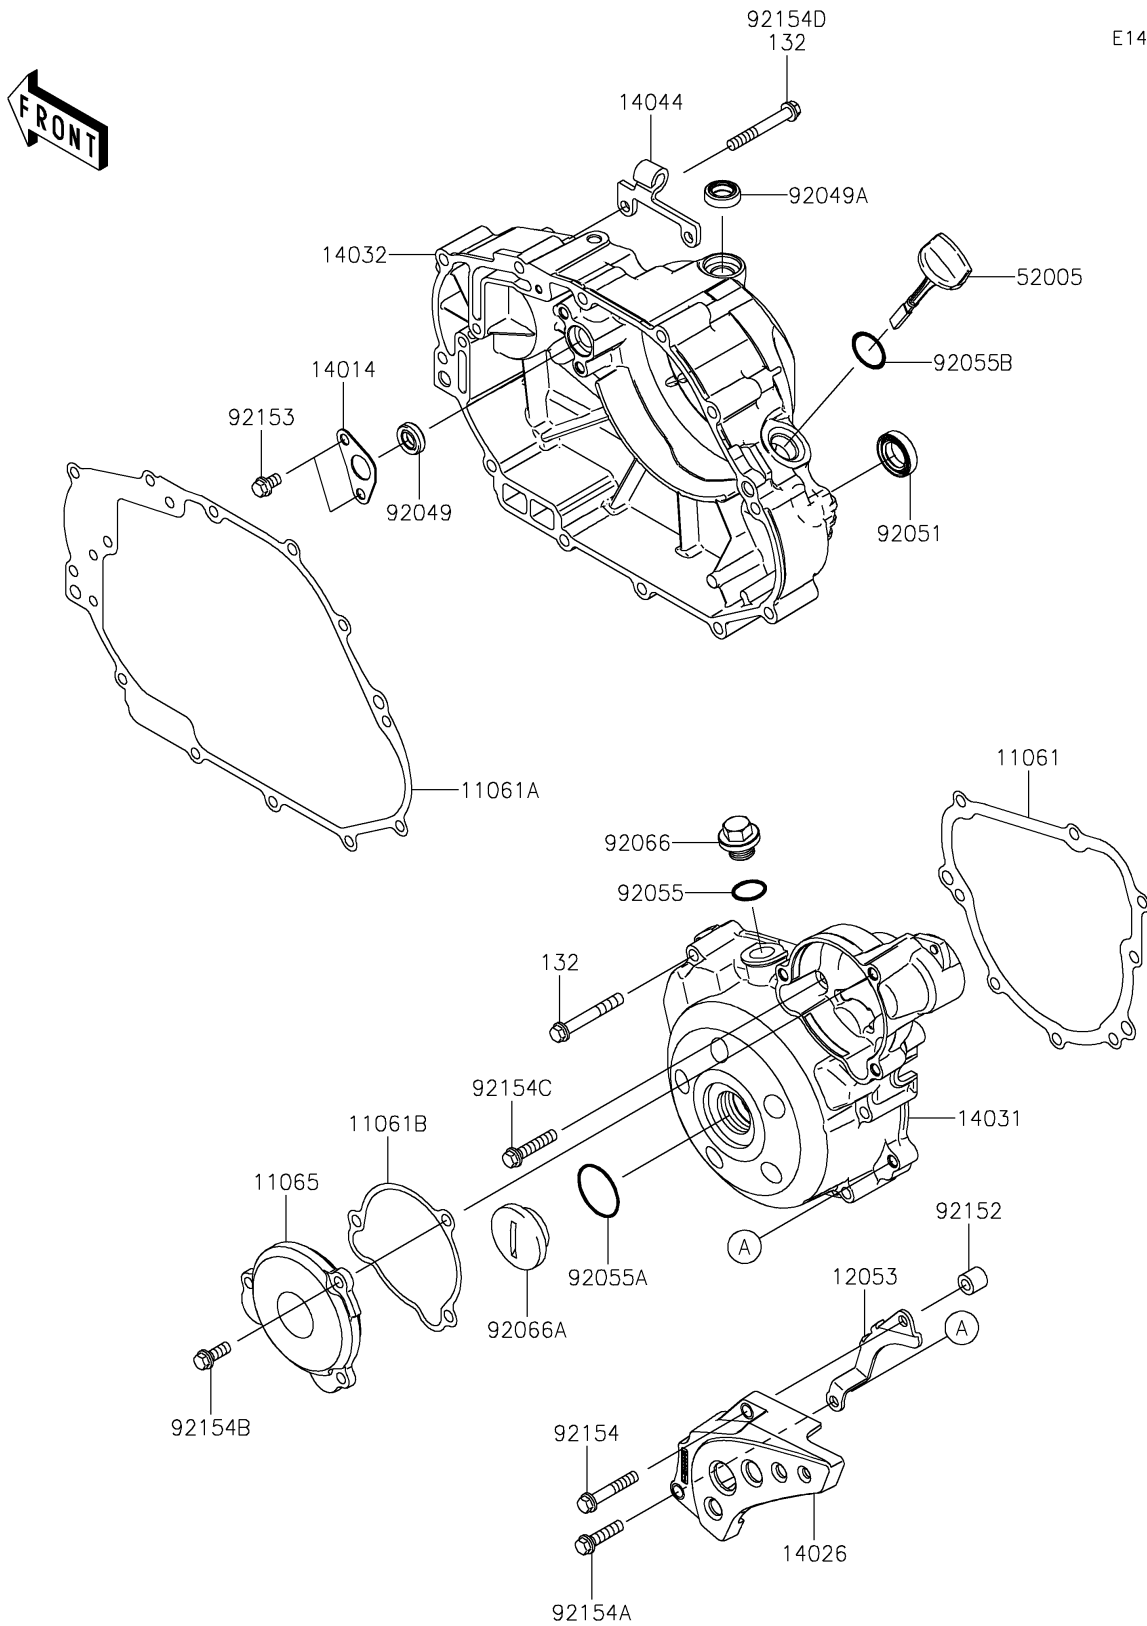

2018 KLX[®]150L

PARTS DIAGRAM

Engine Cover(s)

E1431

2018 KLX[®]150L

PARTS LIST

Engine Cover(s)

ITEM NAME

PART NUMBER

QUANTITY
