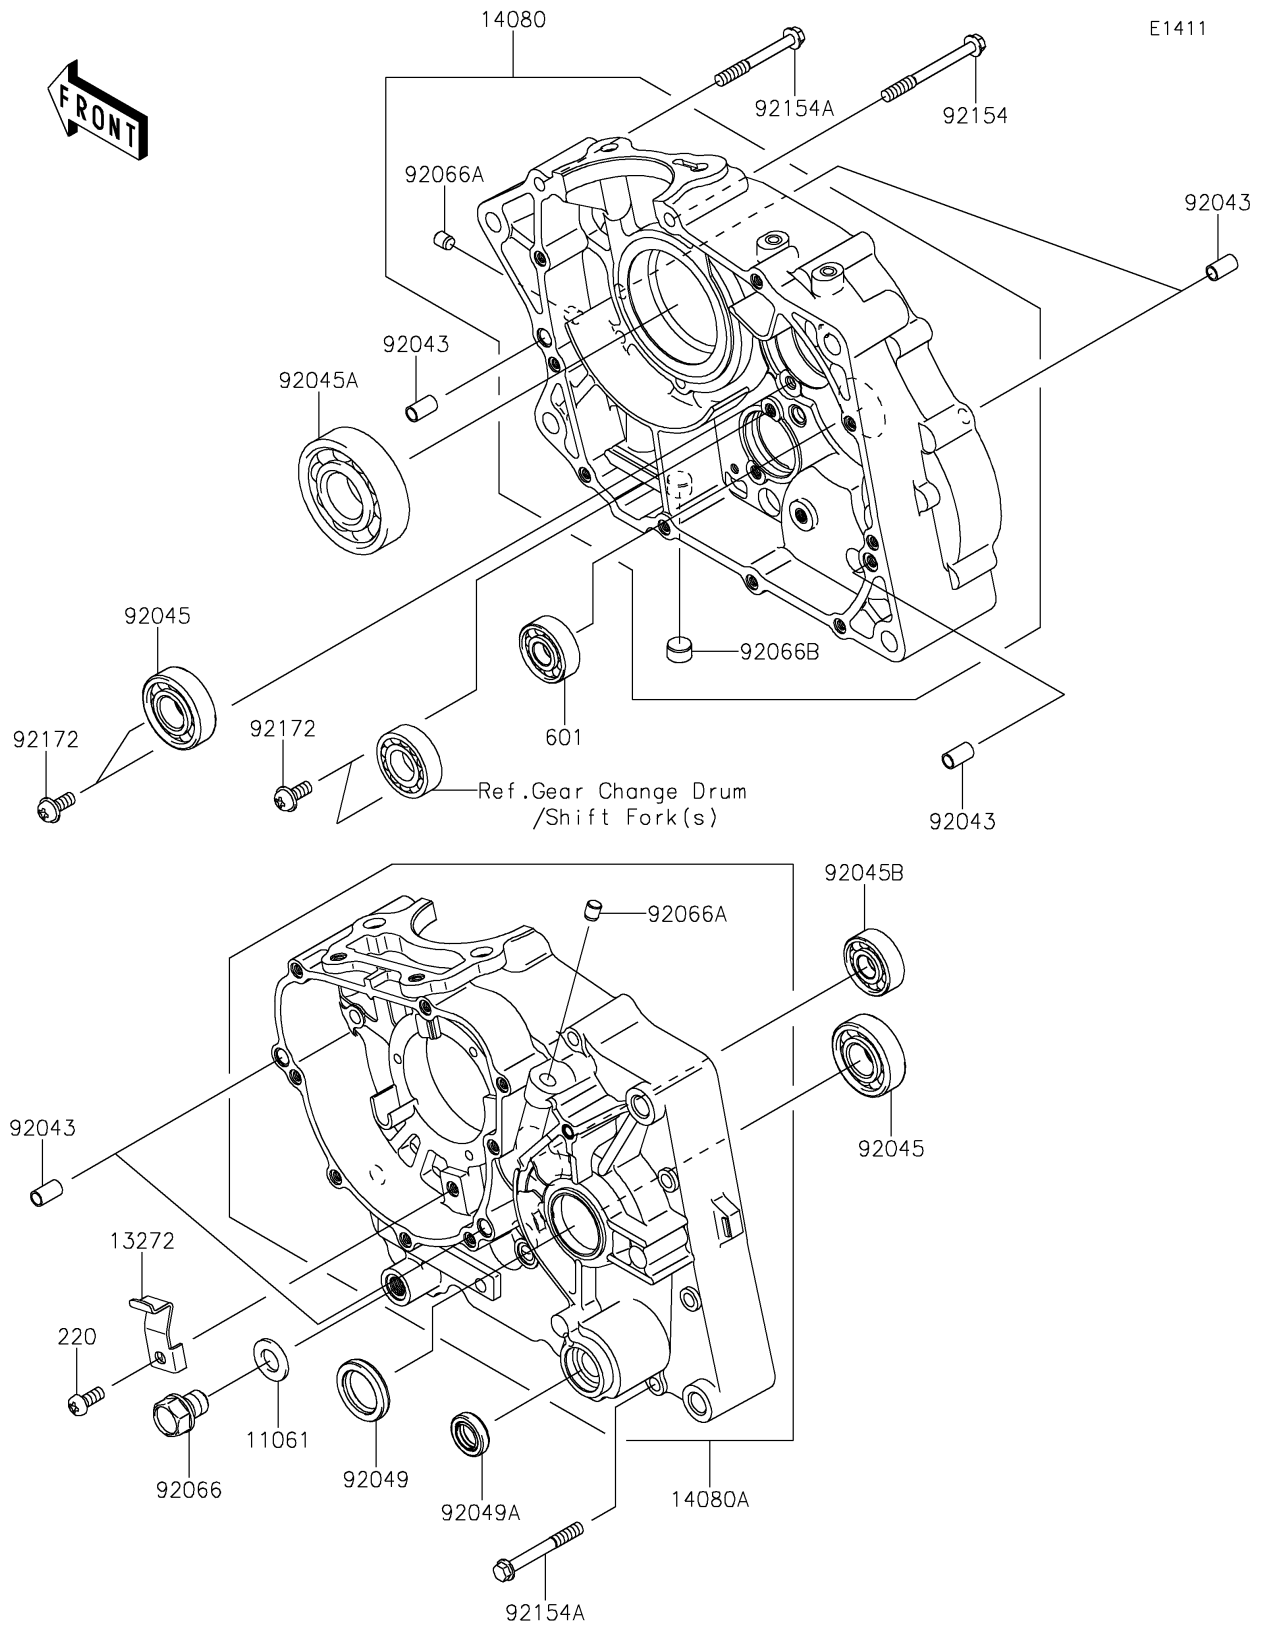

2018 KLX[®]150L

PARTS DIAGRAM

Crankcase

2018 KLX[®]150L

PARTS LIST

Crankcase

Kawasaki

Let the Good Times Roll[®]

ITEM NAME

PART NUMBER

QUANTITY
