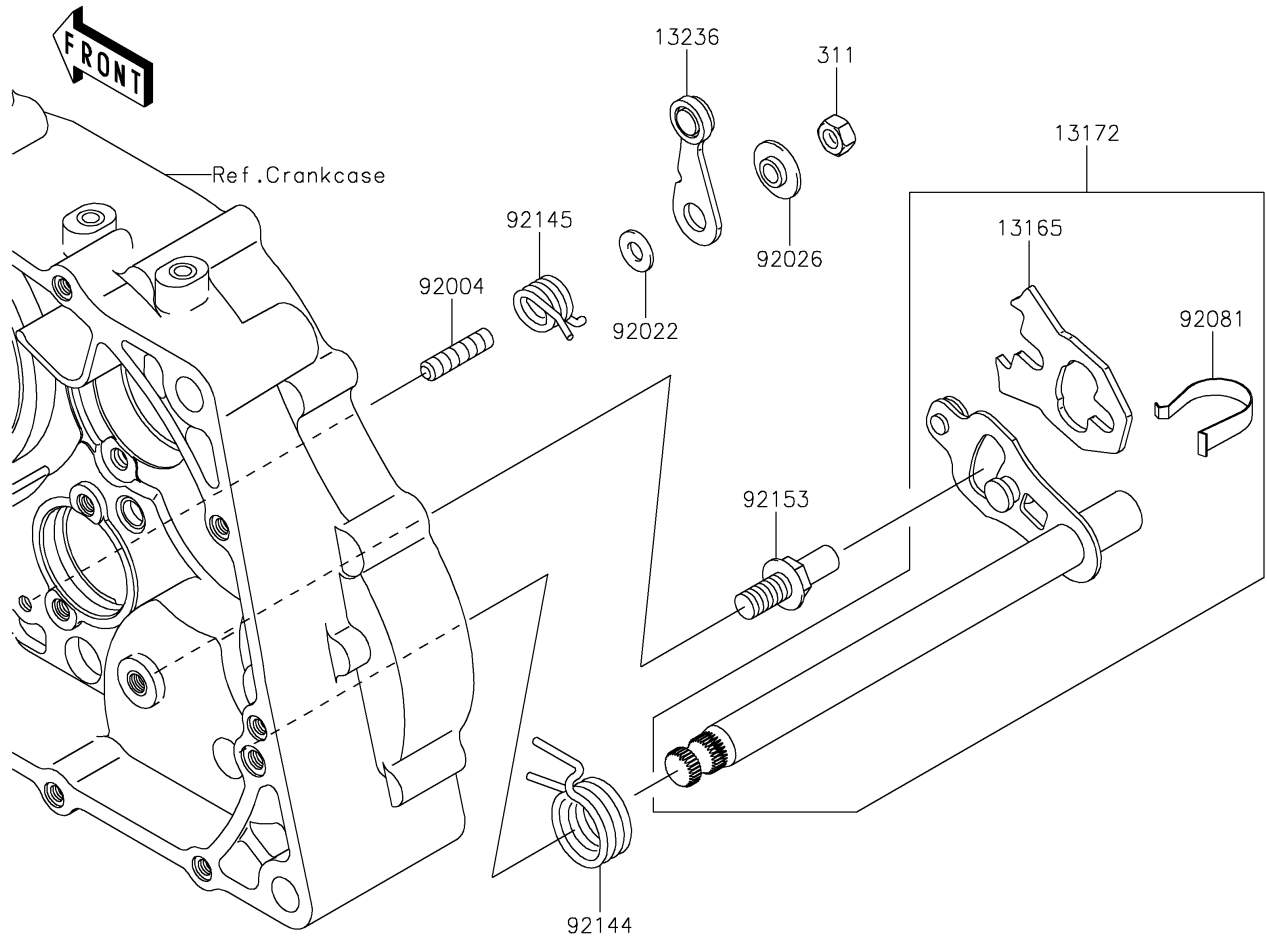

2018 KLX[®]150L

PARTS DIAGRAM

Gear Change Mechanism

E1370

2018 KLX[®]150L

PARTS LIST

Gear Change Mechanism

Kawasaki

Let the Good Times Roll[®]

ITEM NAME

PART NUMBER

QUANTITY
