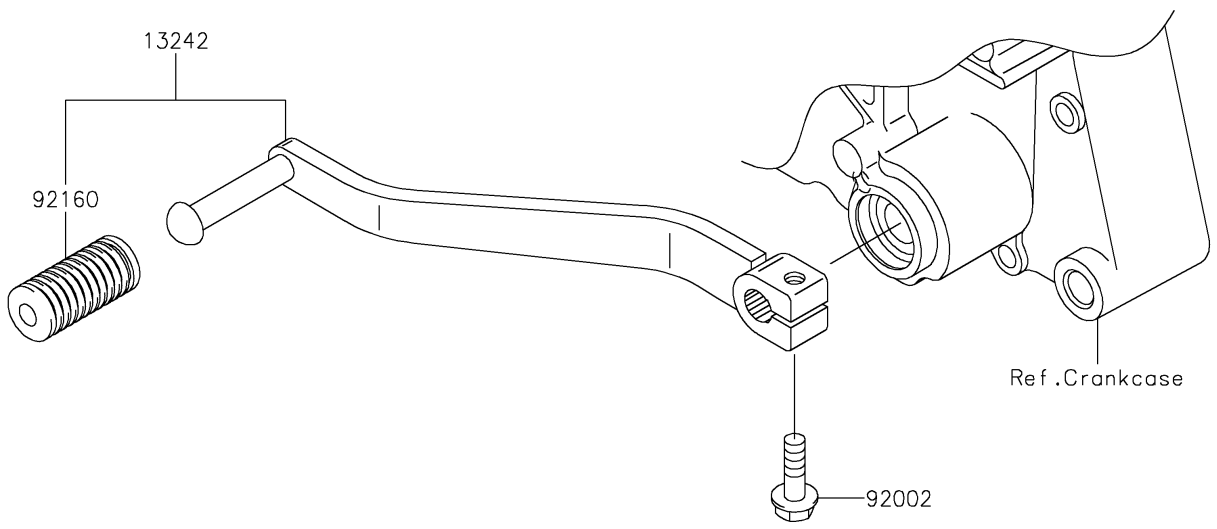

2018 KLX[®]150L

PARTS DIAGRAM

Gear Change Mechanism

E1370

2018 KLX[®]150L

PARTS LIST

Gear Change Mechanism

Kawasaki

Let the Good Times Roll[®]

ITEM NAME

PART NUMBER

QUANTITY
