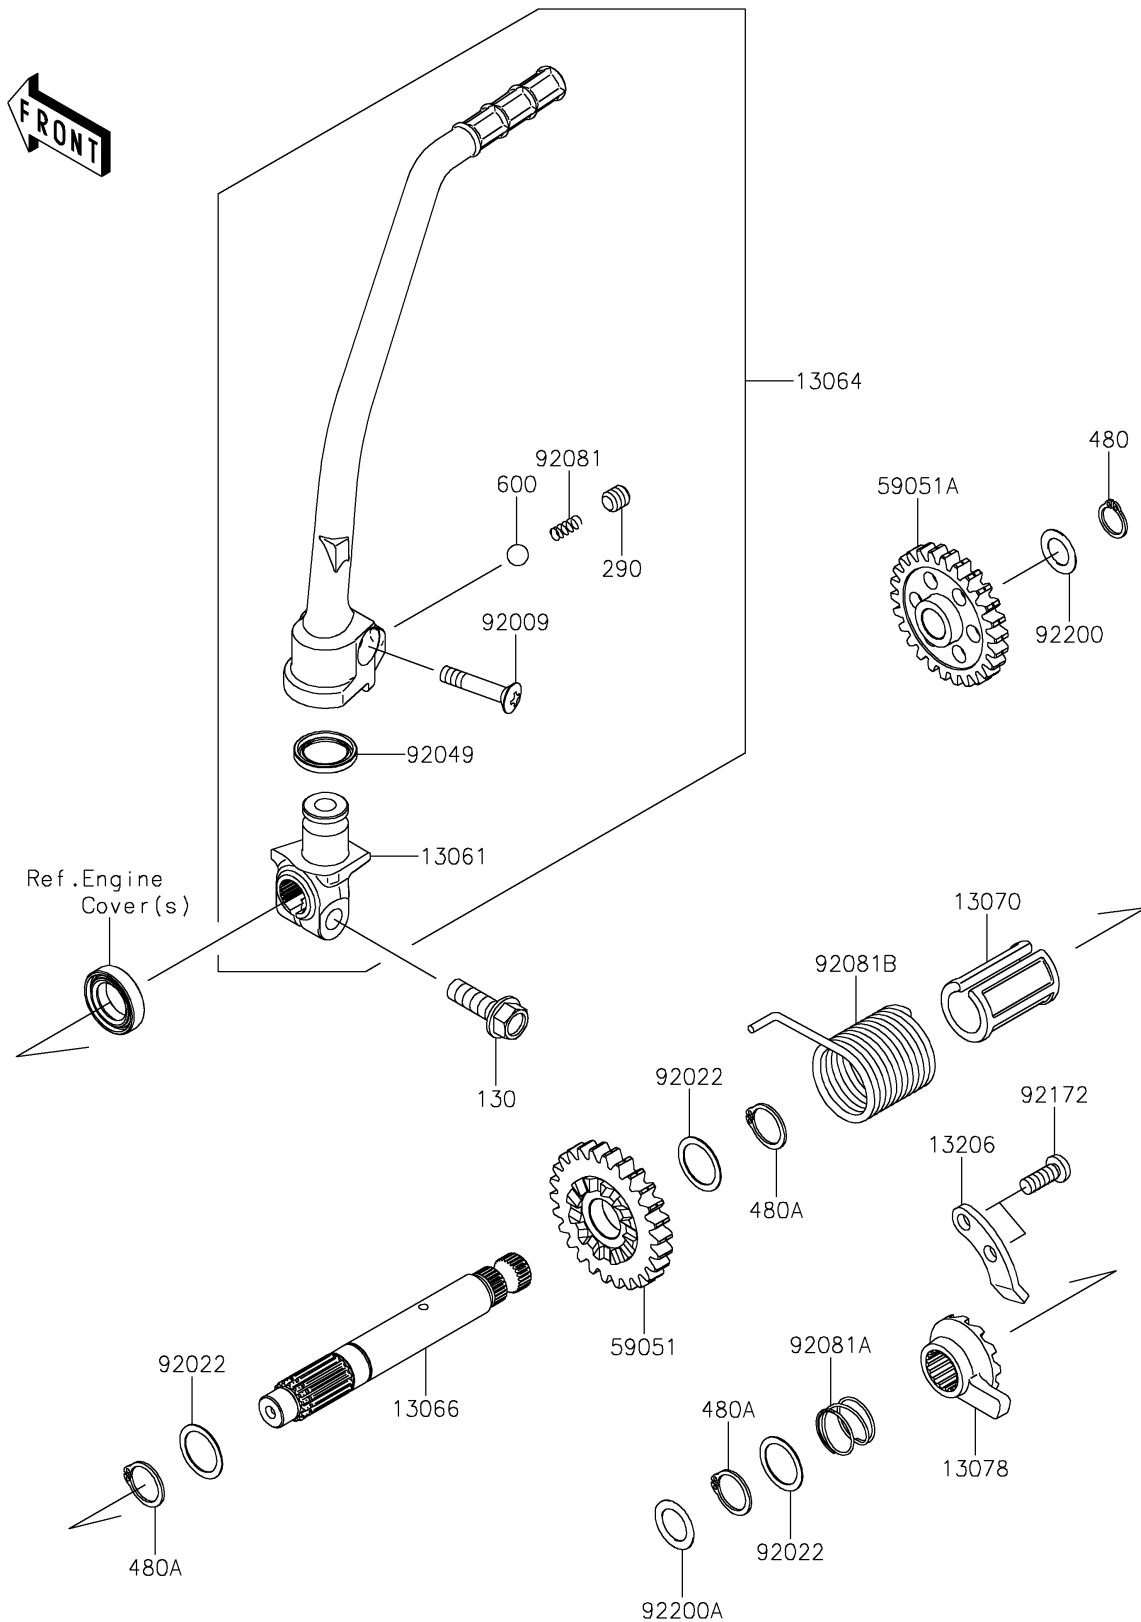

2018 KLX[®]150L

PARTS DIAGRAM

Kickstarter Mechanism

E1340

2018 KLX[®]150L

PARTS LIST

Kickstarter Mechanism

ITEM NAME

PART NUMBER

QUANTITY
