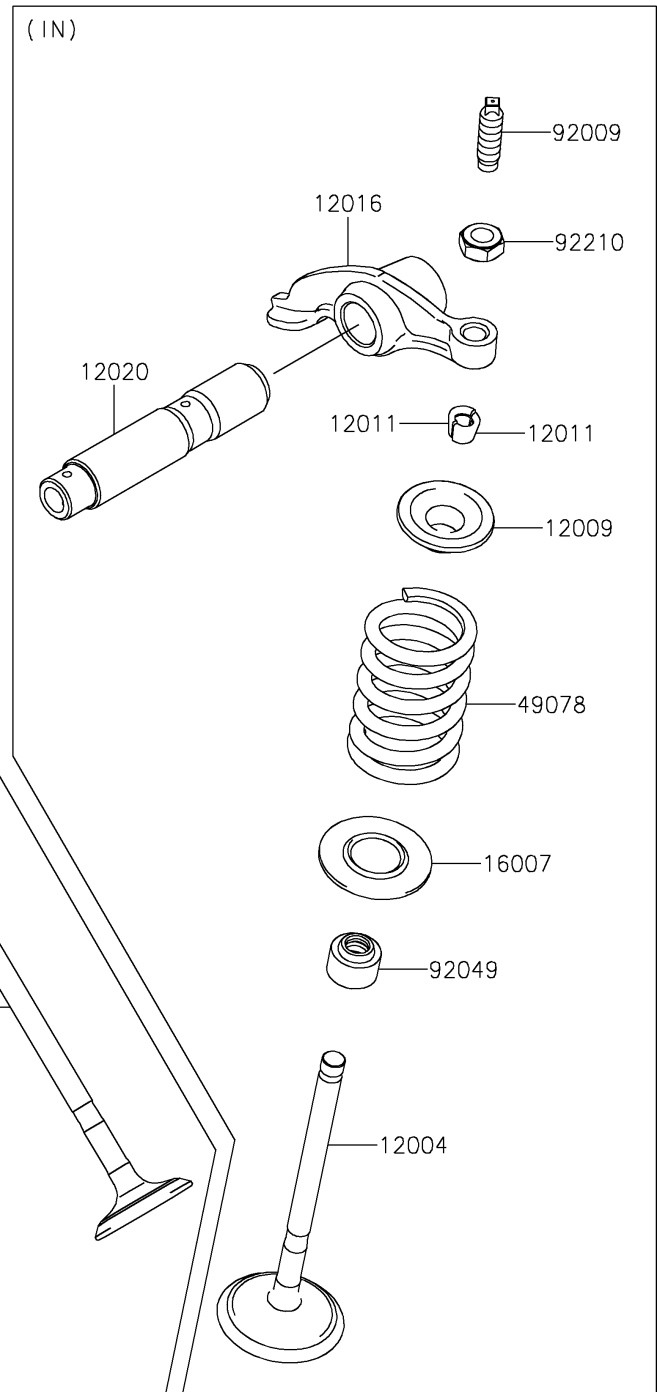

2018 KLX[®]150L

PARTS DIAGRAM

Valve(s)

E1210

2018 KLX[®]150L

PARTS LIST

Valve(s)

ITEM NAME

PART NUMBER

QUANTITY
