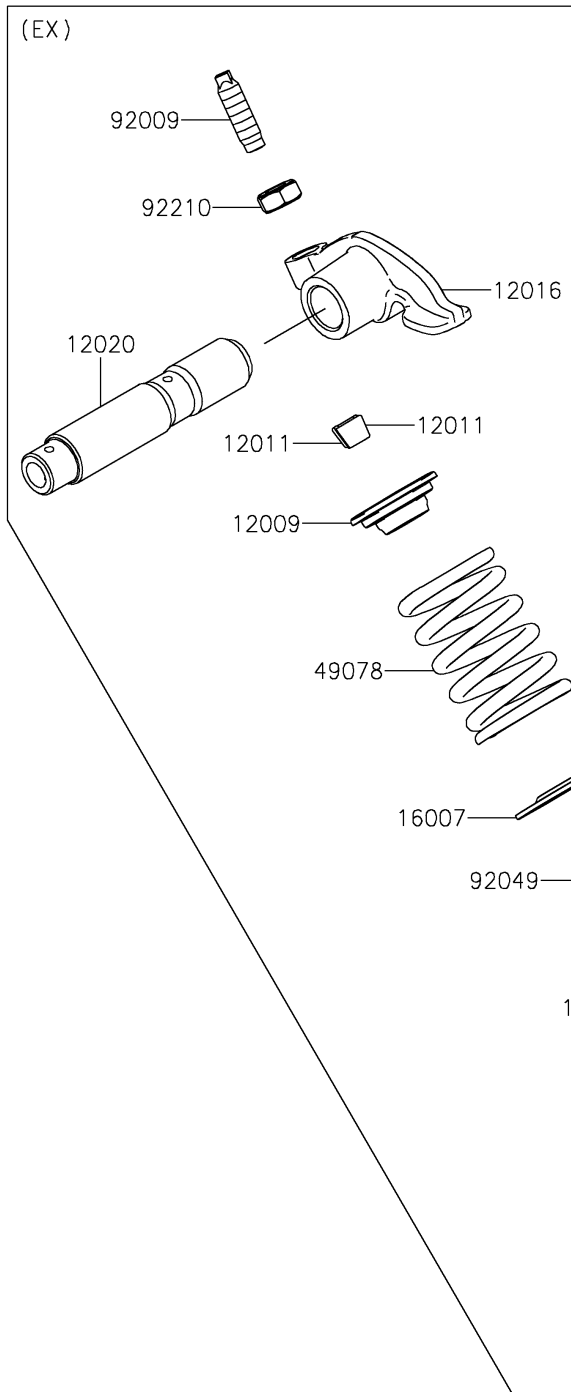

2018 KLX[®]150L

PARTS DIAGRAM

Valve(s)

E1210

2018 KLX[®]150L

PARTS LIST

Valve(s)

ITEM NAME

PART NUMBER

QUANTITY
