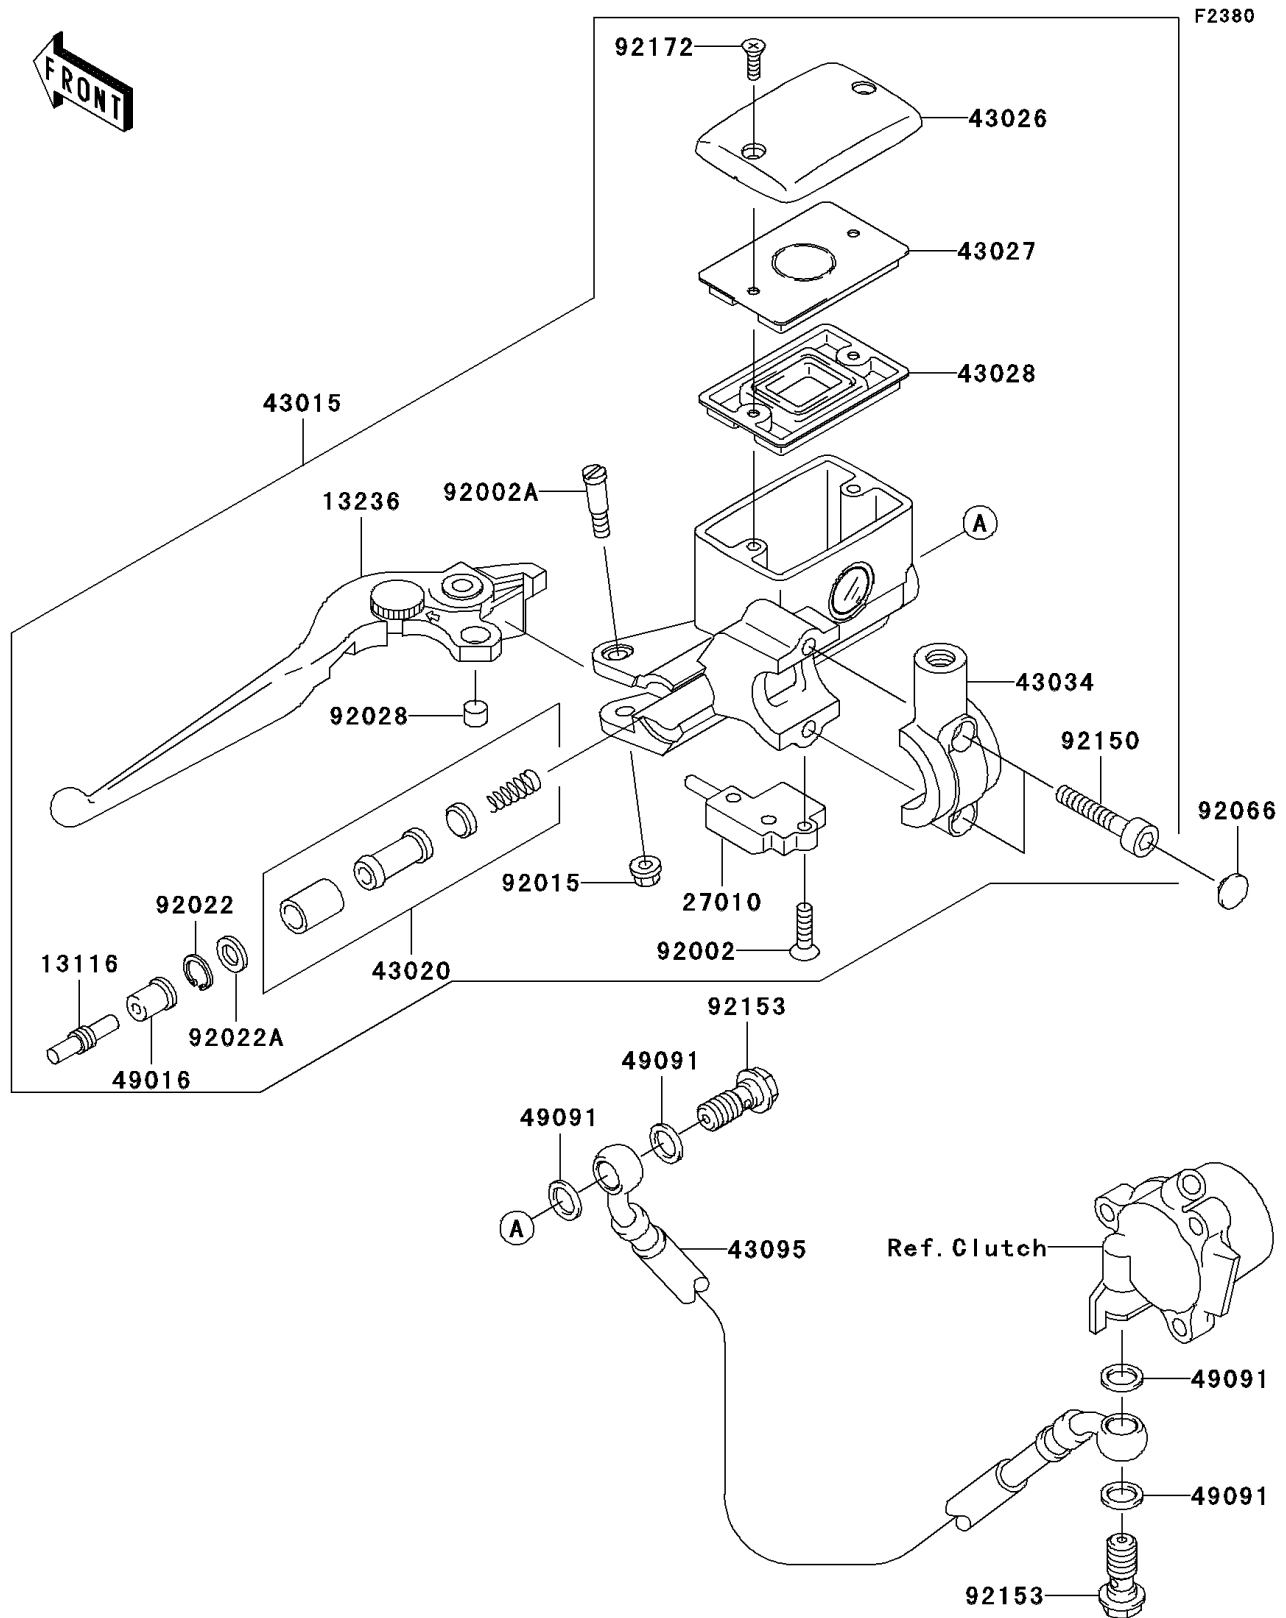

2008 Vulcan® 1600 Classic

PARTS DIAGRAM

Clutch Master Cylinder

2008 Vulcan® 1600 Classic

PARTS LIST

Clutch Master Cylinder

ITEM NAME

PART NUMBER

QUANTITY
