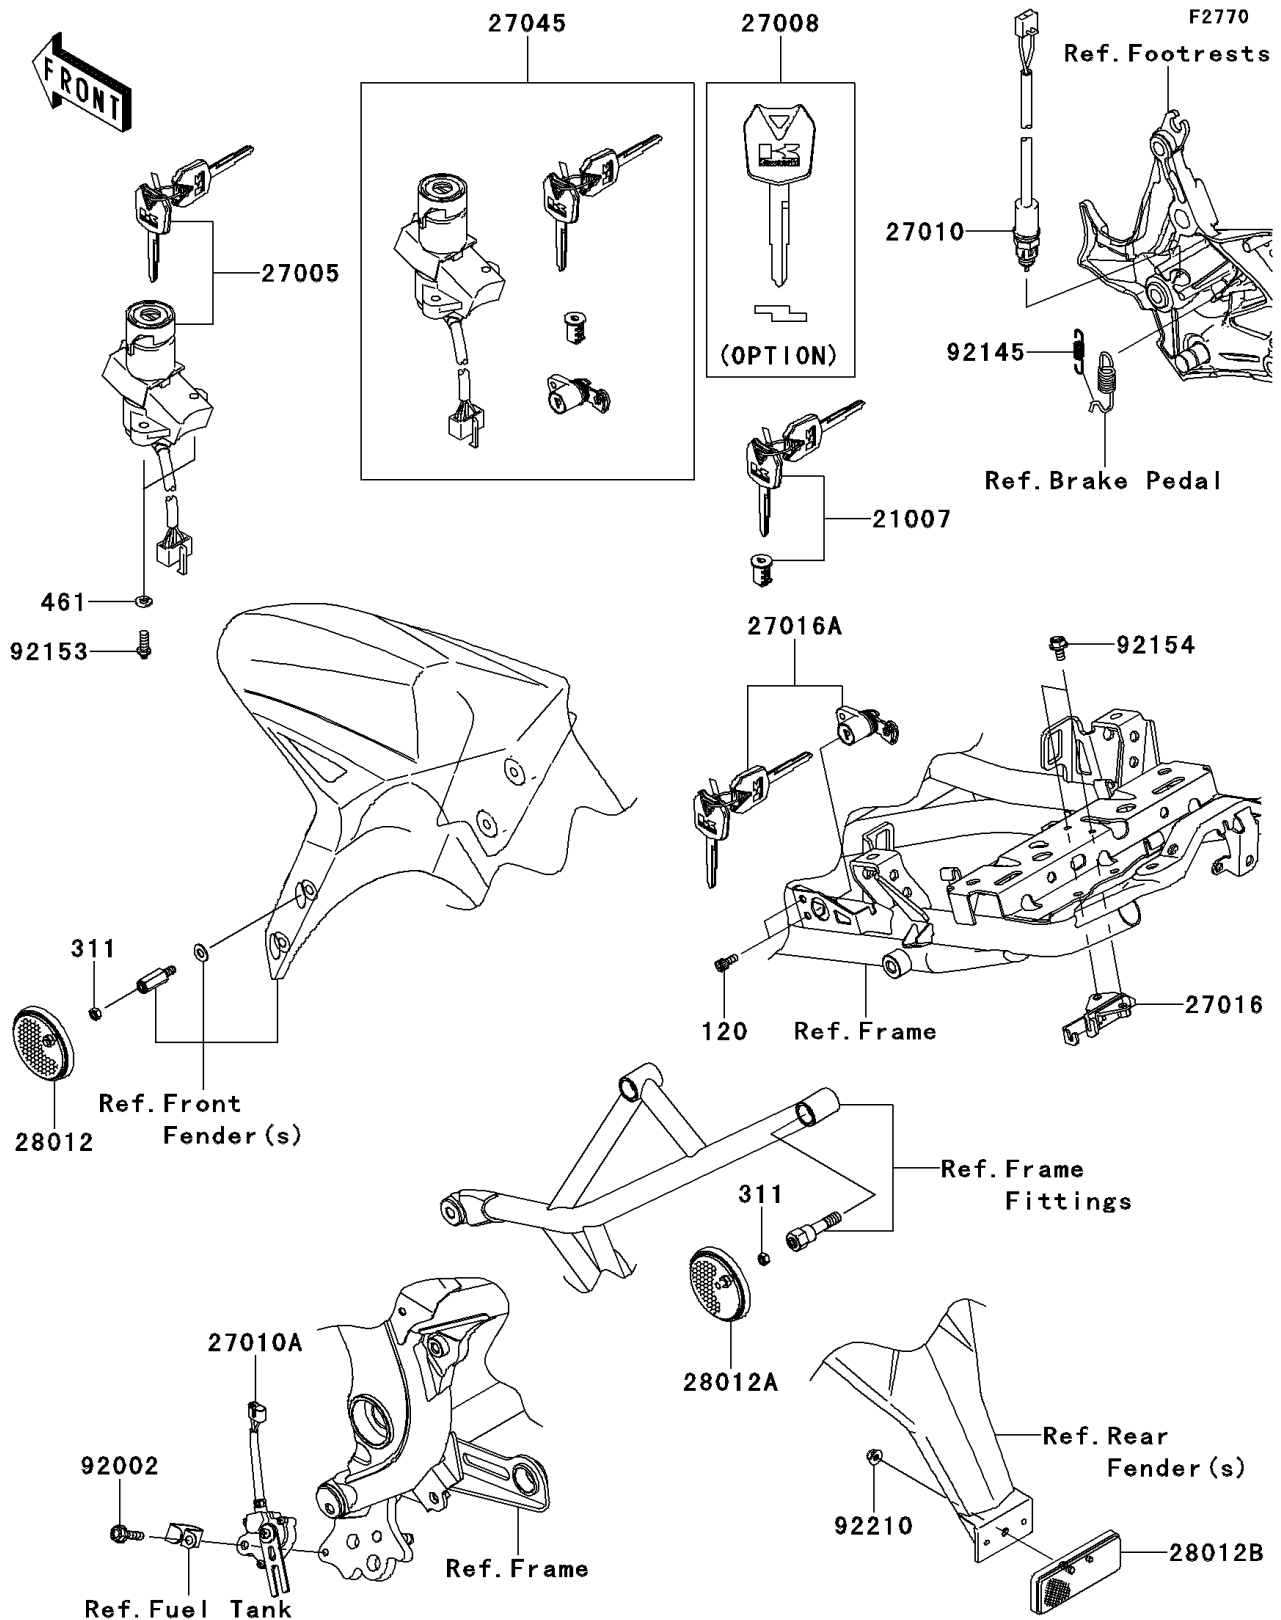

2014 VERSYS® ABS

PARTS DIAGRAM

Ignition Switch

2014 VERSYS® ABS

PARTS LIST

Ignition Switch

ITEM NAME

PART NUMBER

QUANTITY
