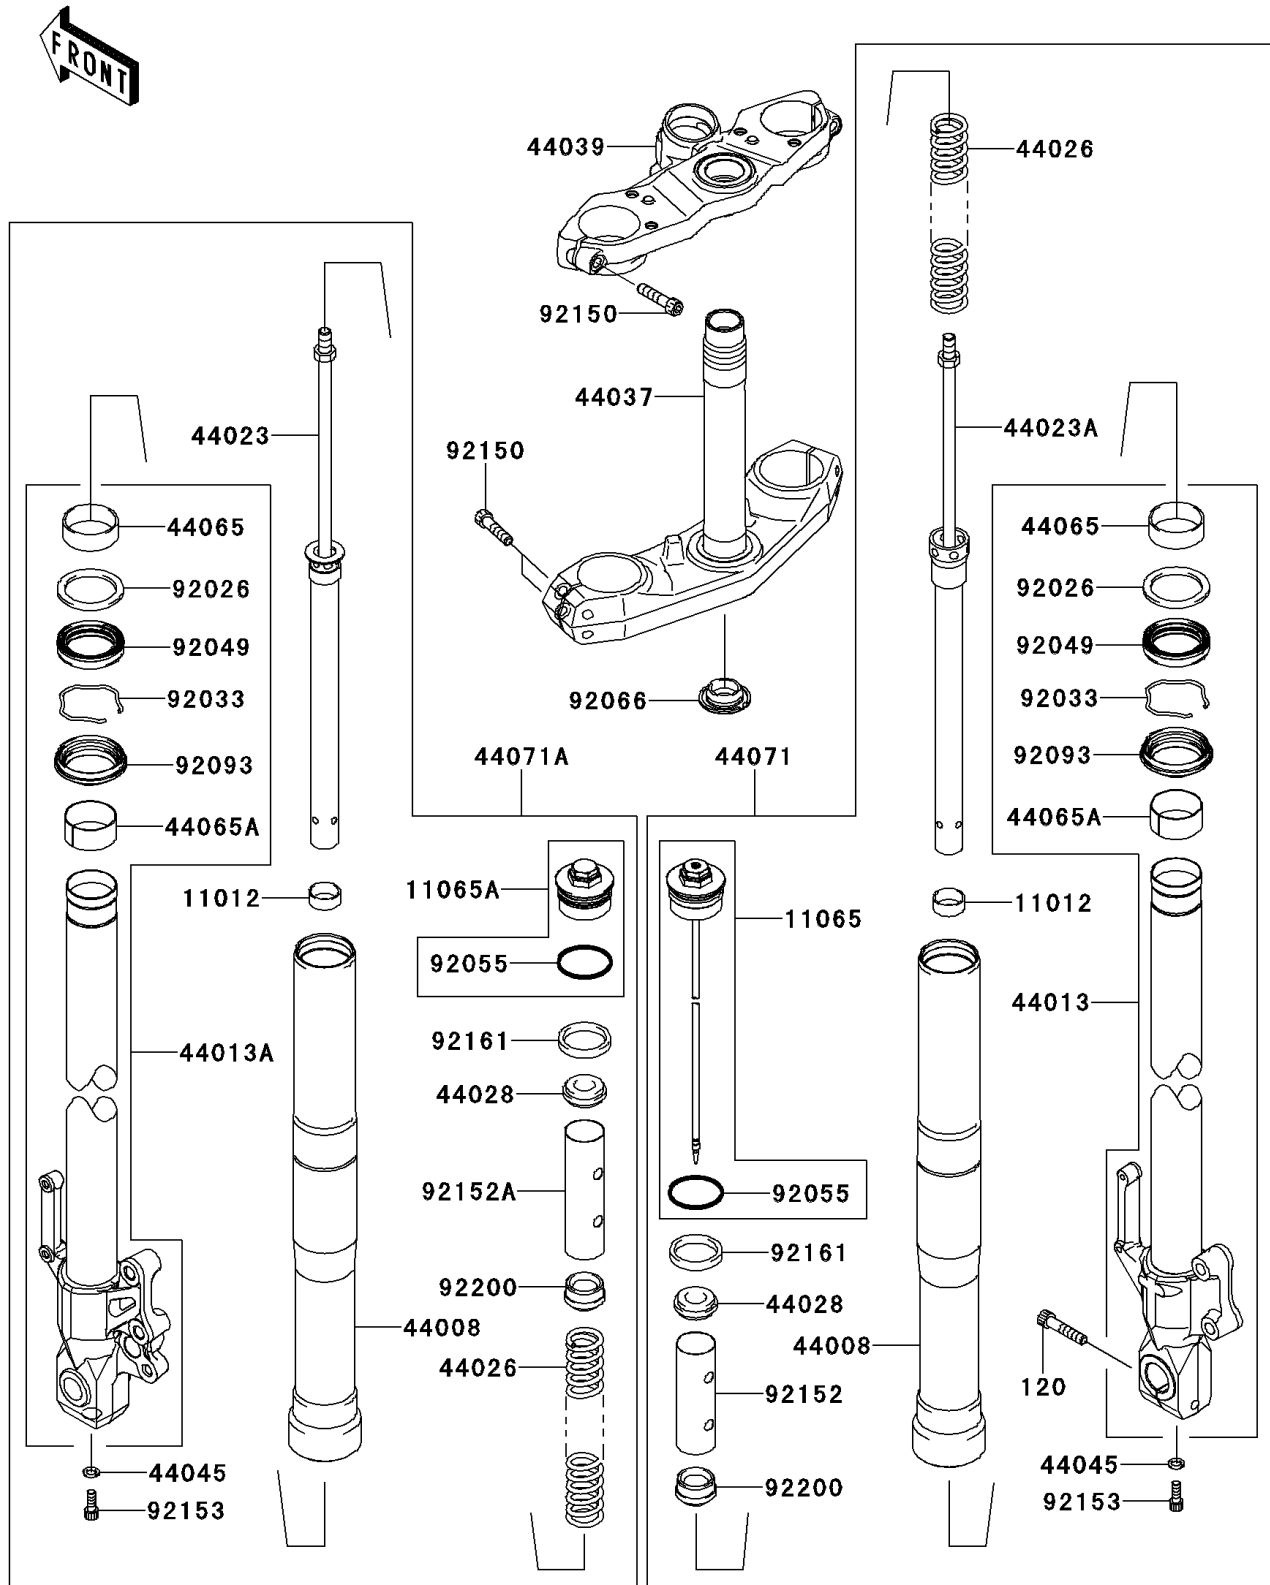

2014 VERSYS® ABS

PARTS DIAGRAM

Front Fork

F2340

2014 VERSYS[®] ABS

PARTS LIST

Front Fork

ITEM NAME

PART NUMBER

QUANTITY
