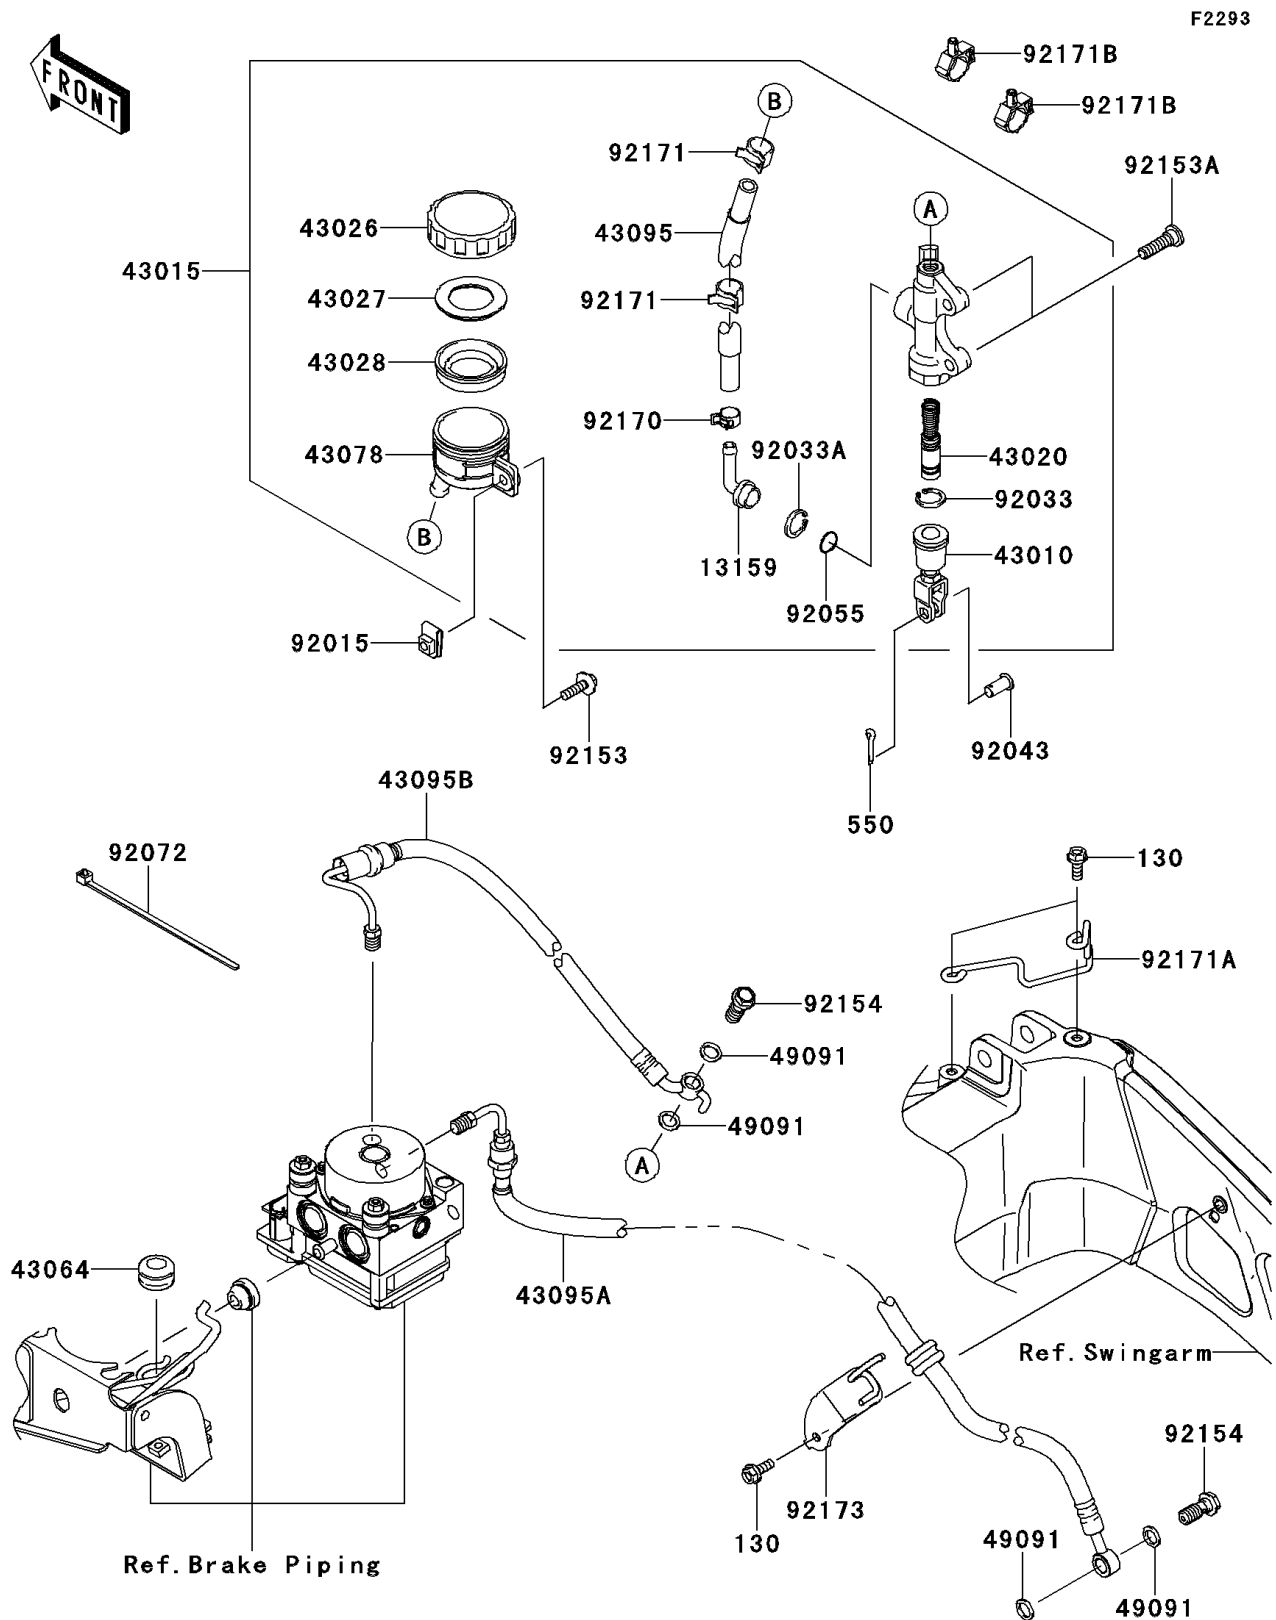

2014 VERSYS® ABS

PARTS DIAGRAM

Rear Master Cylinder

2014 VERSYS[®] ABS

PARTS LIST

Rear Master Cylinder

ITEM NAME

PART NUMBER

QUANTITY
