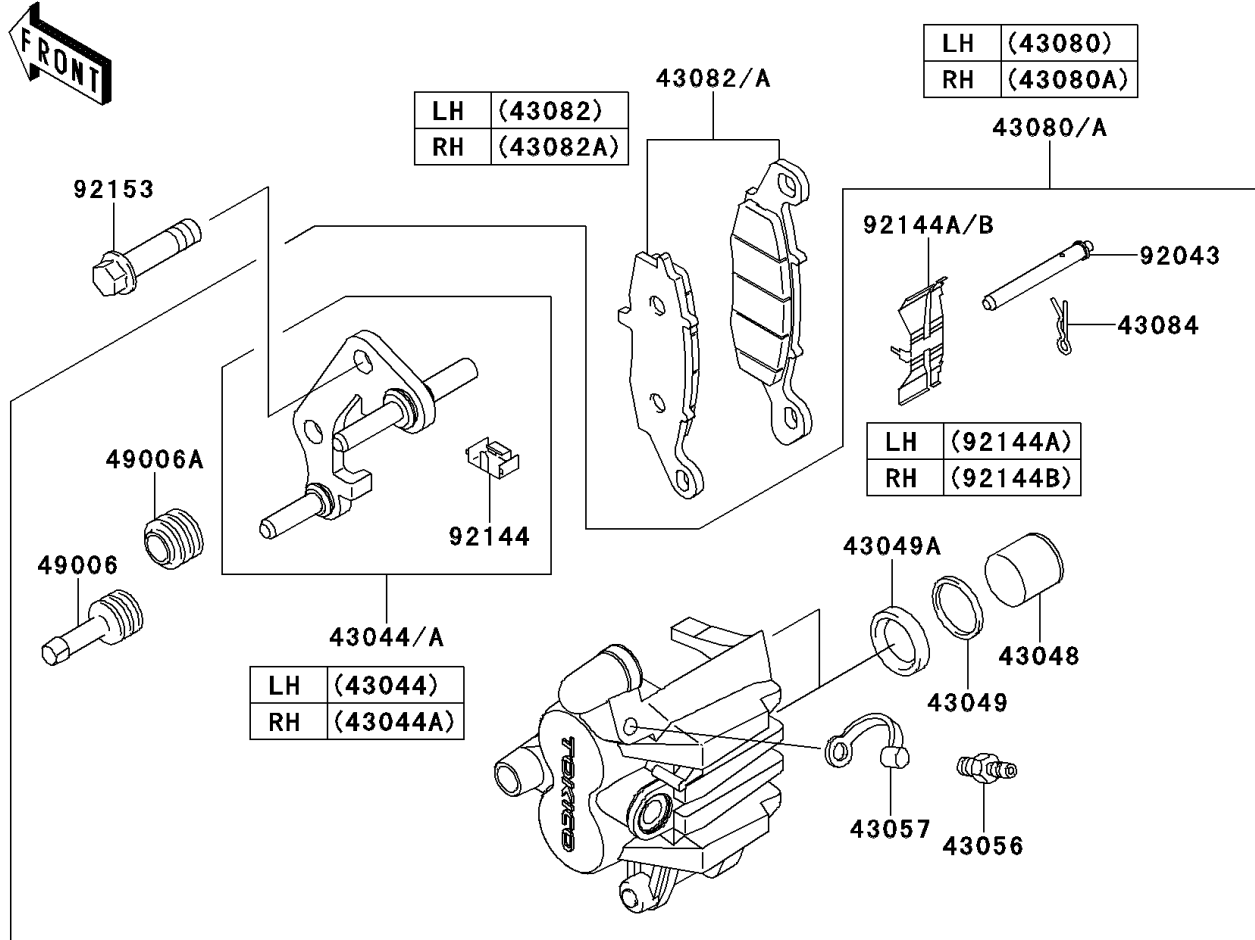

2014 VERSYS® ABS

PARTS DIAGRAM

Front Brake

F2292

2014 VERSYS[®] ABS

PARTS LIST

Front Brake

ITEM NAME

PART NUMBER

QUANTITY
