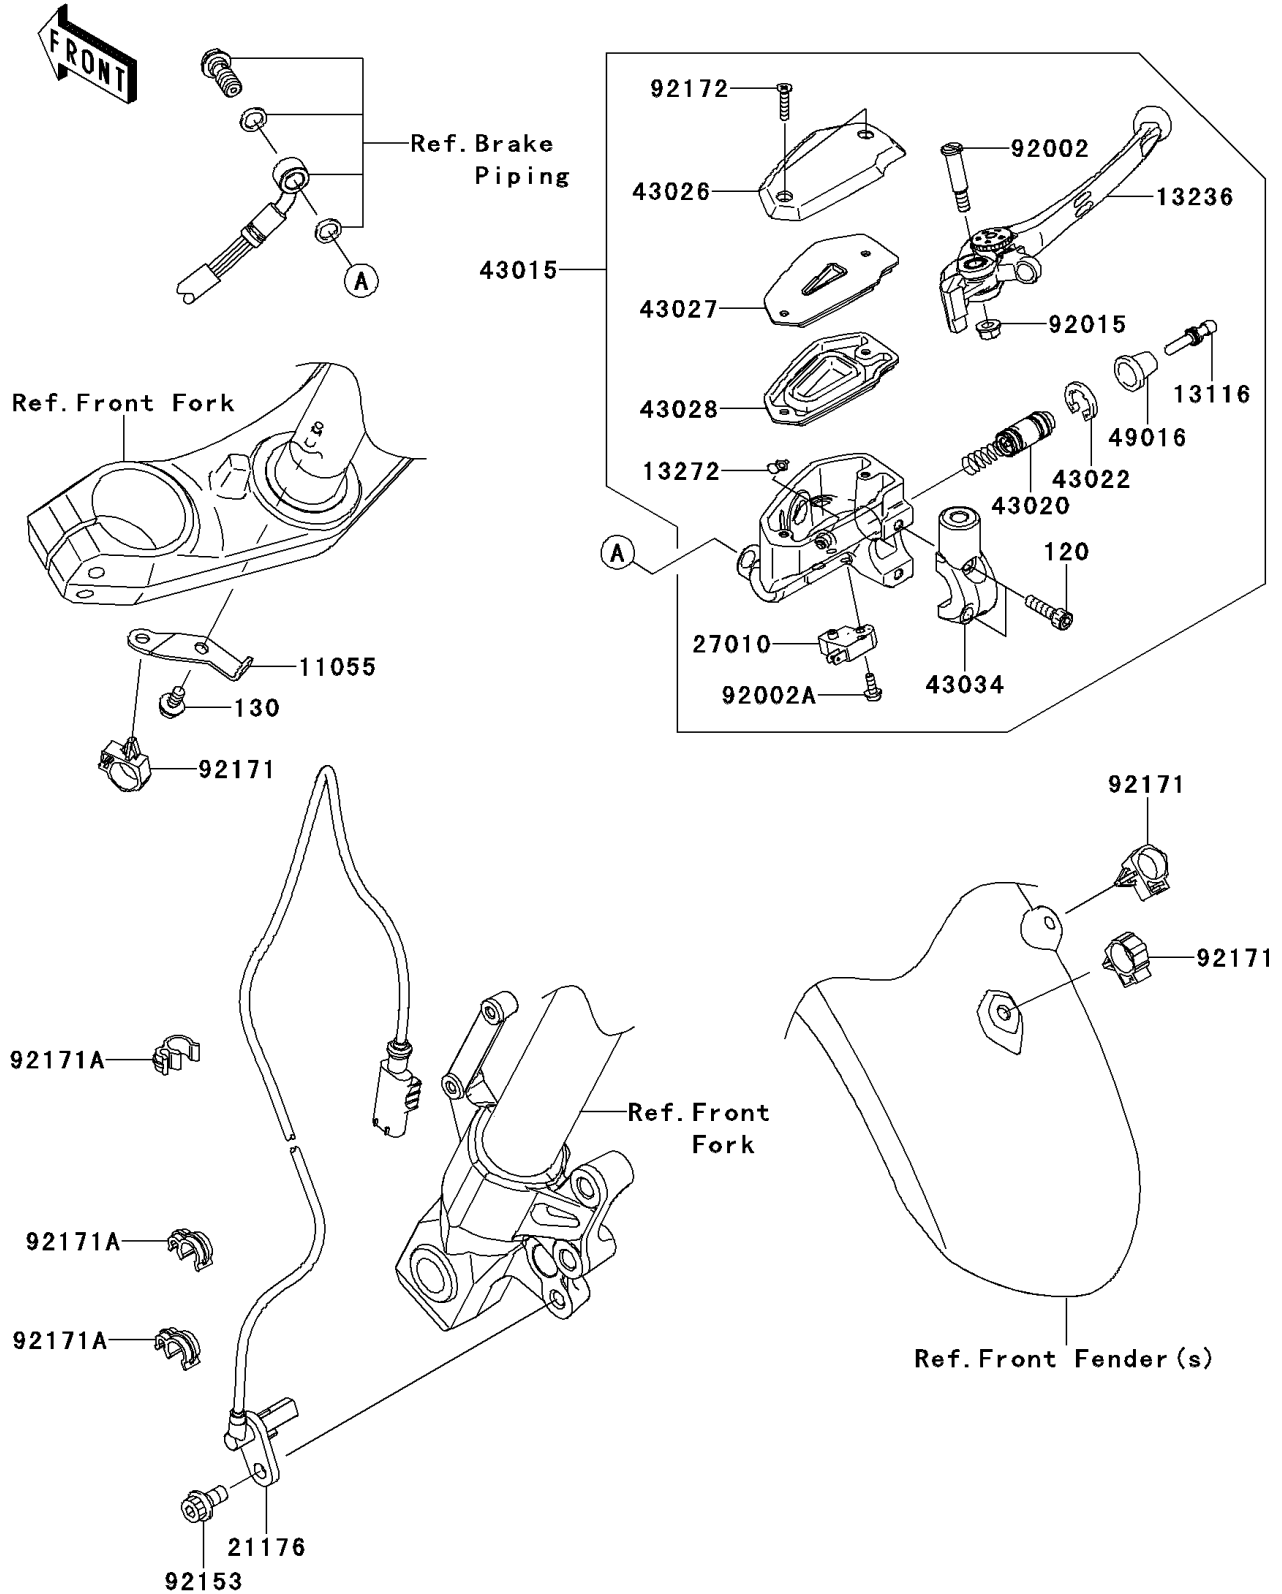

2014 VERSYS® ABS

PARTS DIAGRAM

Front Master Cylinder

F2291

2014 VERSYS® ABS

PARTS LIST

Front Master Cylinder

ITEM NAME

PART NUMBER

QUANTITY
