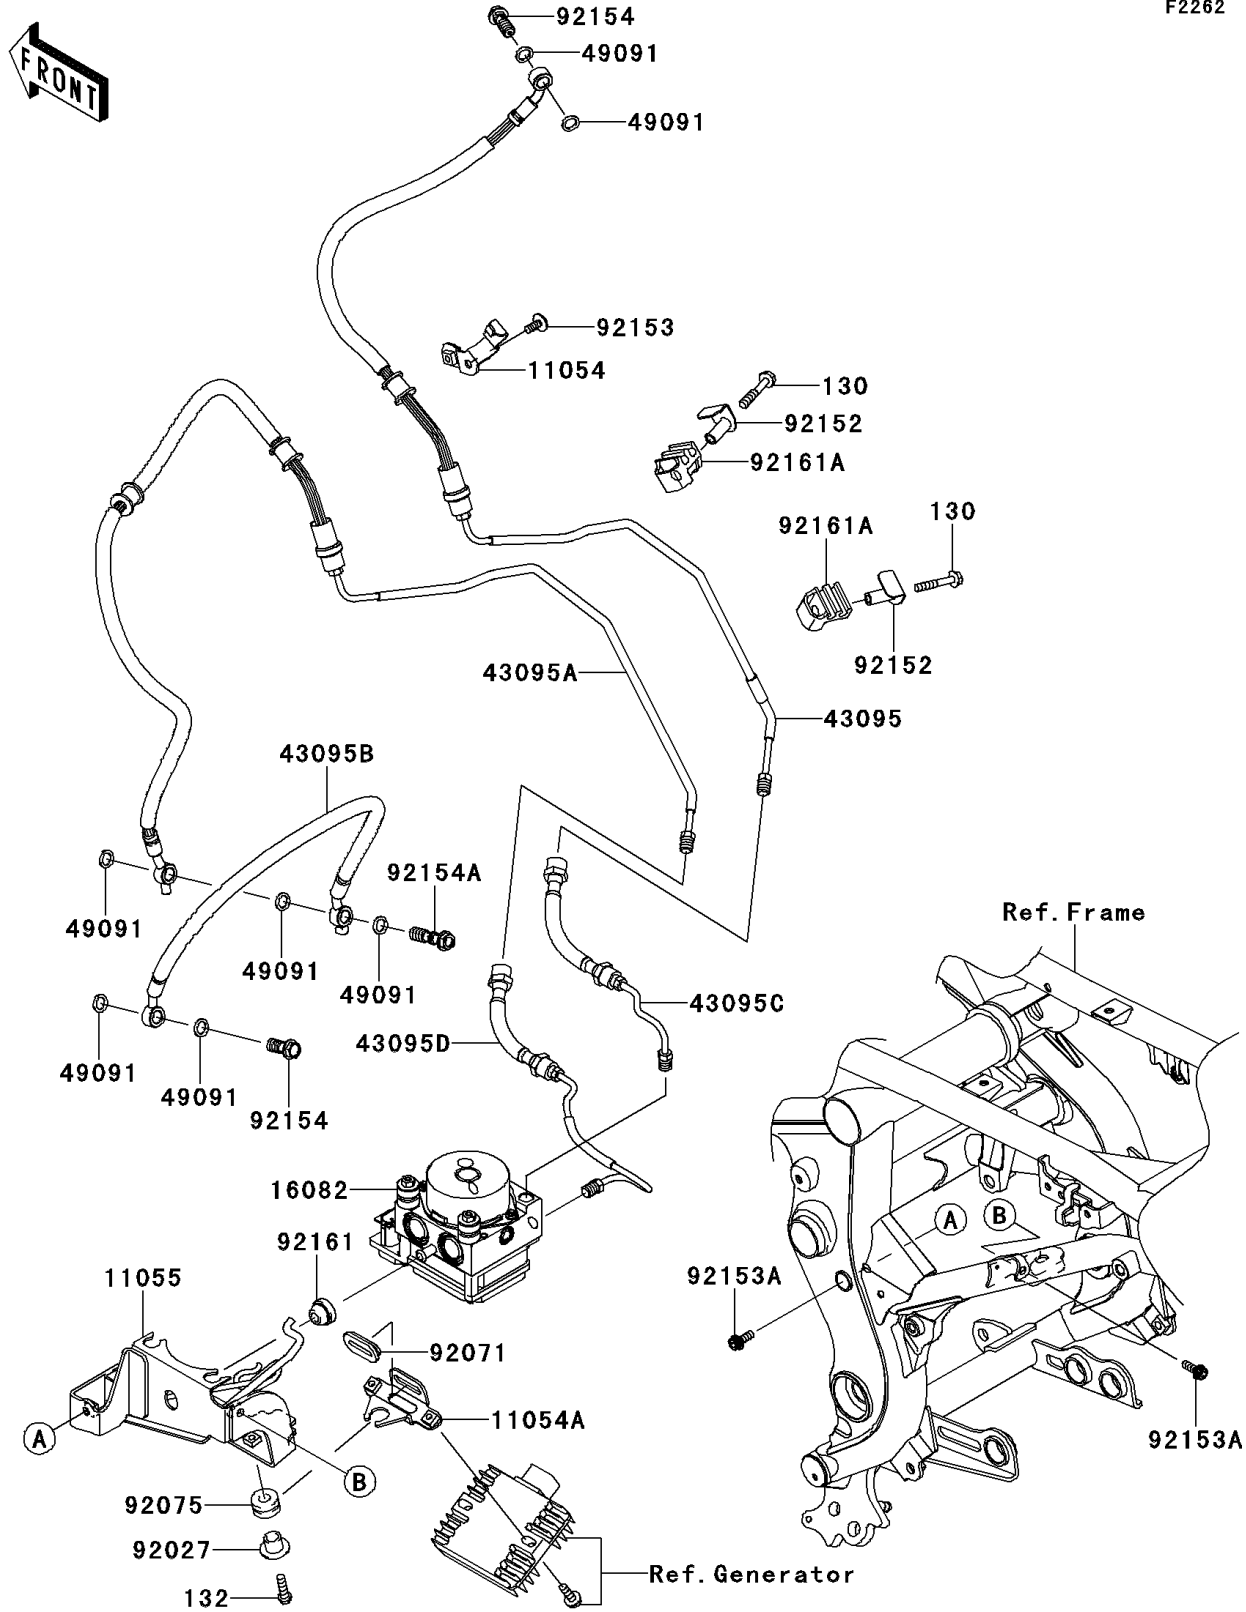

2014 VERSYS® ABS

PARTS DIAGRAM

Brake Piping

F2262

2014 VERSYS® ABS

PARTS LIST

Brake Piping

Kawasaki

Let the Good Times Roll®

ITEM NAME

PART NUMBER

QUANTITY
