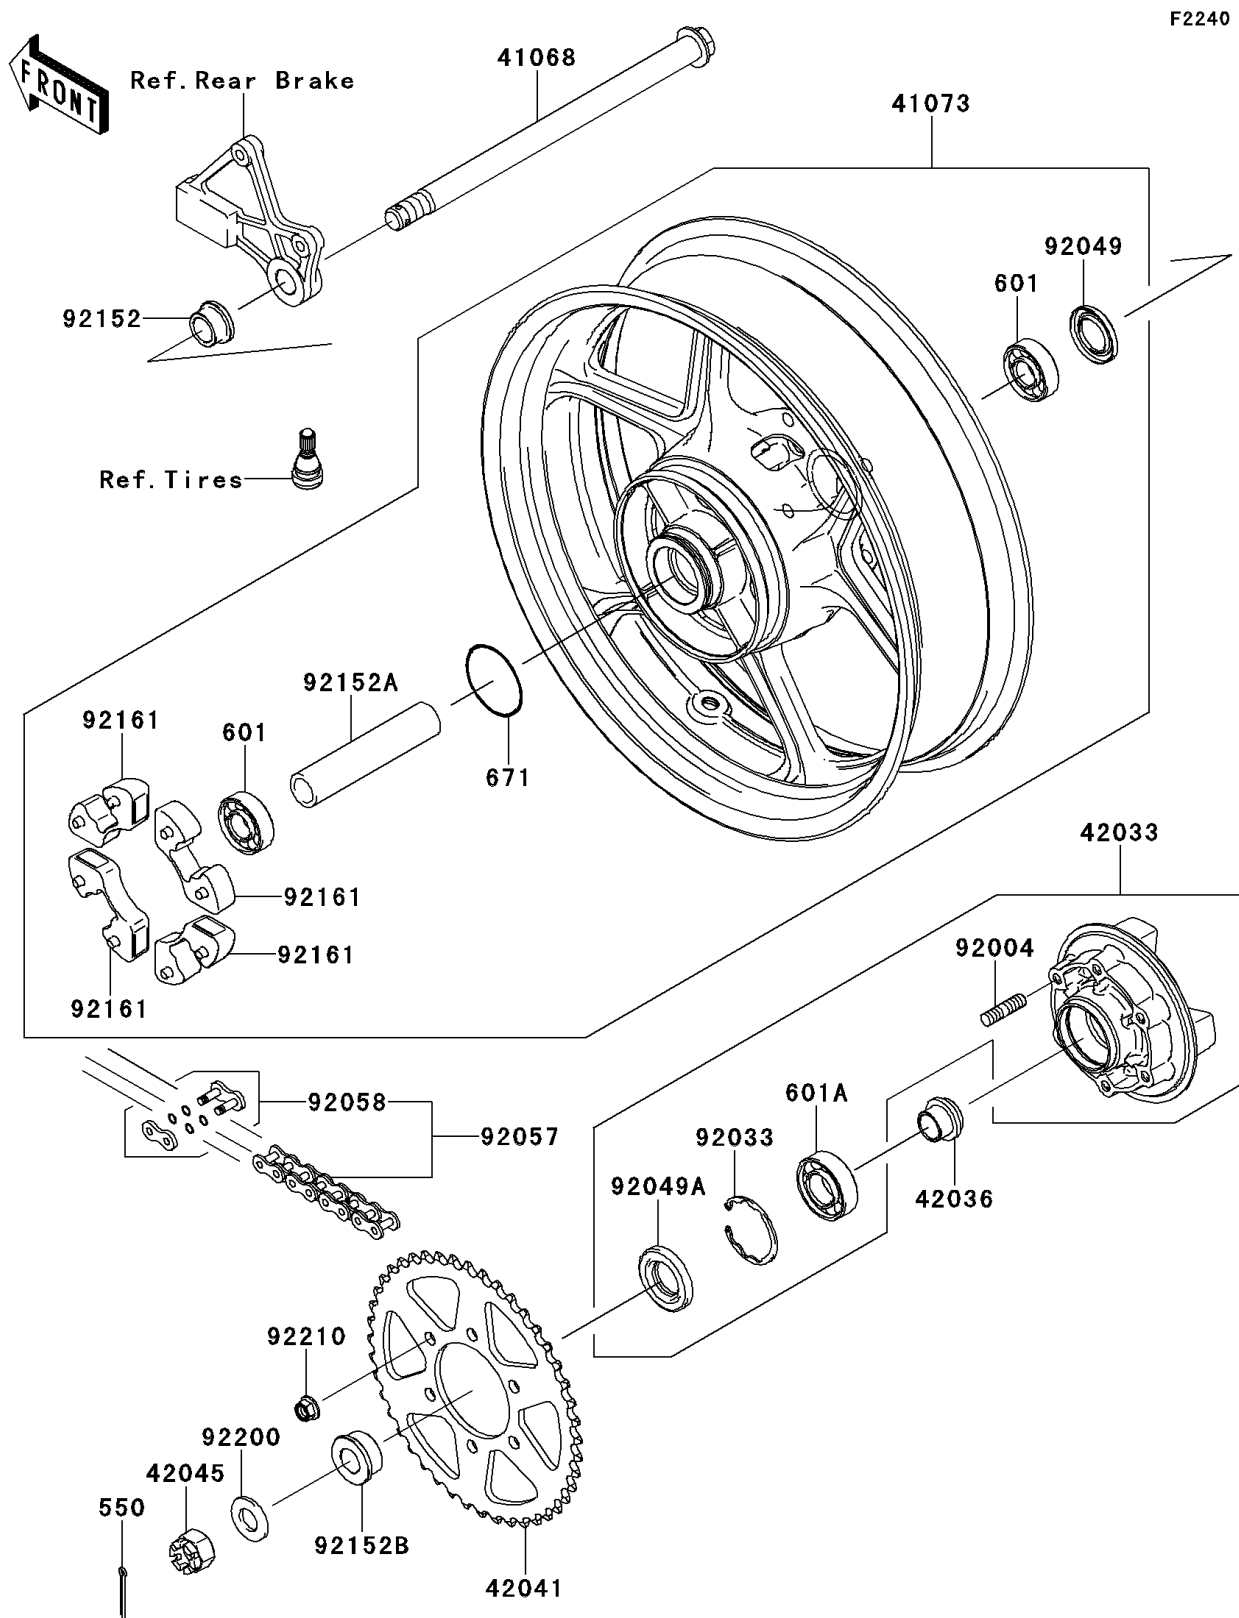

2014 VERSYS® ABS

PARTS DIAGRAM

Rear Hub

2014 VERSYS® ABS

PARTS LIST

Rear Hub

ITEM NAME

PART NUMBER

QUANTITY
