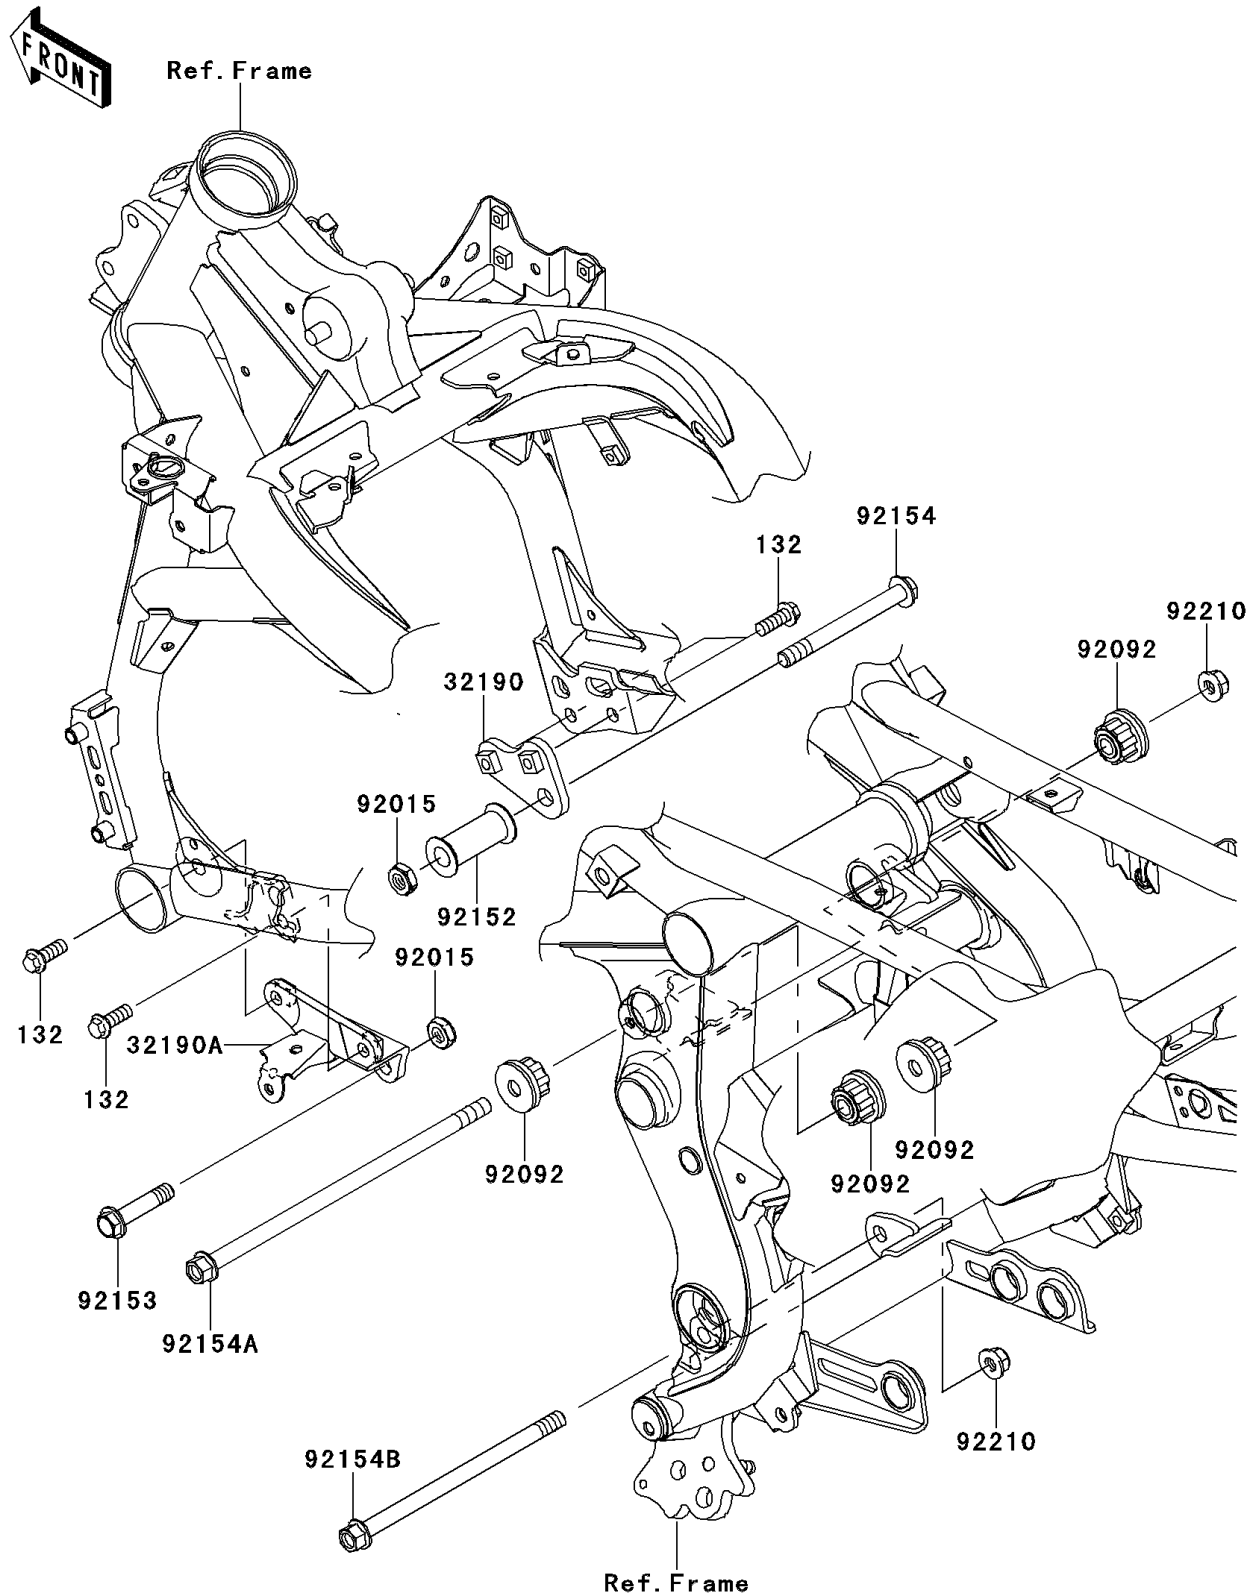

2014 VERSYS® ABS

PARTS DIAGRAM

Engine Mount

F2122

2014 VERSYS® ABS

PARTS LIST

Engine Mount

Kawasaki

Let the Good Times Roll®

ITEM NAME

PART NUMBER

QUANTITY
