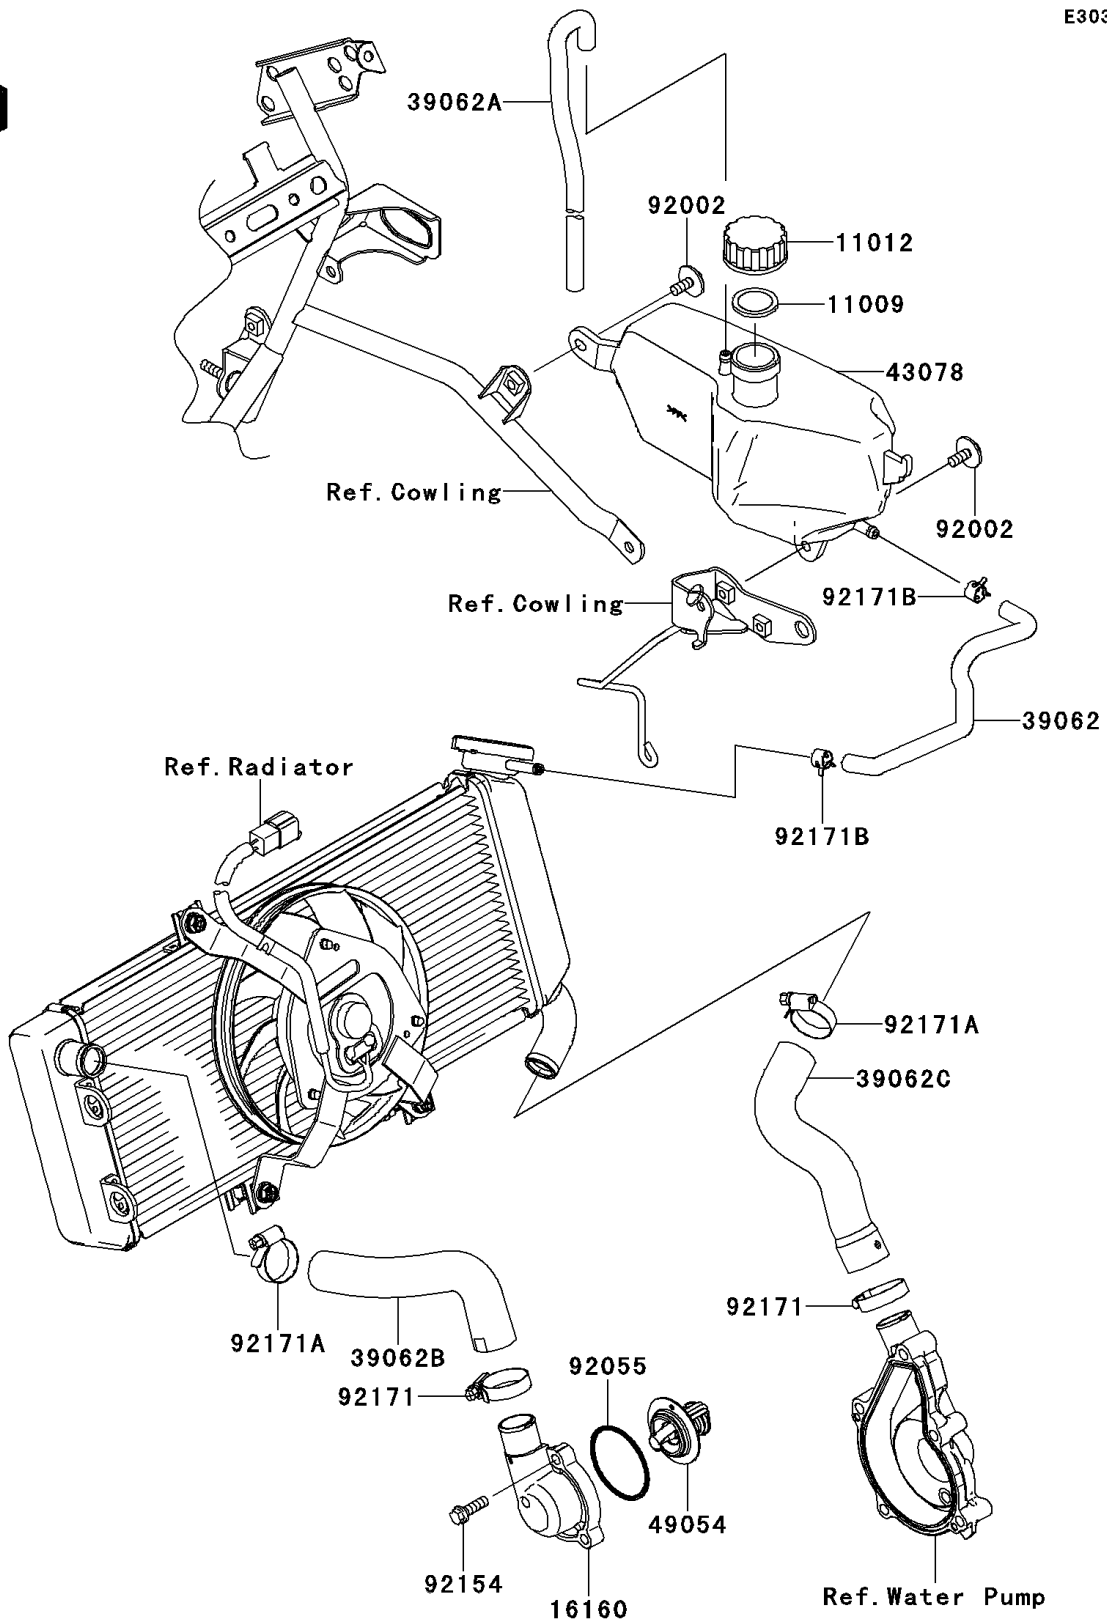

2014 VERSYS® ABS

PARTS DIAGRAM

Water Pipe

E3037

2014 VERSYS[®] ABS

PARTS LIST

Water Pipe

ITEM NAME

PART NUMBER

QUANTITY
