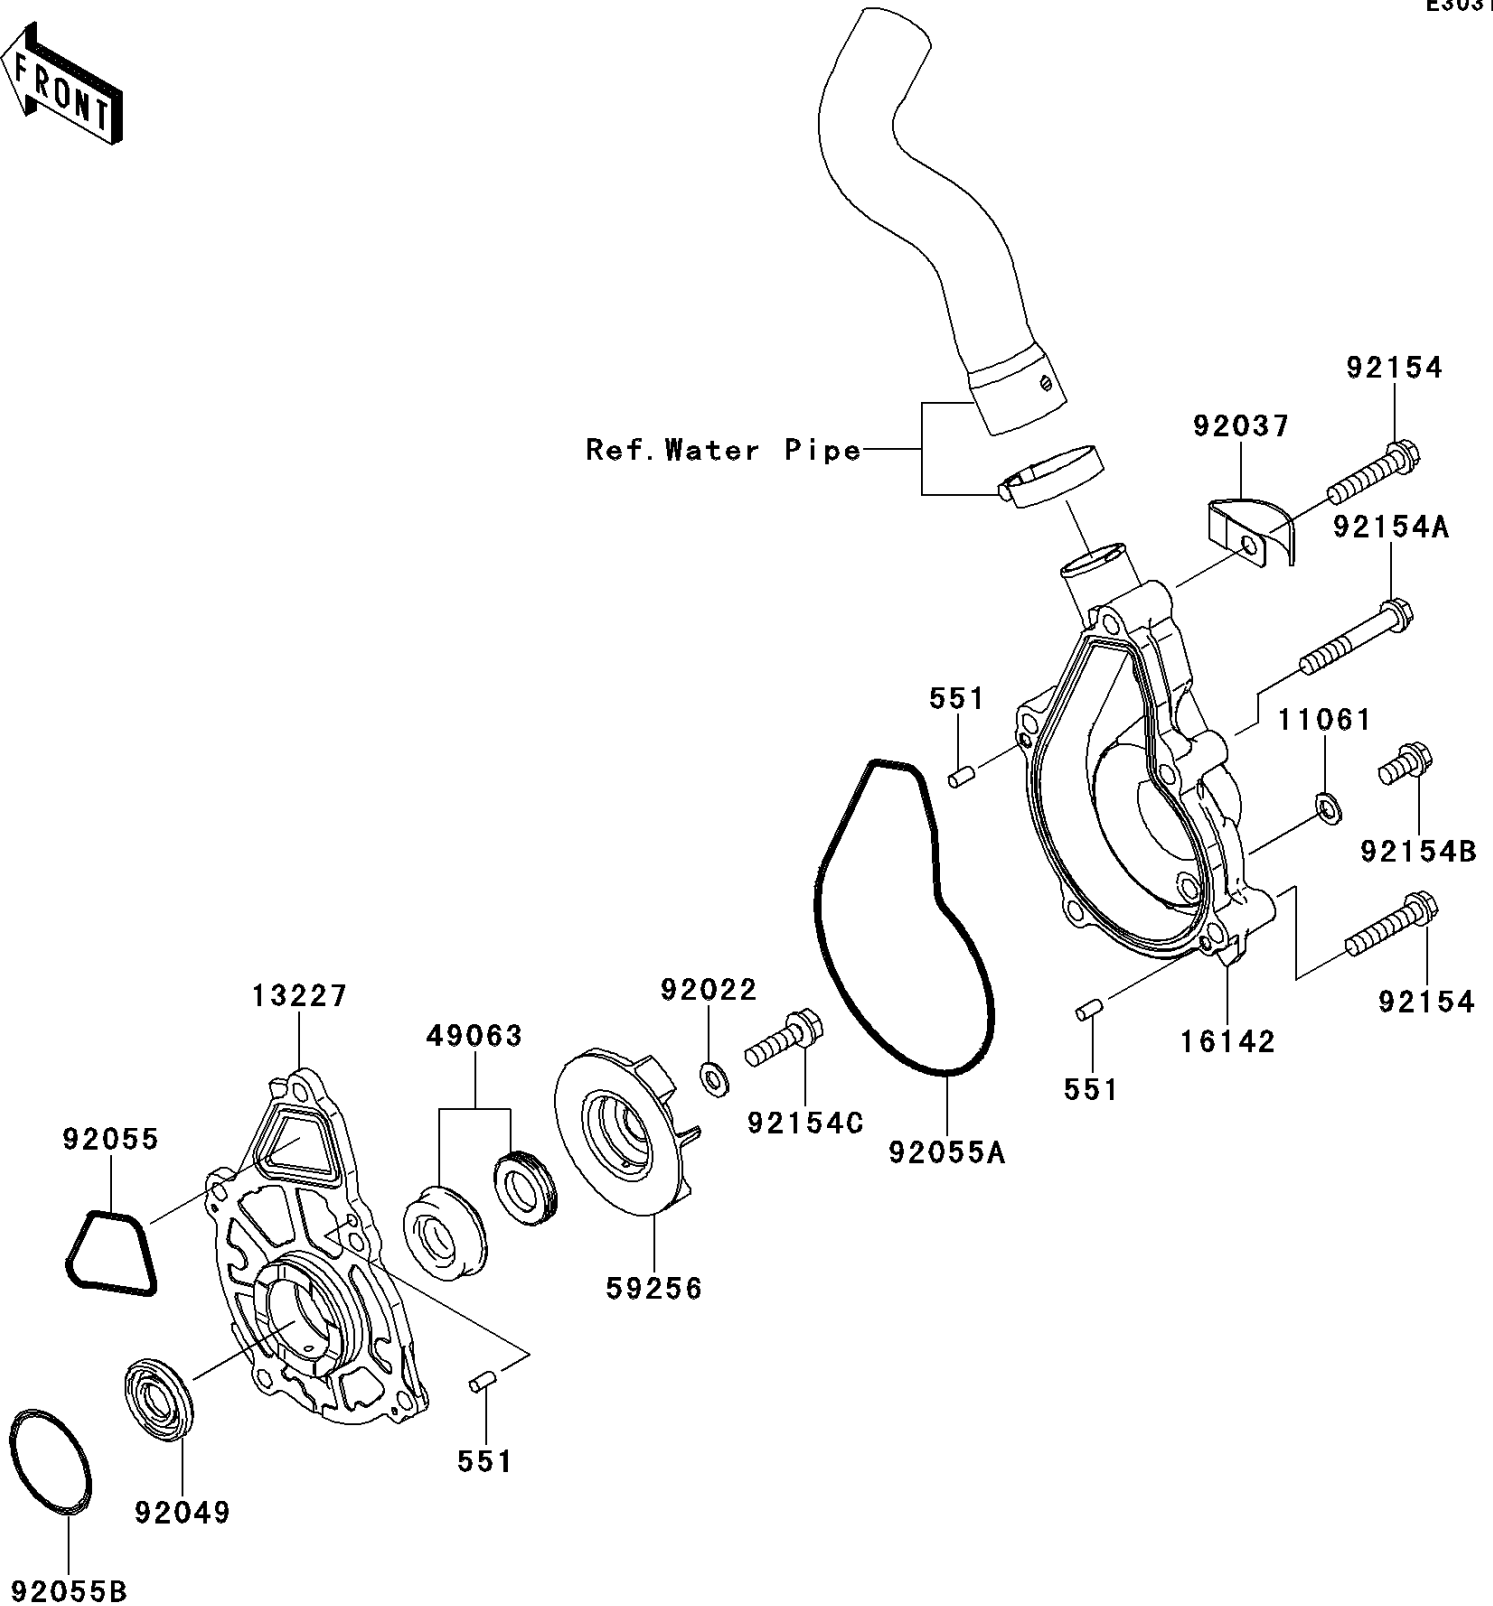

2014 VERSYS® ABS

PARTS DIAGRAM

Water Pump

E3031

2014 VERSYS® ABS

PARTS LIST

Water Pump

ITEM NAME

PART NUMBER

QUANTITY
