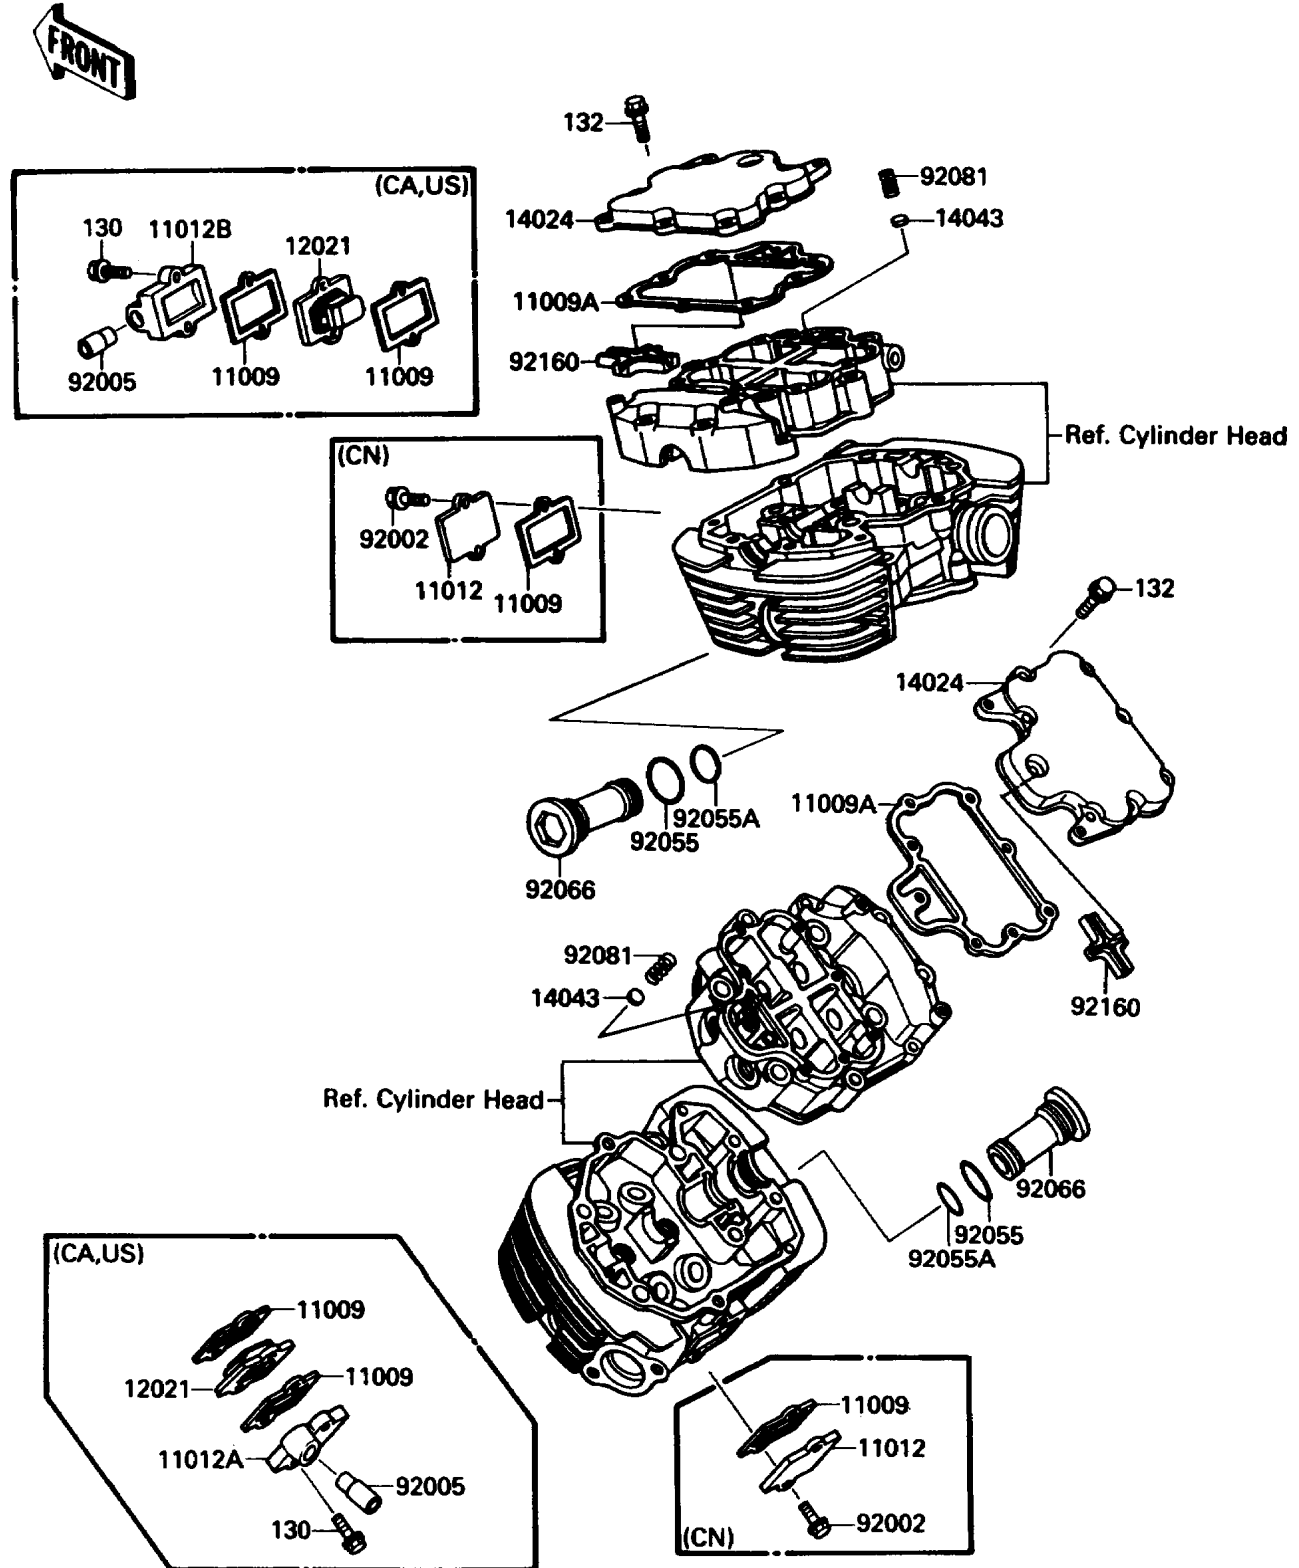

1988 Vulcan 88 SE

PARTS DIAGRAM

Cylinder Head Cover

E1112-0099

1988 Vulcan 88 SE

PARTS LIST

Cylinder Head Cover

ITEM NAME

PART NUMBER

QUANTITY
