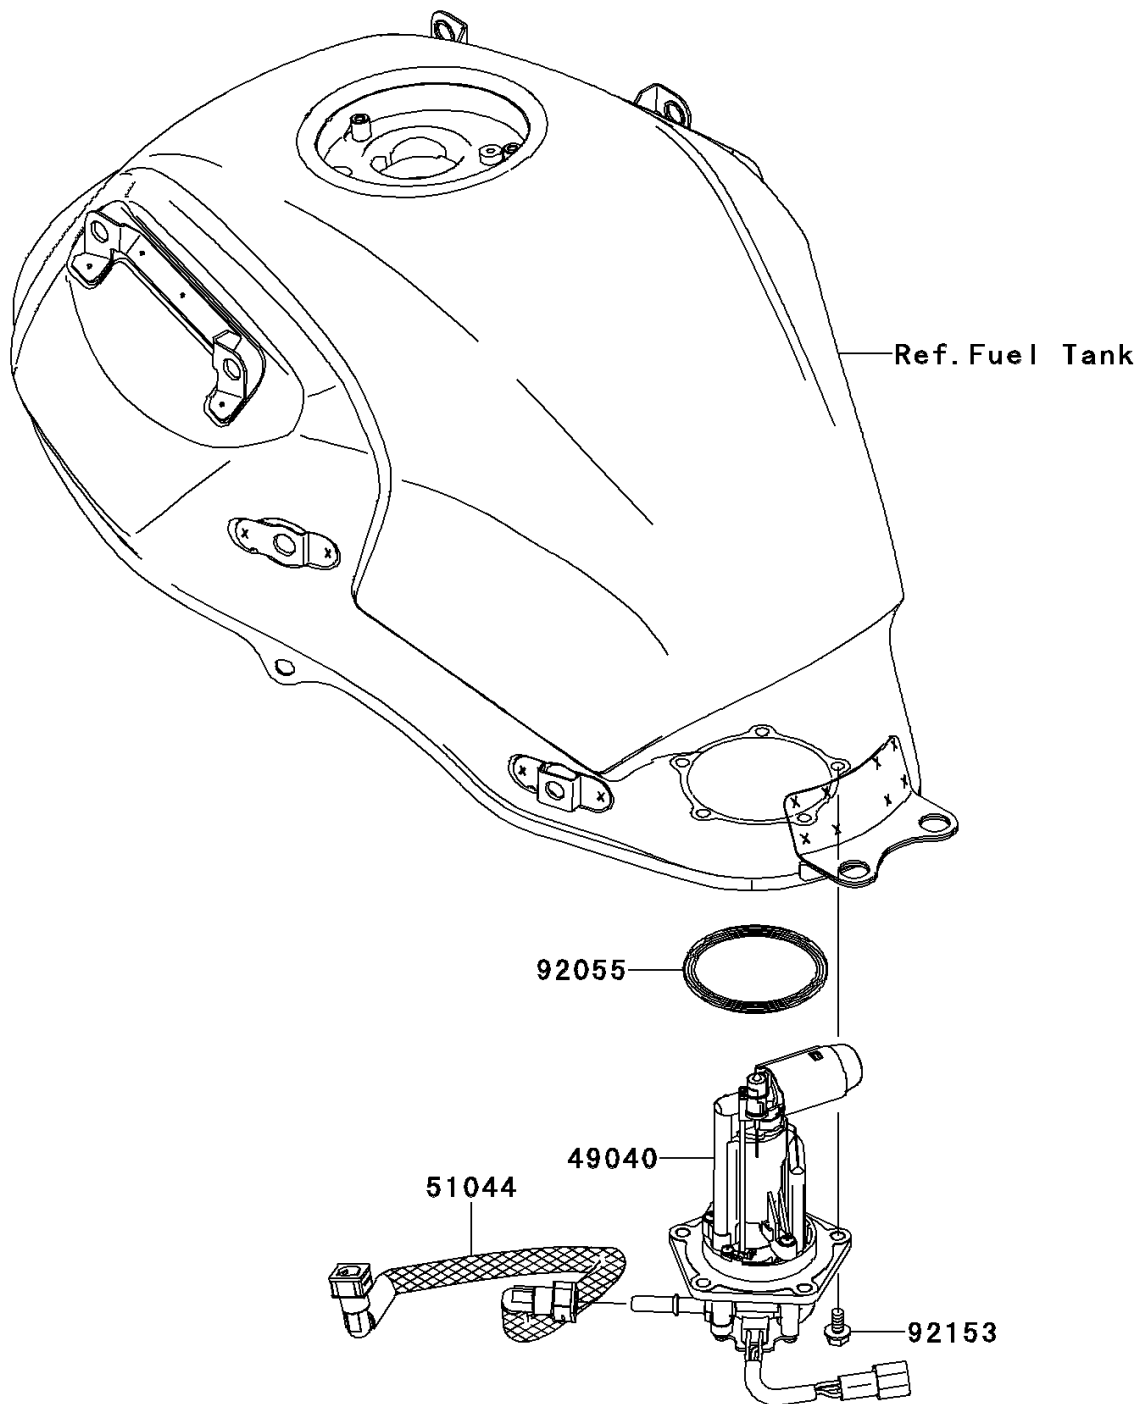

2014 VERSYS® ABS

PARTS DIAGRAM

Fuel Pump

Kawasaki

Let the Good Times Roll®

E1520

2014 VERSYS® ABS

PARTS LIST

Fuel Pump

ITEM NAME

PART NUMBER

QUANTITY
