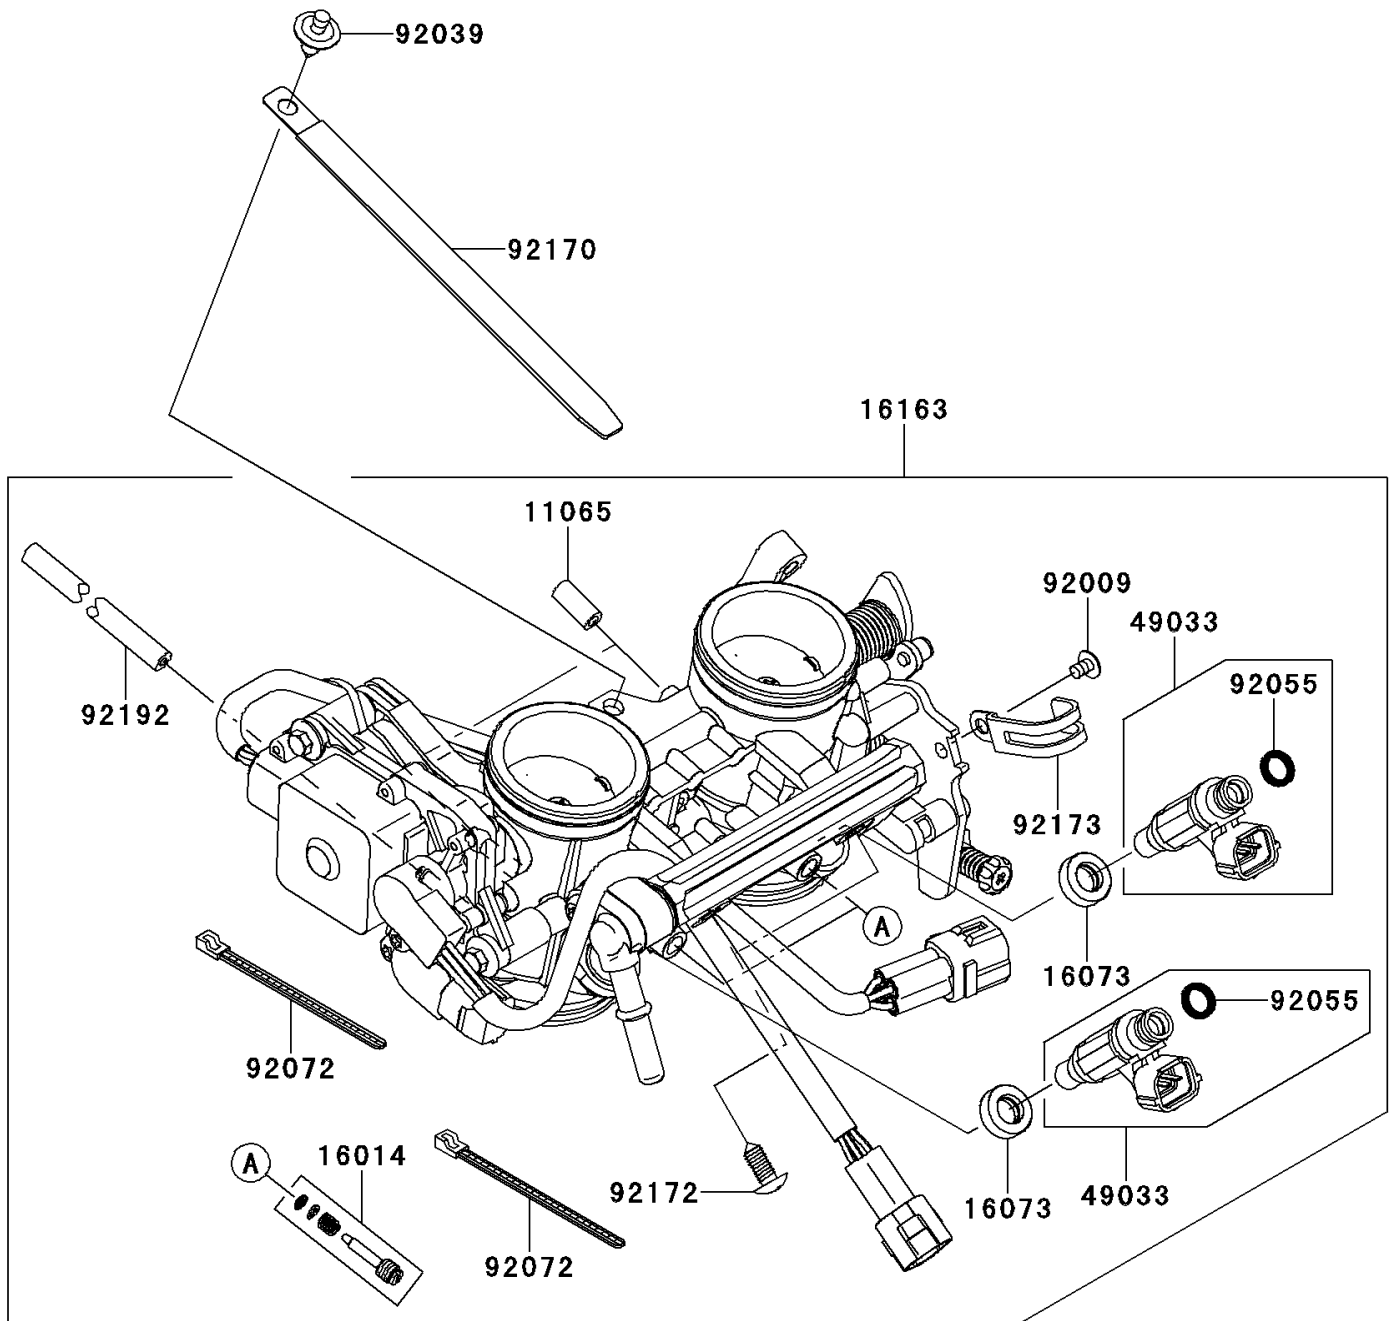

2014 VERSYS® ABS

PARTS DIAGRAM

Throttle

E1510

2014 VERSYS® ABS

PARTS LIST

Throttle

ITEM NAME

PART NUMBER

QUANTITY
