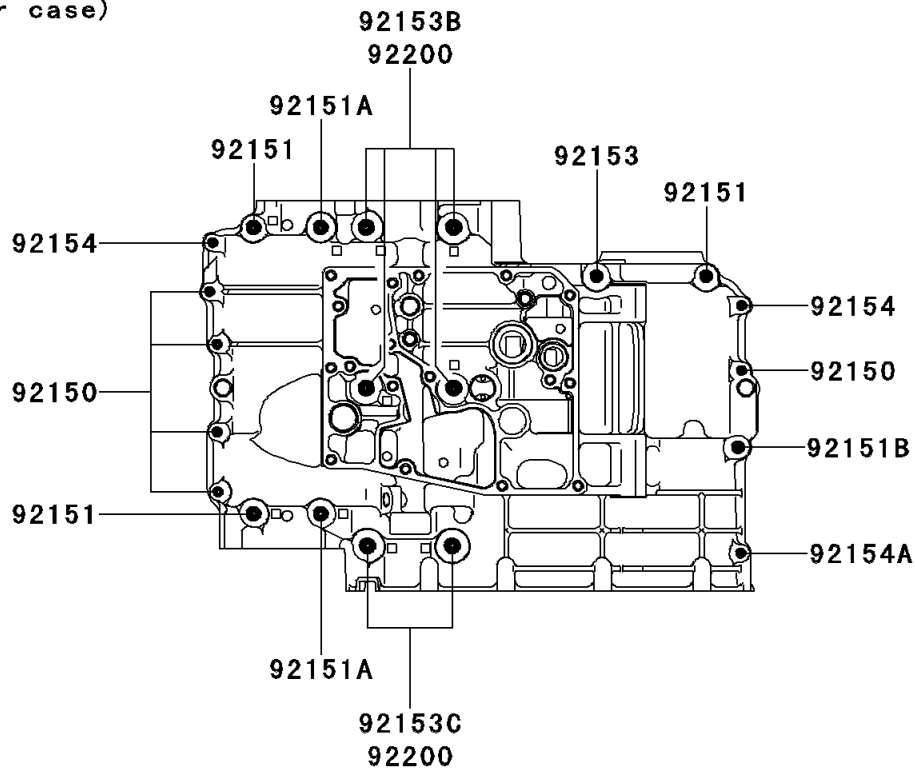

2014 VERSYS® ABS

PARTS DIAGRAM

Crankcase Bolt Pattern

E1412

(Upper case)

(Lower case)

2014 VERSYS[®] ABS

PARTS LIST

Crankcase Bolt Pattern

ITEM NAME

PART NUMBER

QUANTITY
