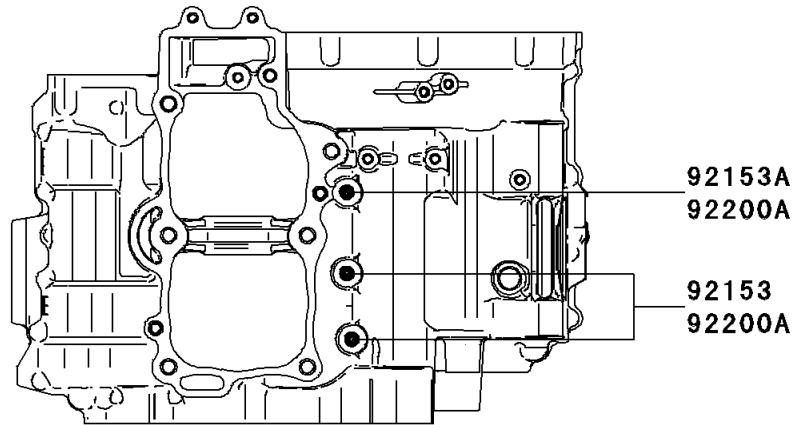

2014 VERSYS® ABS

PARTS DIAGRAM

Crankcase Bolt Pattern

E1412

(Upper case)

(Lower case)

2014 VERSYS[®] ABS

PARTS LIST

Crankcase Bolt Pattern

ITEM NAME

PART NUMBER

QUANTITY
