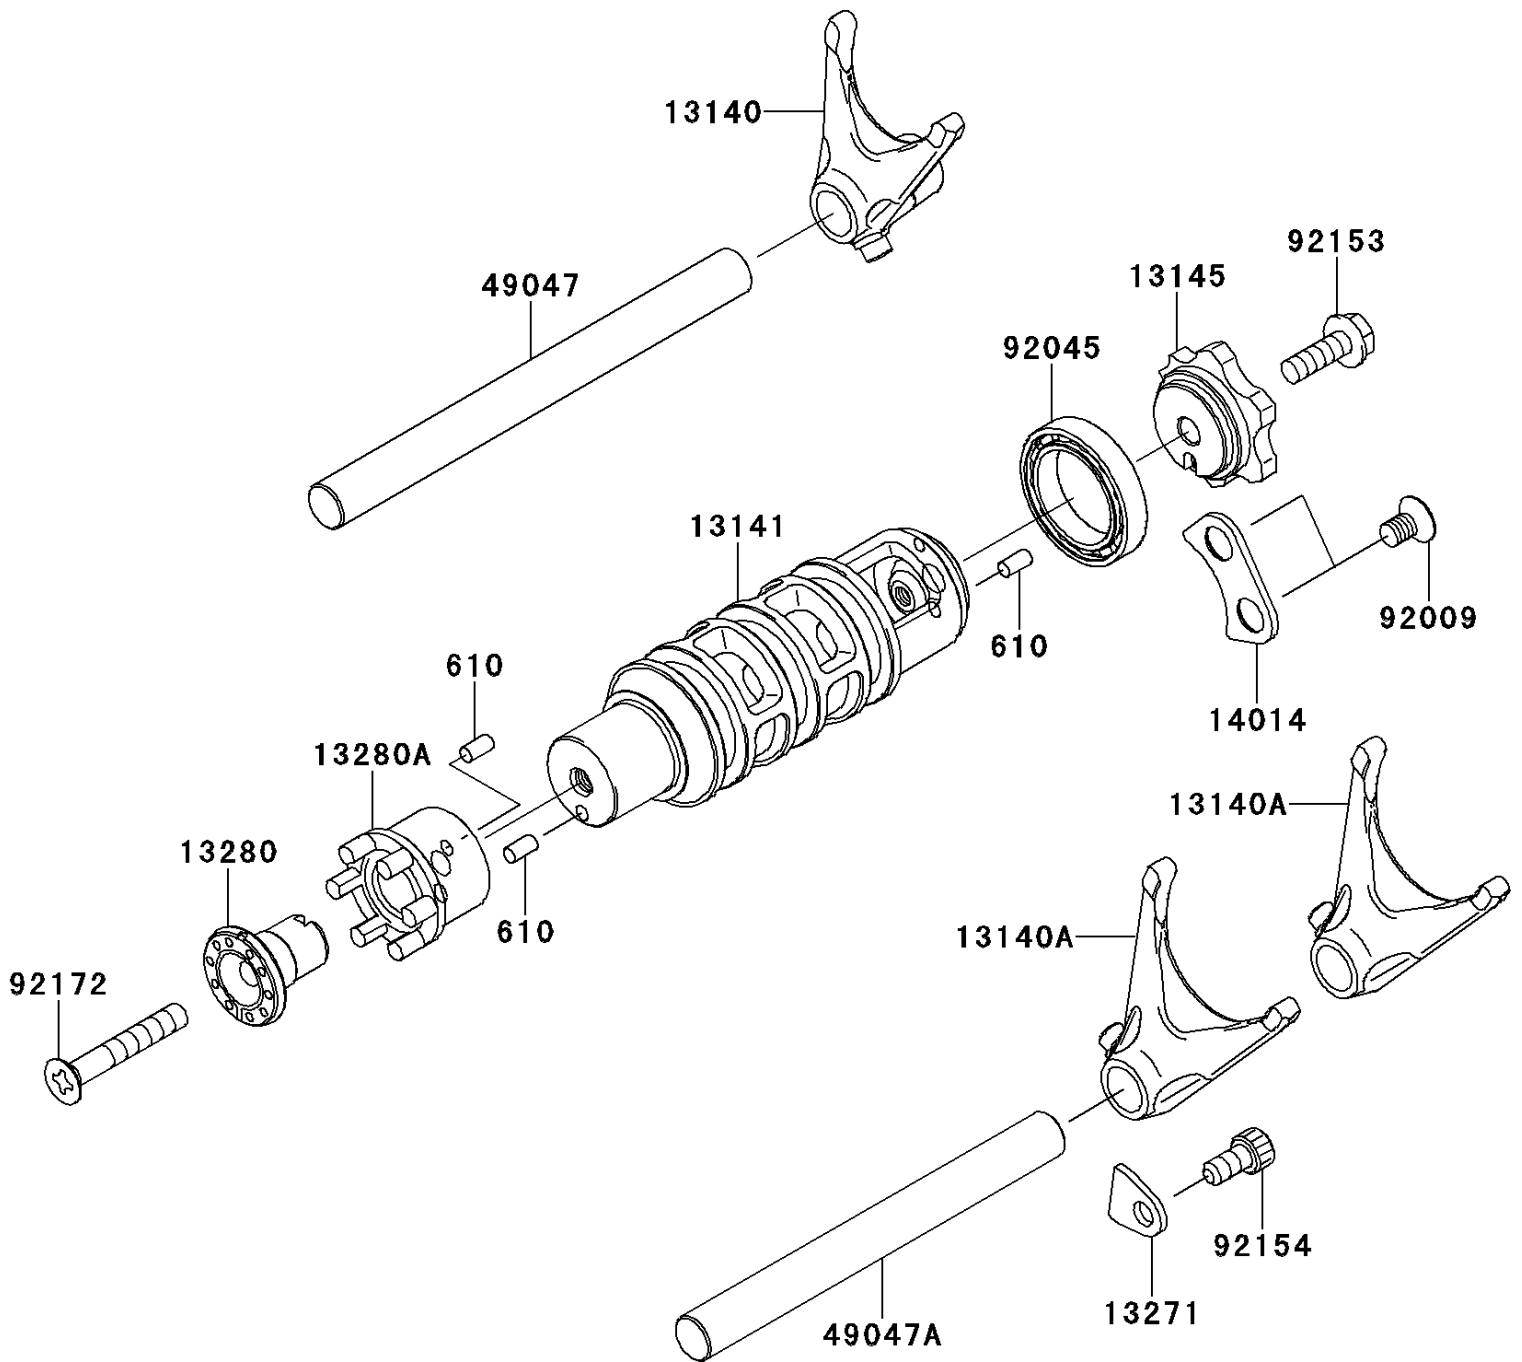

2014 VERSYS® ABS

PARTS DIAGRAM

Gear Change Drum/Shift Fork(s)

2014 VERSYS® ABS

PARTS LIST

Gear Change Drum/Shift Fork(s)

ITEM NAME

PART NUMBER

QUANTITY
