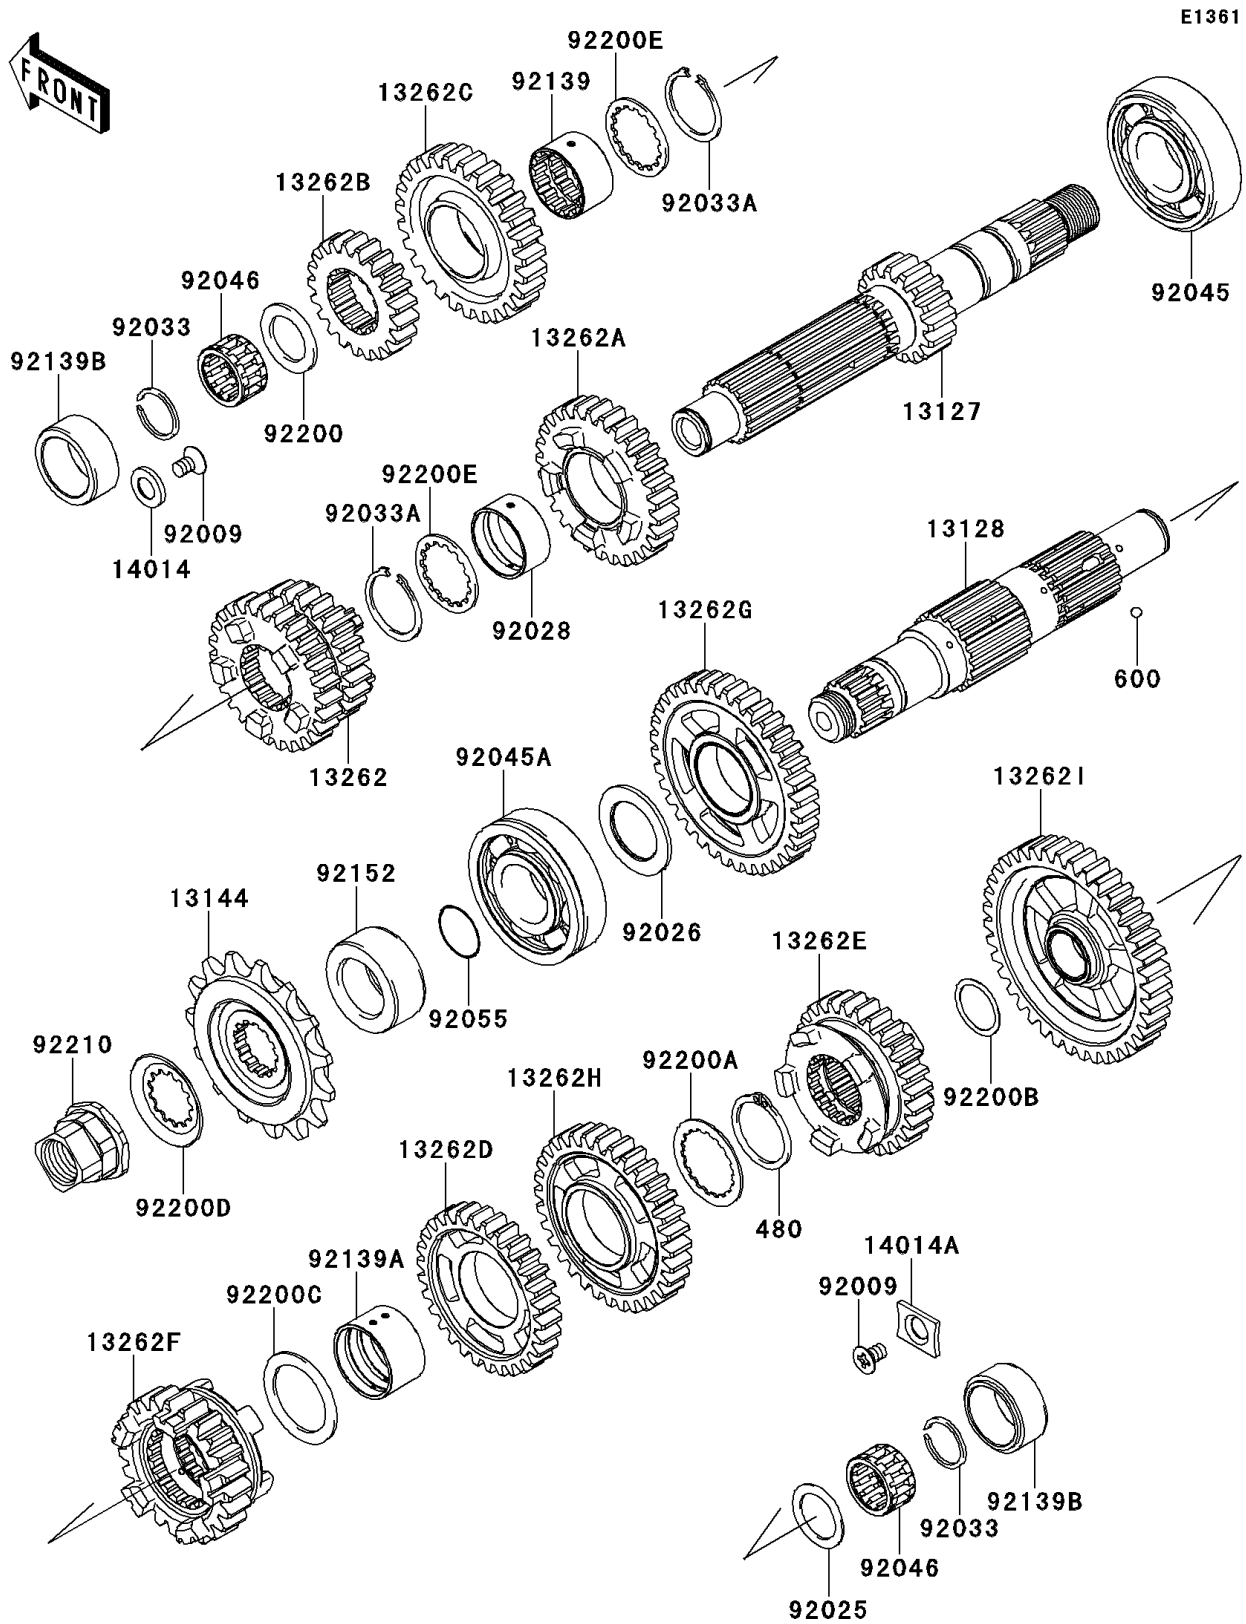

2014 VERSYS® ABS

PARTS DIAGRAM

Transmission

2014 VERSYS® ABS

PARTS LIST

Transmission

Kawasaki

Let the Good Times Roll®

ITEM NAME

PART NUMBER

QUANTITY
