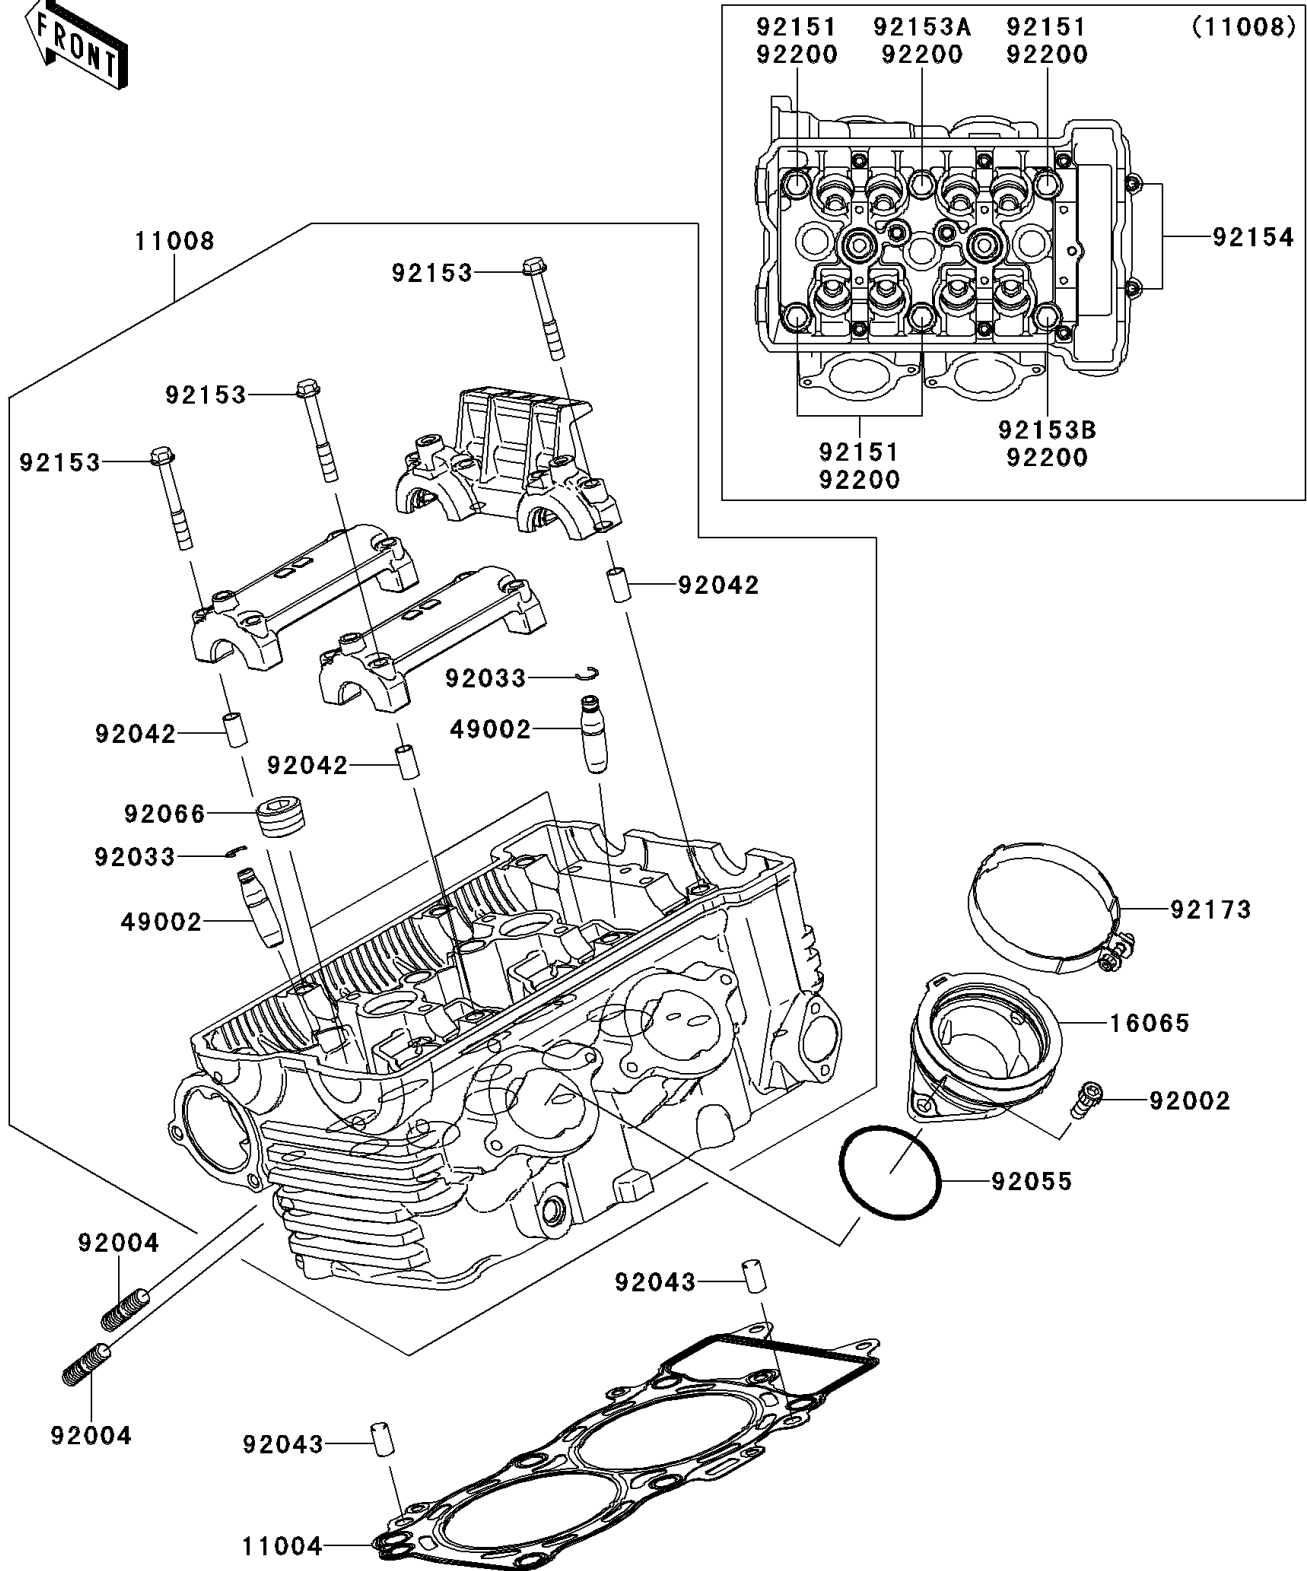

2014 VERSYS® ABS

PARTS DIAGRAM

Cylinder Head

E1111

2014 VERSYS® ABS

PARTS LIST

Cylinder Head

ITEM NAME

PART NUMBER

QUANTITY
