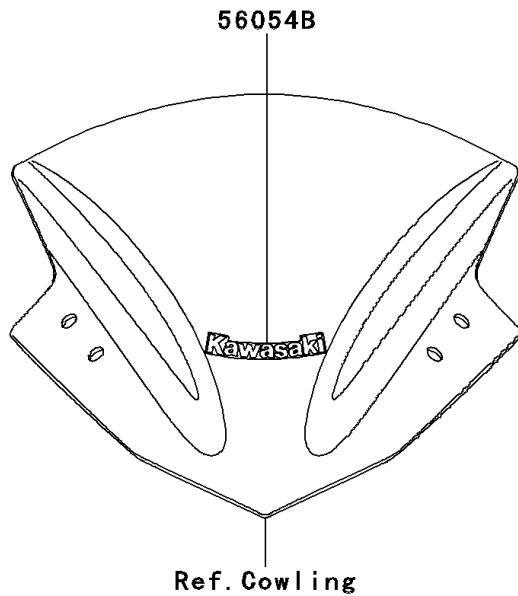

2014 NINJA® 300 ABS

PARTS DIAGRAM

Decals(White)(BEF)(CN)

F2861E

2014 NINJA[®] 300 ABS

PARTS LIST

Decals(White)(BEF)(CN)

ITEM NAME

PART NUMBER

QUANTITY
