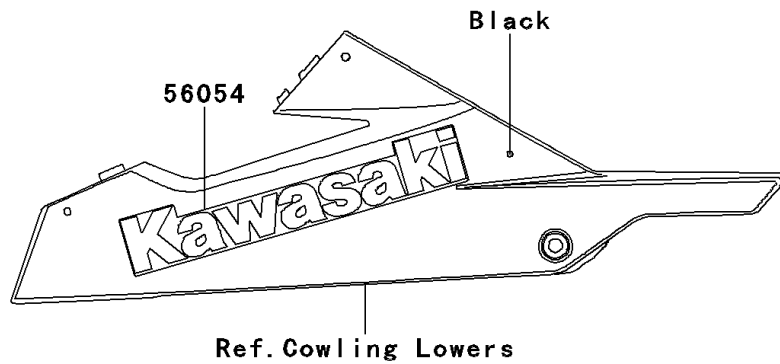

2014 NINJA® 300 ABS

PARTS DIAGRAM

Decals(White)(BEF)(CN)

F2861E

2014 NINJA[®] 300 ABS

PARTS LIST

Decals(White)(BEF)(CN)

ITEM NAME

PART NUMBER

QUANTITY
