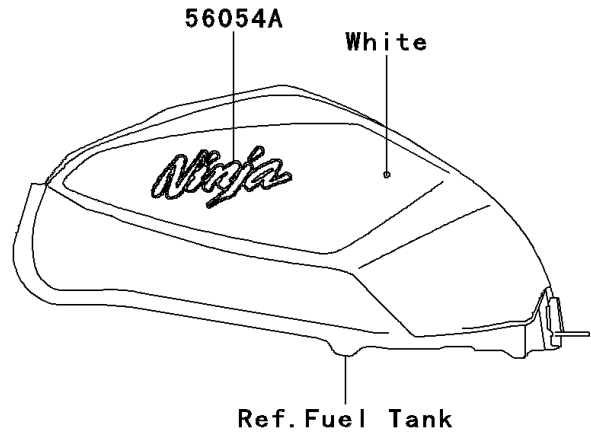

2014 NINJA® 300 ABS

PARTS DIAGRAM

Decals(White)(BEF)(CN)

F2861E

2014 NINJA[®] 300 ABS

PARTS LIST

Decals(White)(BEF)(CN)

ITEM NAME

PART NUMBER

QUANTITY
