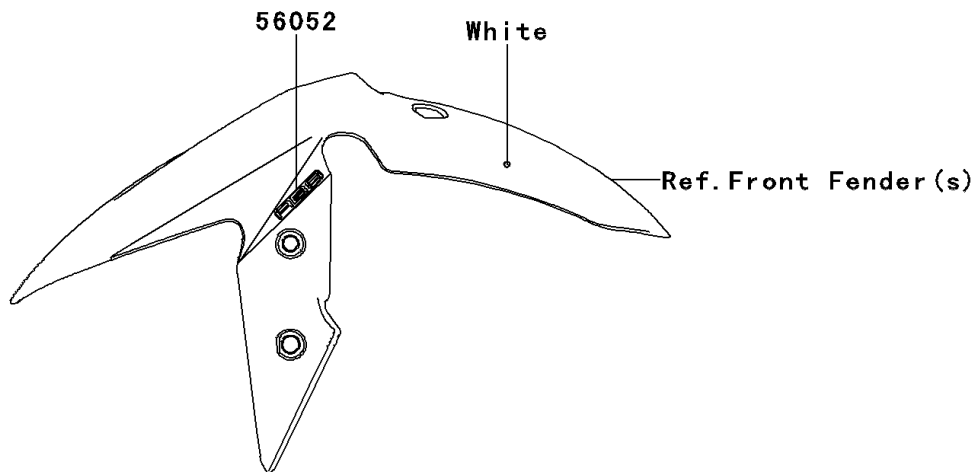

2014 NINJA® 300 ABS

PARTS DIAGRAM

Decals(White)(BEF)(CN)

F2861E

2014 NINJA[®] 300 ABS

PARTS LIST

Decals(White)(BEF)(CN)

ITEM NAME

PART NUMBER

QUANTITY
